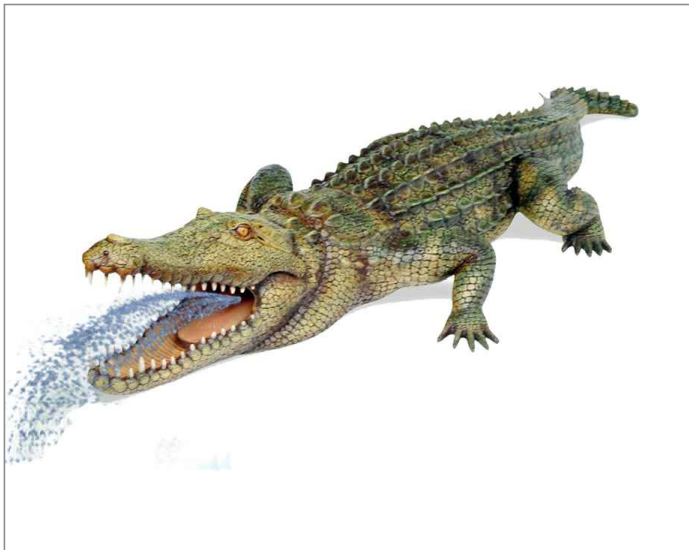

11FT CROCODILE SPRAYER

126" X 43" X 20.5"

PRODUCT VIEW

SCALE: NTS