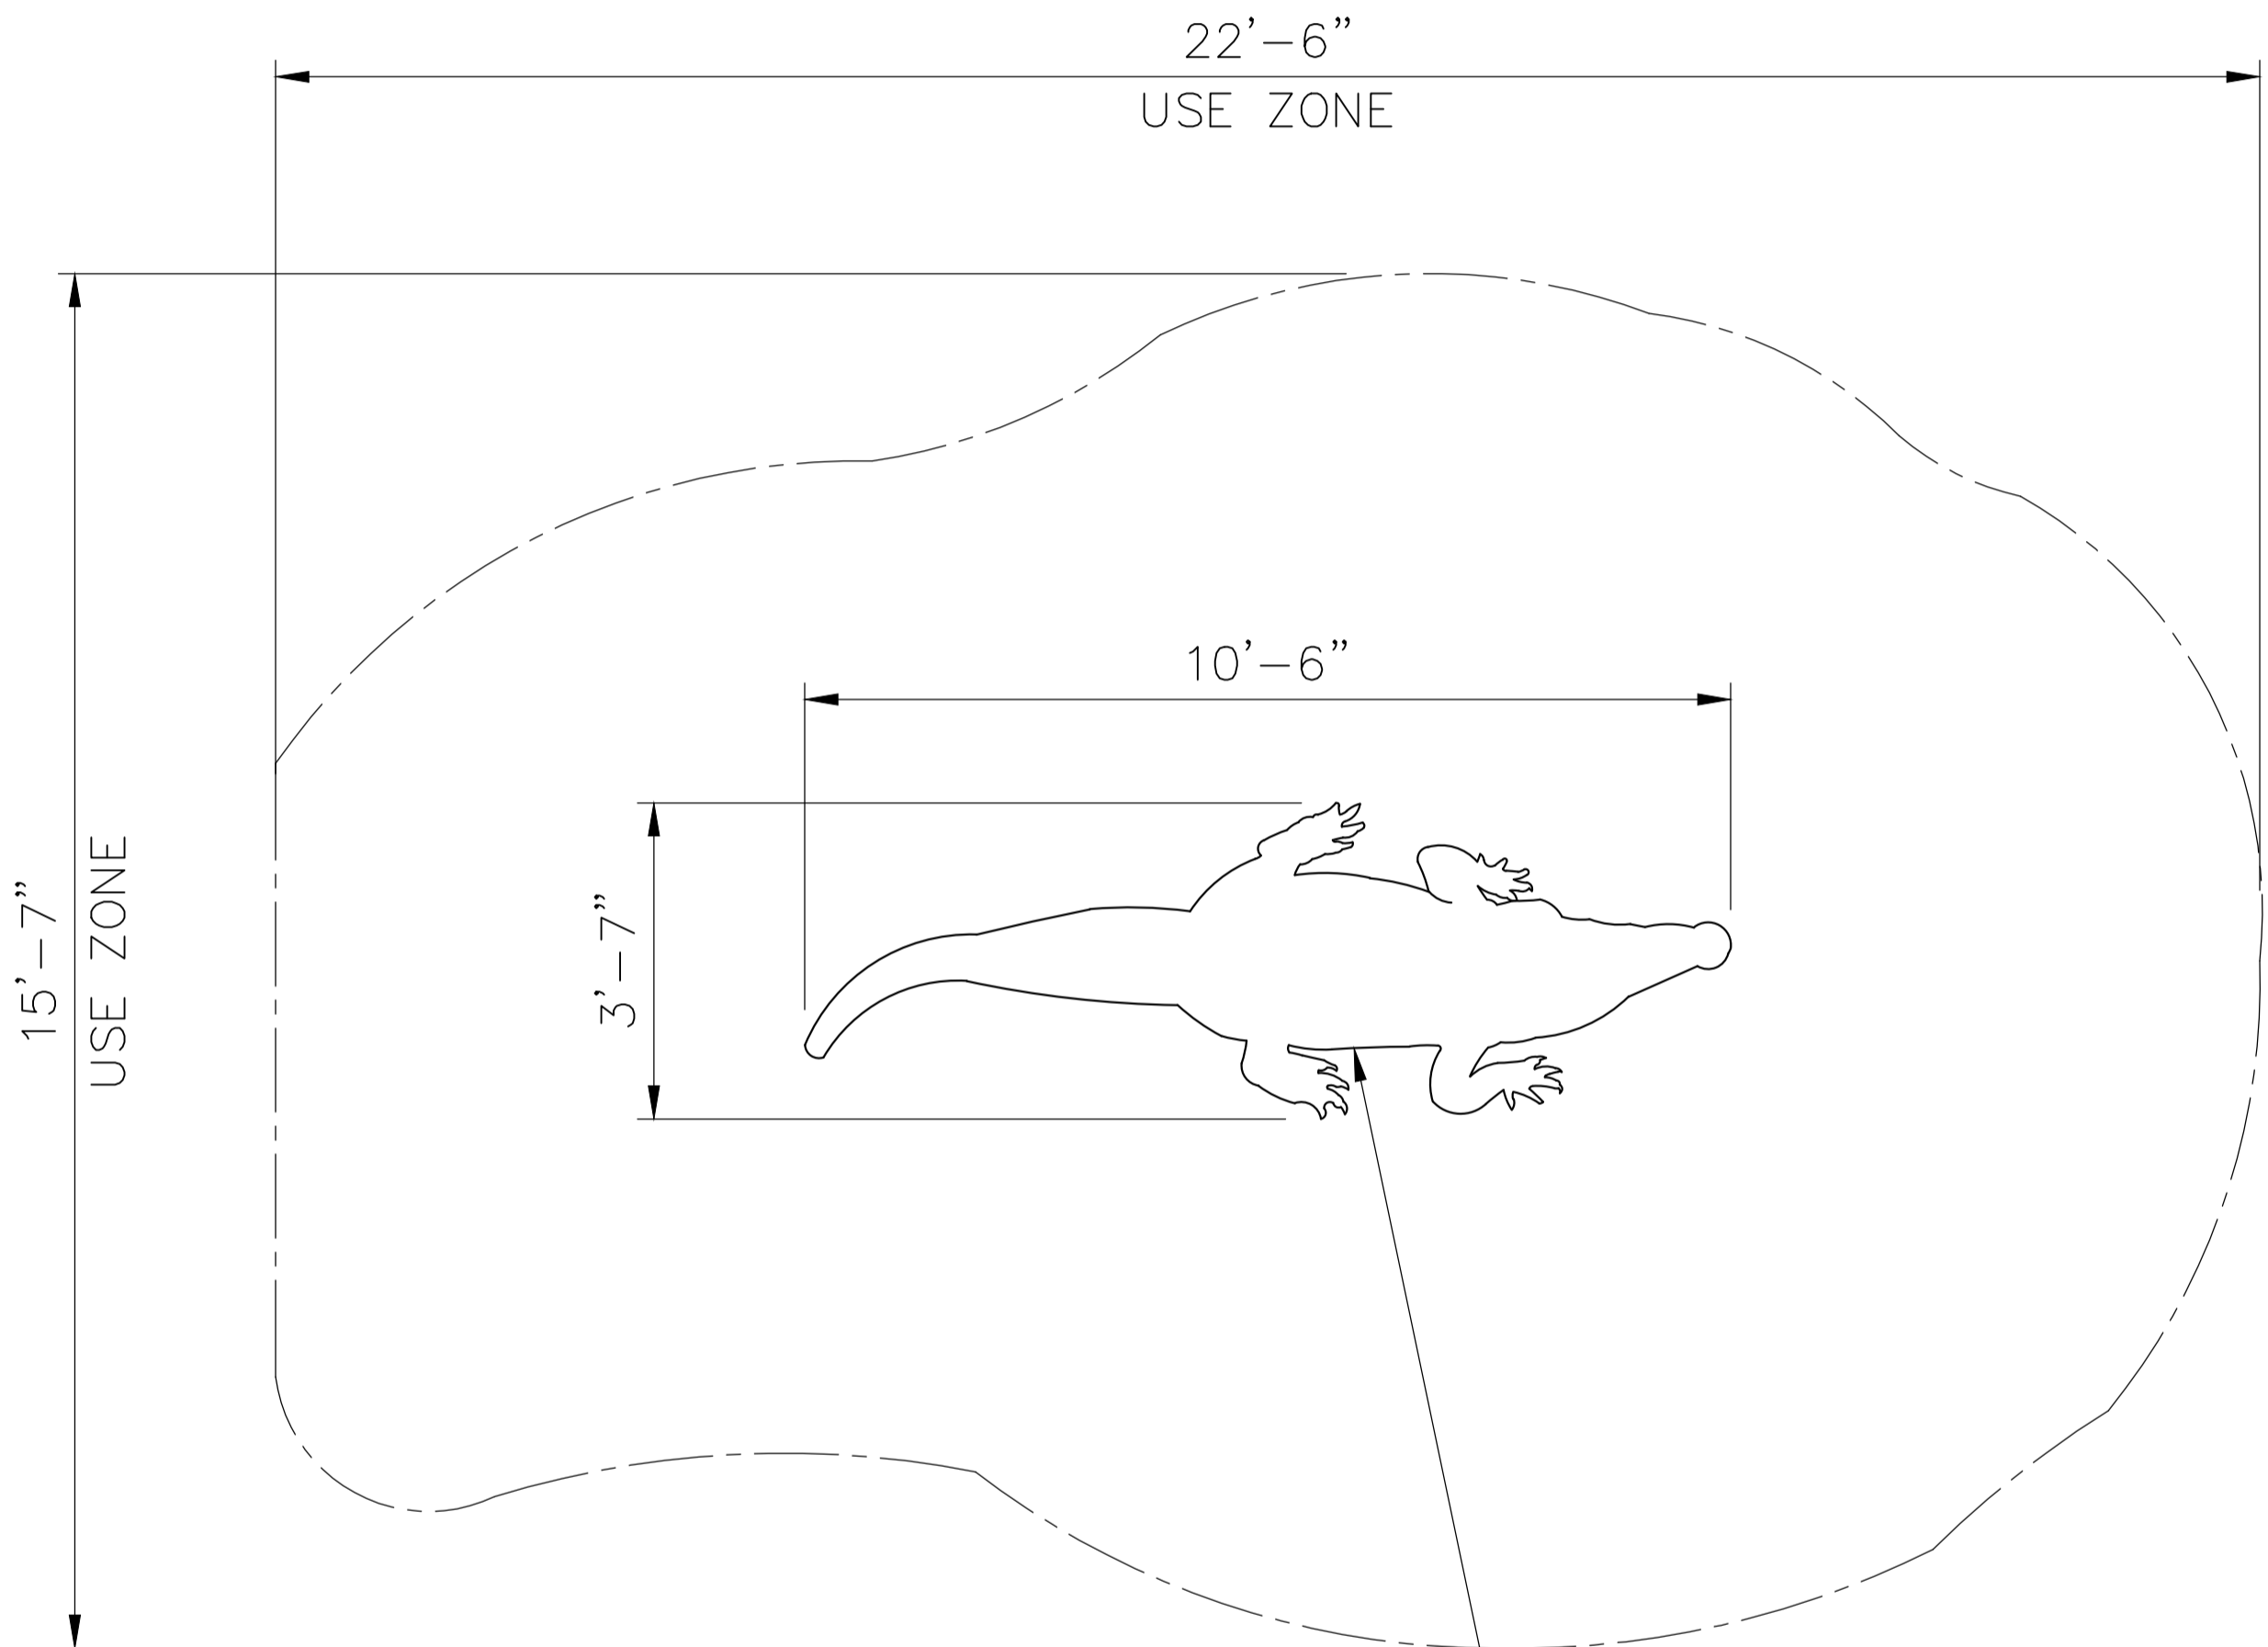

11 Ft. Crocodile Sculpture

This whopping 11 foot Crocodile Sculpture with gaping mouth will get tongues wagging for sure! It looks so real but thankfully it's not! Totally safe for all ages, kids can even climb and balance on that scaly back with no fear of harm. Skillfully crafted from non-toxic, tough material which adheres to high quality and safety standards, this croc will stay good looking for decades to come.

Specifications

Age Range:

2 - 5 years
5 - 12 years
13+ years

Dimensions:

136" x 43" x 20.5"

Play Area:

23' X 15.5'

Mounting Options:

4400 Oneal St. Greenville, TX 75401

903.454.9237

info@the4kids.com

www.the4kids.com

© 2014 The 4 Kids Inc. All rights reserved.

11 FT. CROCODILE SCULPTURE
126" X 43" X 20.5"

11 FT. CROCODILE
SCULPTURE

TOP VIEW

SCALE: 1/2" = 1'-0"

11FT CROCODILE SPRAYER

126" X 43" X 20.5"

PRODUCT VIEW

SCALE: NTS

TOP VIEW

SCALE: 1/4" = 1' 0"

NAME: 11FT CROCODILE SPRAYER		ITEM CODE: WIL121		REFERENCES: WATER SPRAY SCULPTURE			
	CUSTOM THEMED PLAYGROUNDS			TYPE DWG: FABRICATION		DRAWN BY: AS	DATE:
				SCALE: AS SHOWN		DWG. SHEET:	
4400 ONEAL STREET, GREENVILLE, TX 75402 PHONE 903.454.9237 FAX 903.454.3642							