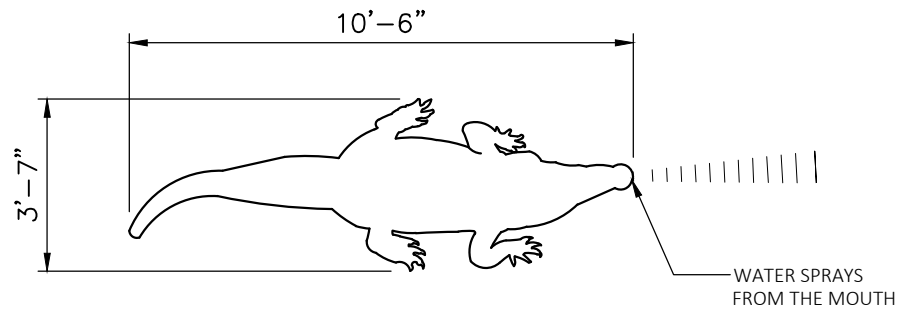

SCALE: 1/2" = 1'-0"

11FT CROCODILE SPRAYER

126" X 43" X 20.5"

PRODUCT VIEW

SCALE: NTS

TOP VIEW

SCALE: 1/4" = 1' 0"

NAME: 11FT CROCODILE SPRAYER		ITEM CODE: WIL121		REFERENCES: WATER SPRAY SCULPTURE			
	CUSTOM THEMED PLAYGROUNDS			TYPE DWG: FABRICATION		DRAWN BY: AS	DATE:
				SCALE: AS SHOWN		DWG. SHEET:	
4400 ONEAL STREET, GREENVILLE, TX 75402 PHONE 903.454.9237 FAX 903.454.3642							