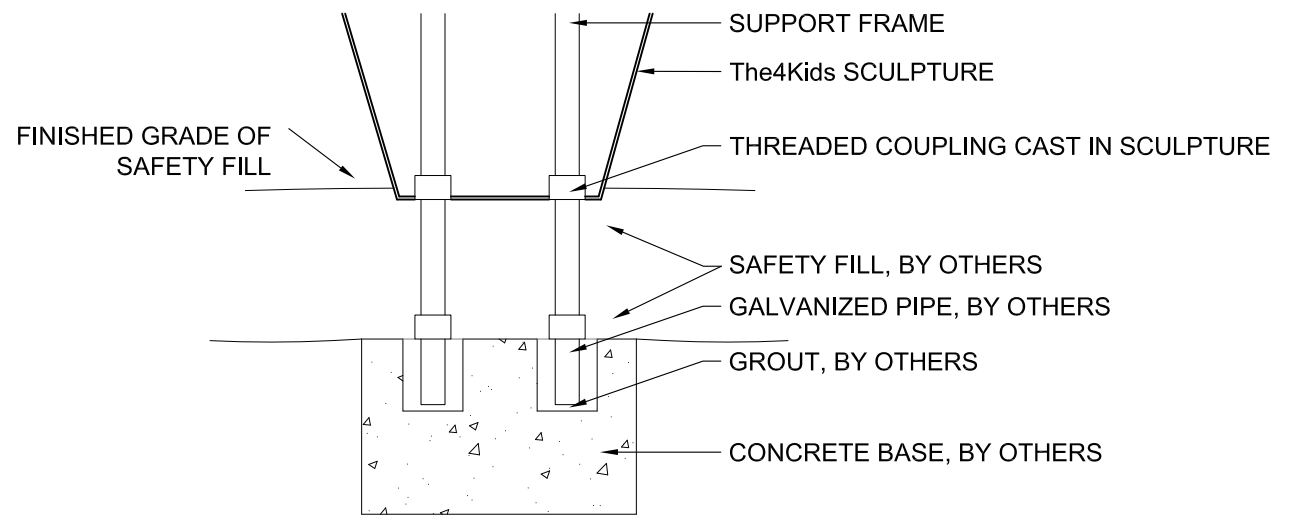

METAL FOOTING IN CONCRETE PIERS

ADJUSTABLE METAL FOOTING IN CONCRETE PAD

ALL RIGHTS RESERVED. THIS DRAWING IS PROPERTY OF THE4KIDS INC. AND MAY BE USED ONLY WHEN UTILIZING THE4KIDS PRODUCTS. THE4KIDS INC. GENERAL TERMS AND CONDITIONS APPLY AND ARE INCORPORATED HERE IN BY REFERENCE. THIS DETAIL MAY NOT APPLY TO ALL CONDITIONS AND CONSTRUCTION SITUATIONS.