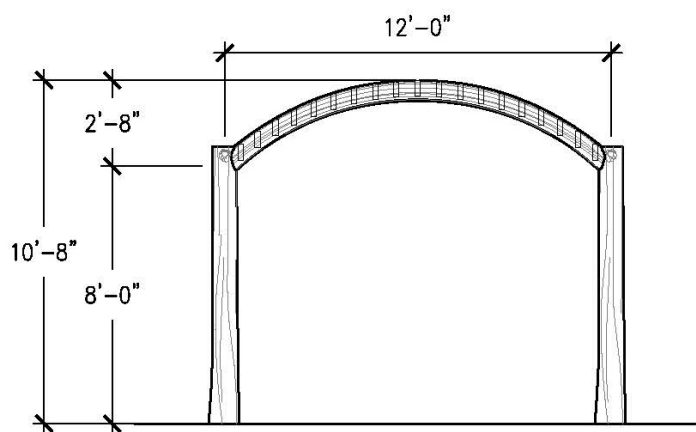

FRONT VIEW

RIGHT-SIDE VIEW

Specifications

Age Range:
N/A

Dimensions:
12'L x 8'W x 10'8"H

Use Zone:
N/A

Mounting Options:
Installation Option 1
Installation Option 2

TOP VIEW

4400 Oneal St. Greenville, TX 75401

903.454.9237

info@the4kids.com

www.the4kids.com

TOP VIEW
SCALE: 3/16" = 1'-0"

FRONT VIEW
SCALE: 3/16" = 1'-0"

RIGHT-SIDE VIEW
SCALE: 3/16" = 1'-0"

ALL RIGHTS RESERVED. THIS DRAWING IS PROPERTY OF THE 4 KIDS INC. AND MAY BE USED ONLY WHEN UTILIZING THE 4 KIDS PRODUCTS. THE 4 KIDS INC. GENERAL TERMS AND CONDITIONS APPLY AND ARE INCORPORATE HERE IN BY REFERENCE. THIS DETAIL MAY NOT APPLY TO ALL CONDITIONS AND CONSTRUCTION SITUATIONS.