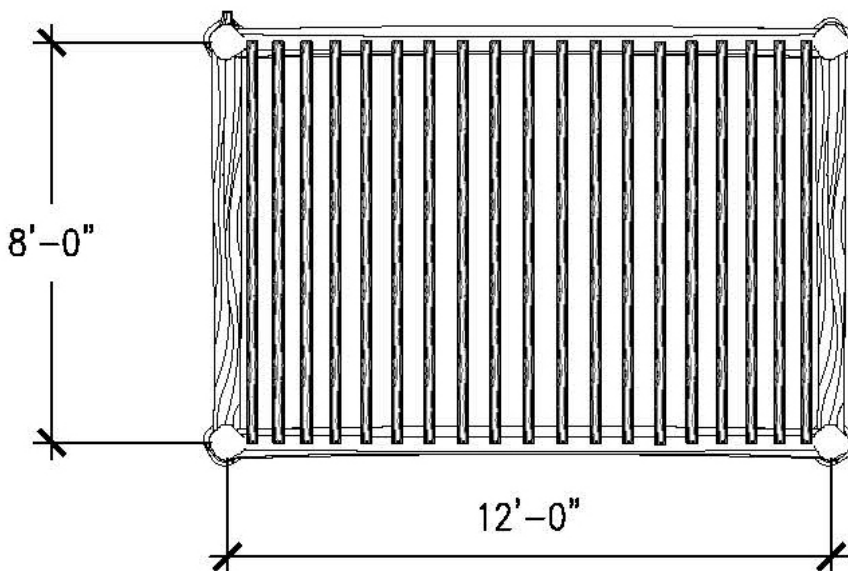

FRONT VIEW

RIGHT-SIDE VIEW

Specifications

Age Range:
N/A

Dimensions:
12'L x 8'W x 10'8"H

Use Zone:
N/A

Mounting Options:
Installation Option 1
Installation Option 2

TOP VIEW

4400 Oneal St. Greenville, TX 75401

903.454.9237

info@the4kids.com

www.the4kids.com

TOP VIEW
SCALE: 3/16" = 1'-0"

FRONT VIEW
SCALE: 3/16" = 1'-0"

RIGHT-SIDE VIEW
SCALE: 3/16" = 1'-0"

ALL RIGHTS RESERVED. THIS DRAWING IS PROPERTY OF THE 4 KIDS INC. AND MAY BE USED ONLY WHEN UTILIZING THE 4 KIDS PRODUCTS. THE 4 KIDS INC. GENERAL TERMS AND CONDITIONS APPLY AND ARE INCORPORATE HERE IN BY REFERENCE. THIS DETAIL MAY NOT APPLY TO ALL CONDITIONS AND CONSTRUCTION SITUATIONS.