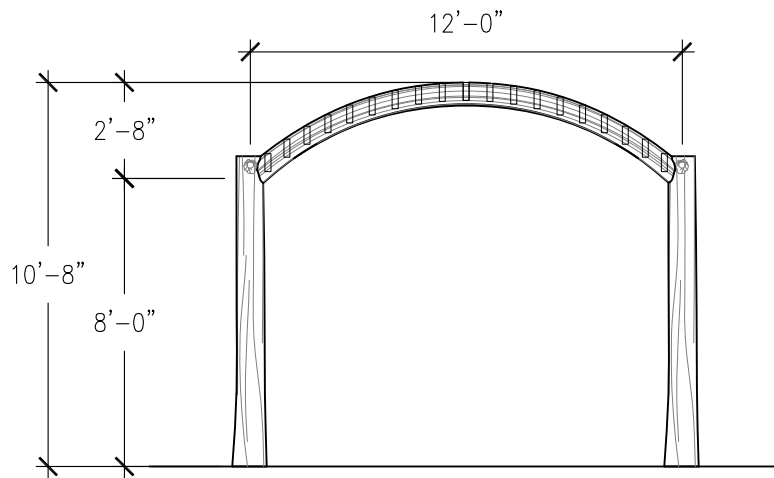

FRONT VIEW

RIGHT-SIDE VIEW

Specifications

Age Range:
N/A

Dimensions:
12'L x 8'W x 10'8"H

Use Zone:
N/A

Mounting Options:
Installation Option 1
Installation Option 2

TOP VIEW

4400 Oneal St. Greenville, TX 75401

903.454.9237

info@the4kids.com

www.the4kids.com

TOP VIEW
SCALE: 3/16" = 1'-0"

FRONT VIEW
SCALE: 3/16" = 1'-0"

RIGHT-SIDE VIEW
SCALE: 3/16" = 1'-0"

ALL RIGHTS RESERVED. THIS DRAWING IS PROPERTY OF THE 4 KIDS INC. AND MAY BE USED ONLY WHEN UTILIZING THE 4 KIDS PRODUCTS. THE 4 KIDS INC. GENERAL TERMS AND CONDITIONS APPLY AND ARE INCORPORATE HERE IN BY REFERENCE. THIS DETAIL MAY NOT APPLY TO ALL CONDITIONS AND CONSTRUCTION SITUATIONS.