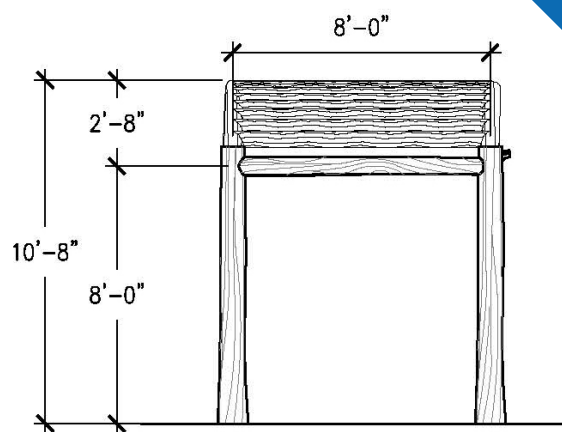

FRONT VIEW

RIGHT-SIDE VIEW

Specifications

Age Range:
N/A

Dimensions:
12'L x 8'W x 10'8"H

Use Zone:
N/A

Mounting Options:
Installation Option 1
Installation Option 2

TOP VIEW