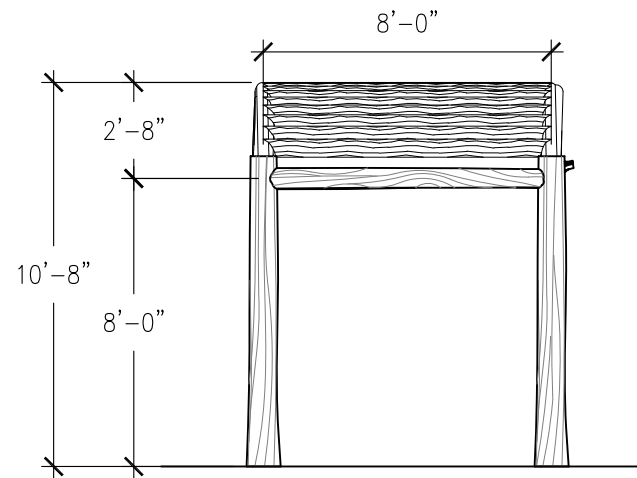

FRONT VIEW

RIGHT-SIDE VIEW

Specifications

Age Range:
N/A

Dimensions:
12'L x 8'W x 10'8"H

Use Zone:
N/A

Mounting Options:
Installation Option 1
Installation Option 2

TOP VIEW

4400 Oneal St. Greenville, TX 75401

903.454.9237

info@the4kids.com

www.the4kids.com

TOP VIEW
SCALE: 3/16" = 1'-0"

FRONT VIEW
SCALE: 3/16" = 1'-0"

RIGHT-SIDE VIEW
SCALE: 3/16" = 1'-0"

ALL RIGHTS RESERVED. THIS DRAWING IS PROPERTY OF THE 4 KIDS INC. AND MAY BE USED ONLY WHEN UTILIZING THE 4 KIDS PRODUCTS. THE 4 KIDS INC. GENERAL TERMS AND CONDITIONS APPLY AND ARE INCORPORATE HERE IN BY REFERENCE. THIS DETAIL MAY NOT APPLY TO ALL CONDITIONS AND CONSTRUCTION SITUATIONS.