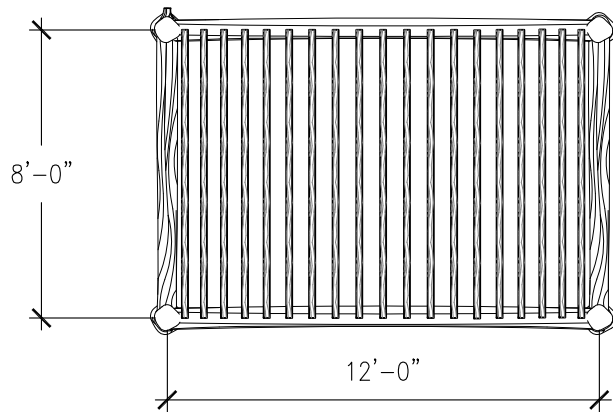

FRONT VIEW

RIGHT-SIDE VIEW

Specifications

Age Range:
N/A

Dimensions:
12'L x 8'W x 10'8"H

Use Zone:
N/A

Mounting Options:
Installation Option 1
Installation Option 2

TOP VIEW

4400 Oneal St. Greenville, TX 75401

903.454.9237

info@the4kids.com

www.the4kids.com

TOP VIEW
SCALE: 3/16" = 1'-0"

FRONT VIEW
SCALE: 3/16" = 1'-0"

RIGHT-SIDE VIEW
SCALE: 3/16" = 1'-0"

ALL RIGHTS RESERVED. THIS DRAWING IS PROPERTY OF THE 4 KIDS INC. AND MAY BE USED ONLY WHEN UTILIZING THE 4 KIDS PRODUCTS. THE 4 KIDS INC. GENERAL TERMS AND CONDITIONS APPLY AND ARE INCORPORATE HERE IN BY REFERENCE. THIS DETAIL MAY NOT APPLY TO ALL CONDITIONS AND CONSTRUCTION SITUATIONS.