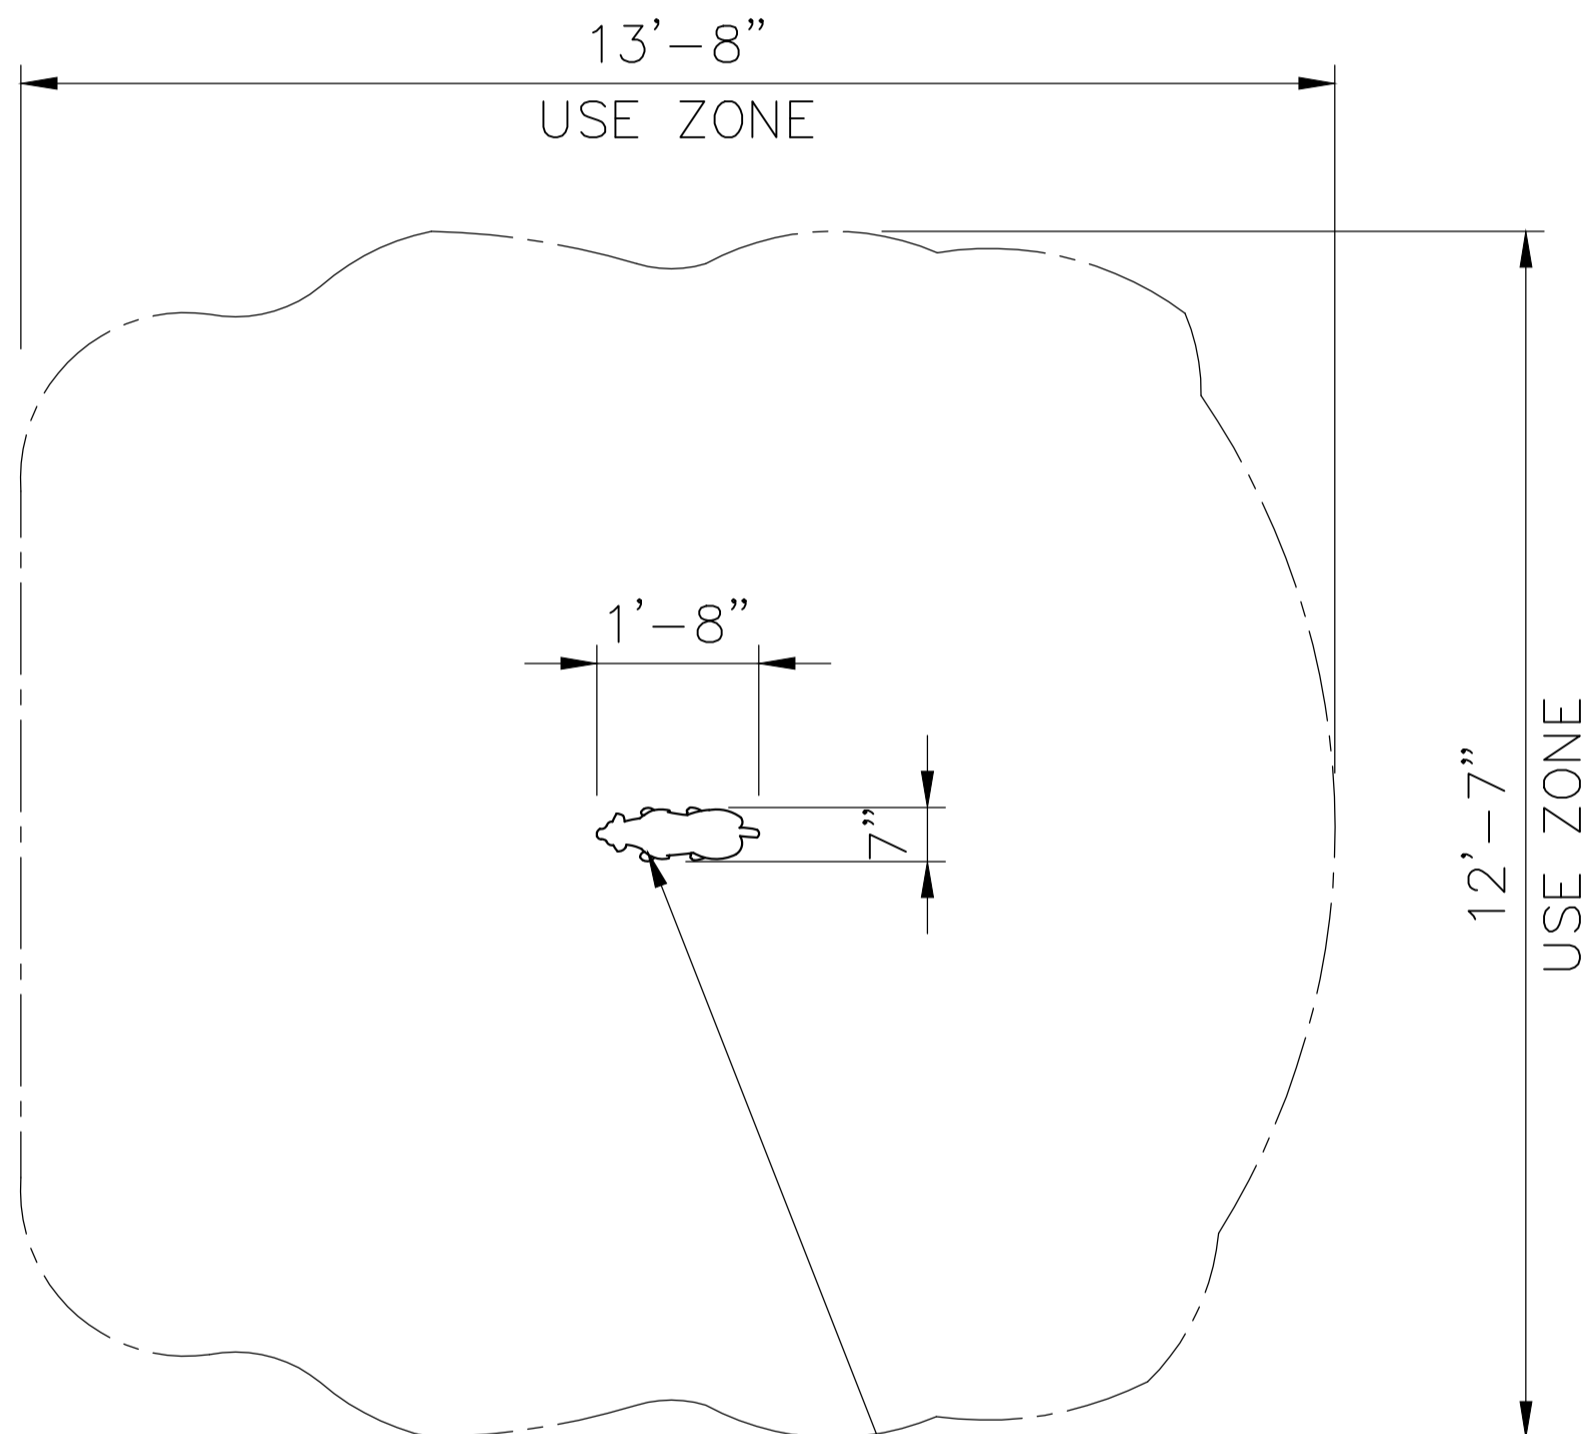

AUSTRALIAN SHEPHERD PUP
PLAY SCULPTURE

TOP VIEW

SCALE: 1/2" = 1'-0"