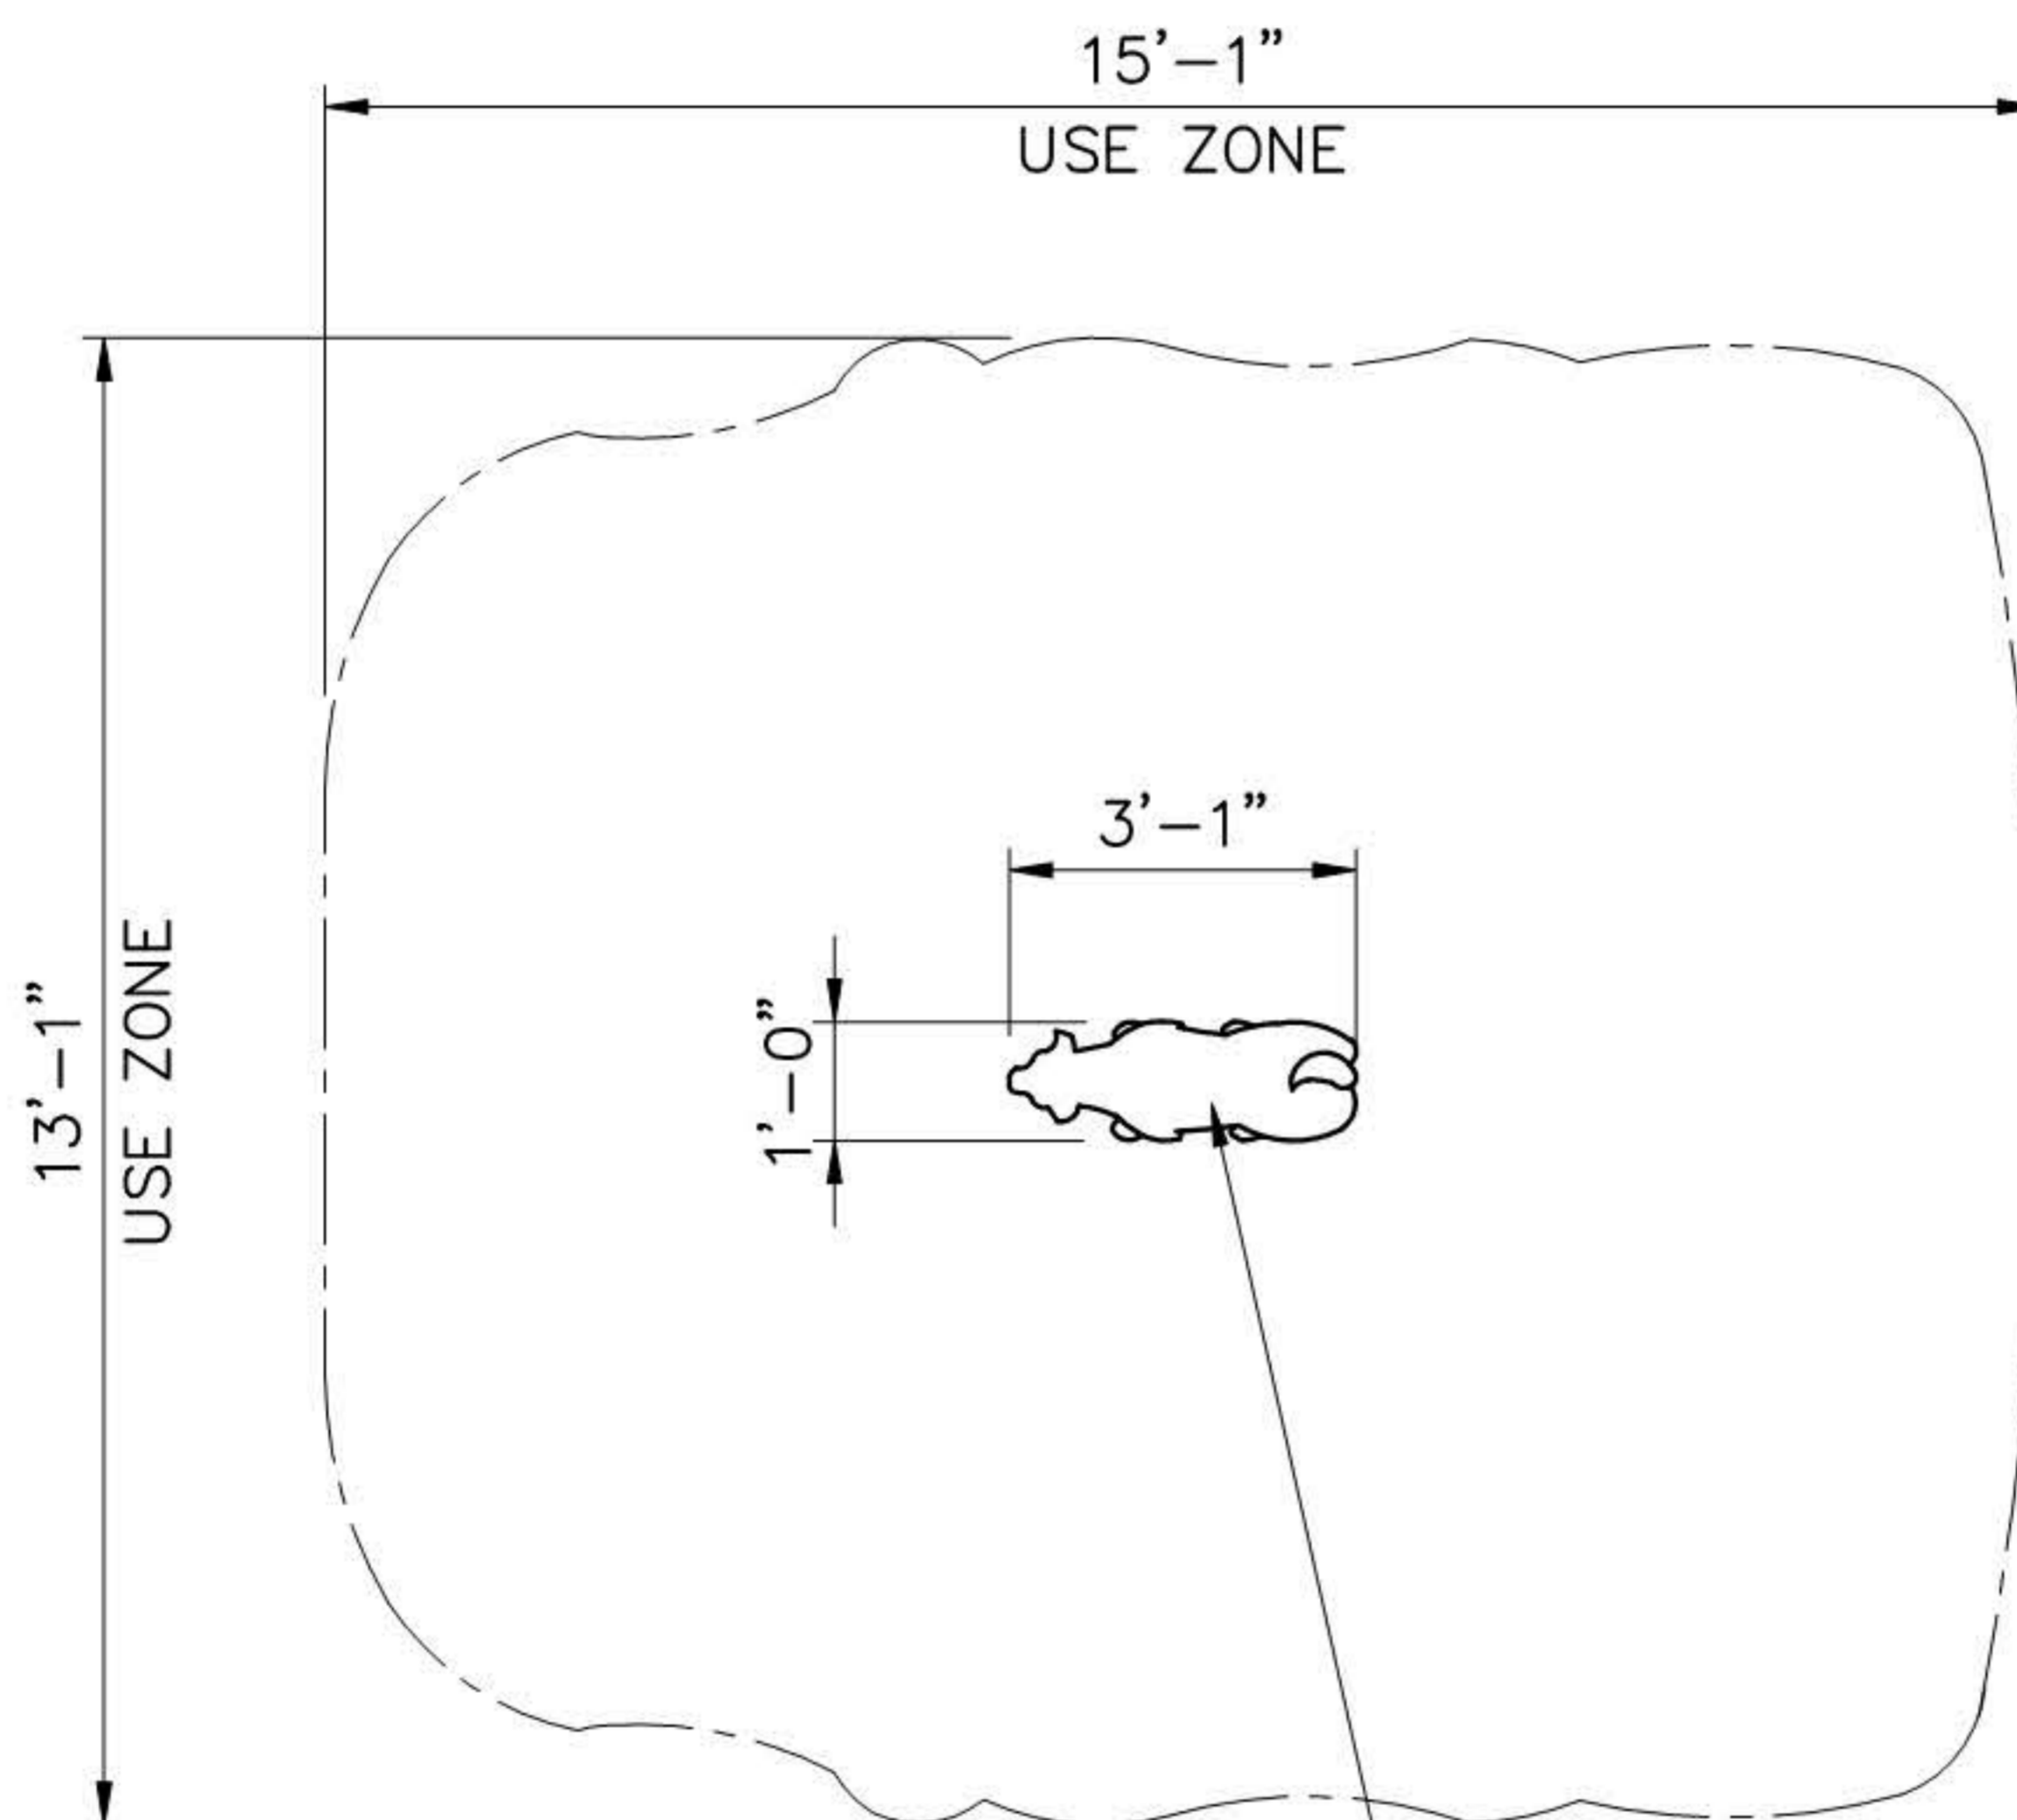

AUSTRALIAN SHEPHERD
PLAY SCULPTURE

TOP VIEW

SCALE: 1/4" = 1'-0"