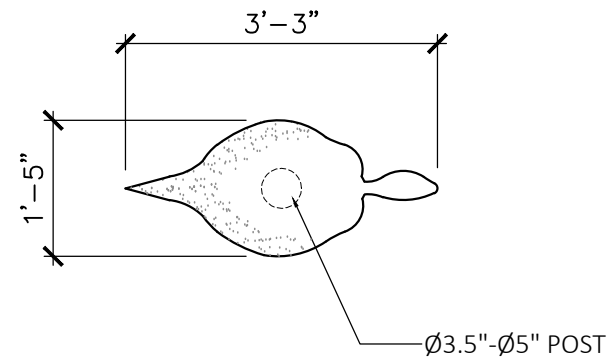

Key Features

- World-renowned designers
- American made
- High quality, low maintenance
- For parks and fun centers
- Customized

Specifications

Age Range:
N/A

Dimensions:
3'3"L x 1'5"W x
Post Height

Use Zone:
N/A

4400 Oneal St. Greenville, TX 75401

903.454.9237

info@the4kids.com

www.the4kids.com

© 2014 The 4 Kids Inc. All rights reserved.

BABY IGUANADONT POST TOPPER

3'3" X 1'5" X POST HEIGHT

PRODUCT VIEW

SCALE: NTS

TOP VIEW

SCALE: 1/2" = 1'

ALL RIGHTS RESERVED. THIS DRAWING IS PROPERTY OF THE 4 KIDS INC. AND MAY BE USED ONLY WHEN UTILIZING THE 4 KIDS INC. GENERAL TERMS AND CONDITIONS APPLY AND ARE INCORPORATED HERE IN BY REFERENCE. THIS DETAIL MAY NOT APPLY TO ALL CONDITIONS AND CONSTRUCTION SITUATIONS.