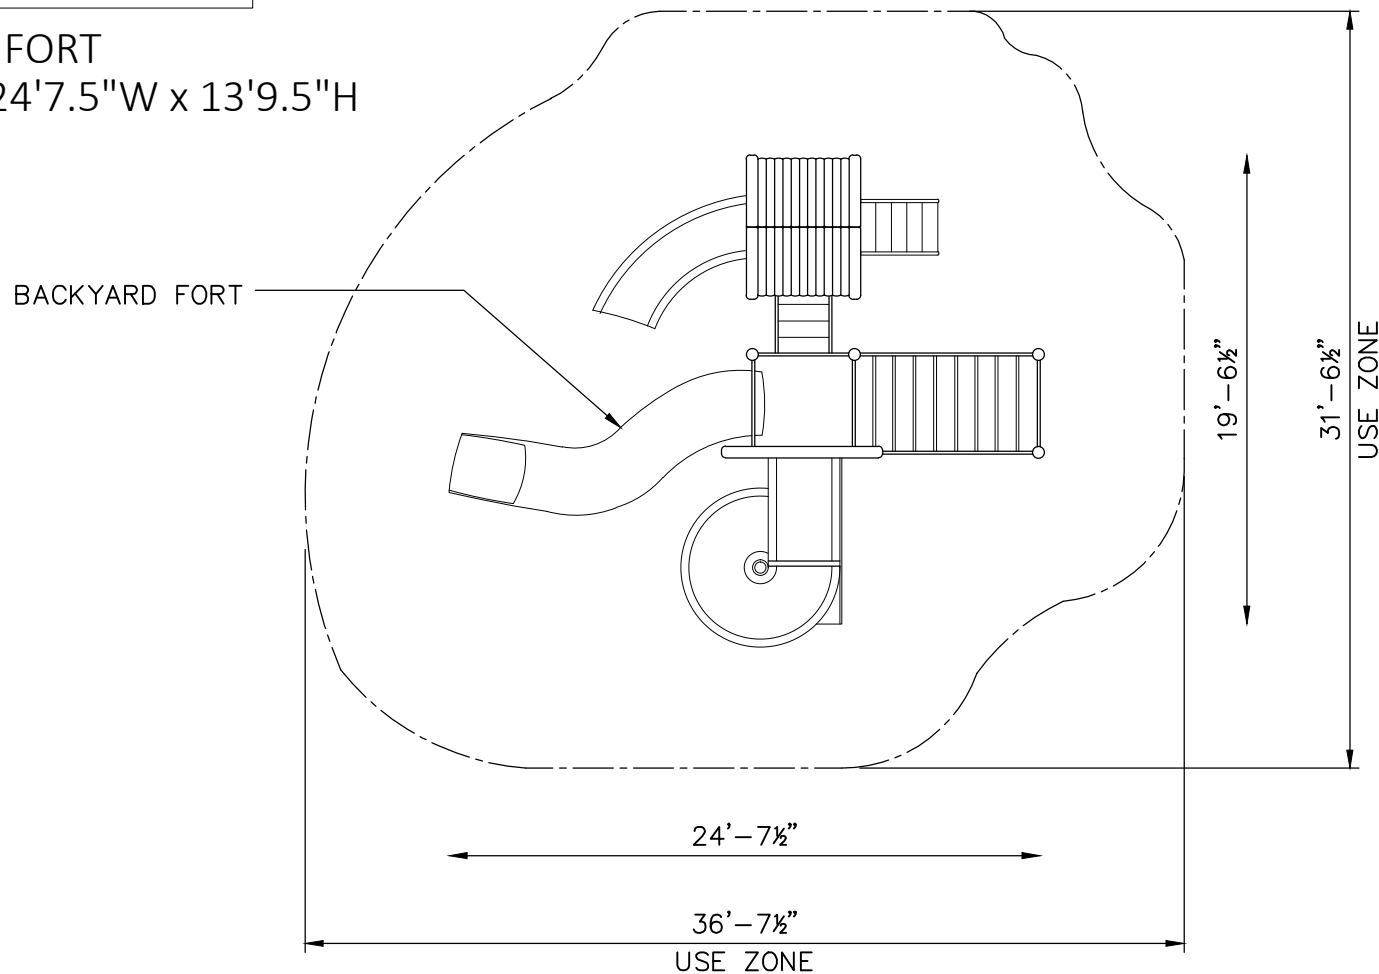

### Dimensions:

13'9"L x 12'10"H

### Mounting Options:

See Typical

Installation Details

# TOP VIEW

SCALE: 1/8" = 1'-0"