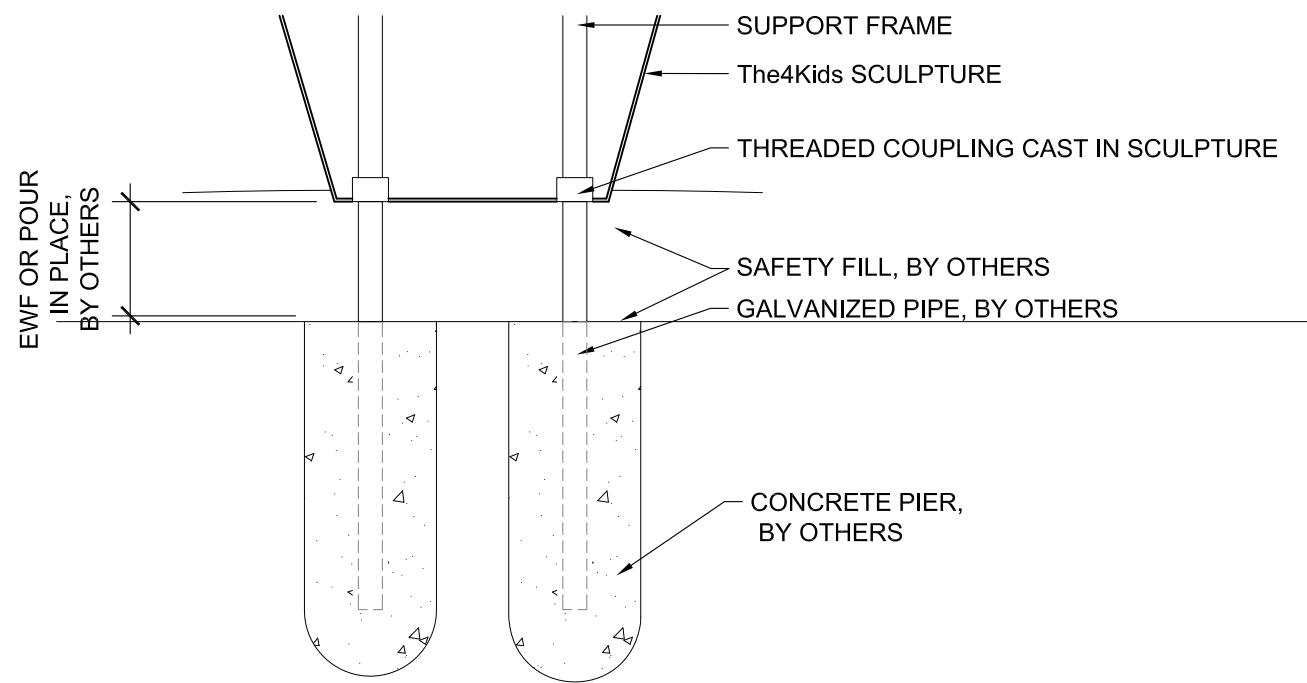

METAL FOOTING IN CONCRETE PIERS