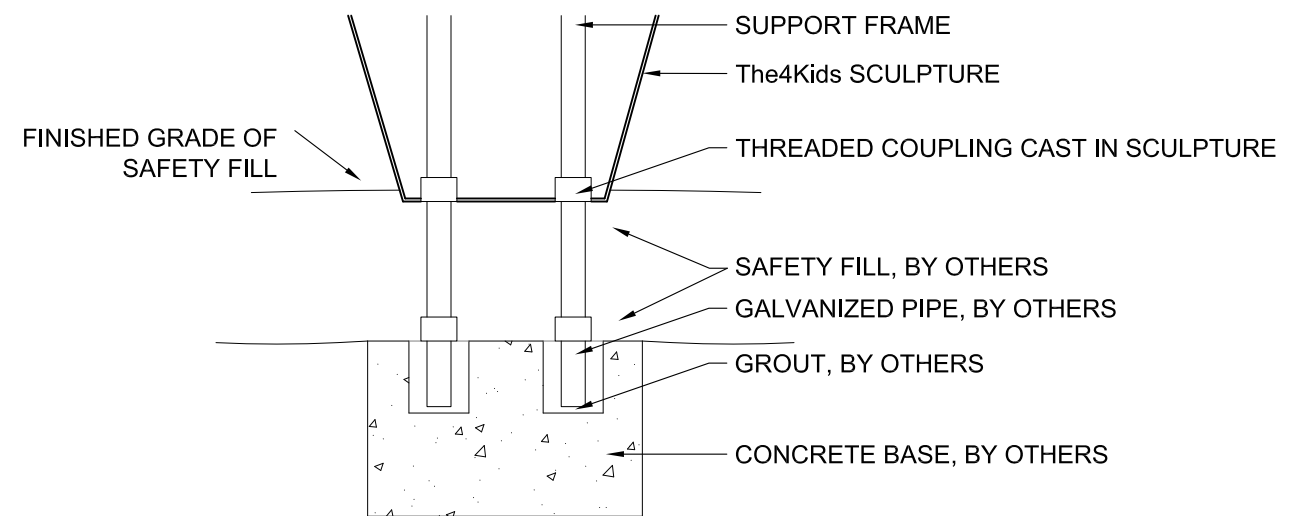

ADJUSTABLE METAL FOOTING IN CONCRETE PAD

ALL RIGHTS RESERVED. THIS DRAWING IS PROPERTY OF THE4KIDS INC. AND MAY BE USED ONLY WHEN UTILIZING THE4KIDS PRODUCTS. THE4KIDS INC. GENERAL TERMS AND CONDITIONS APPLY AND ARE INCORPORATED HERE IN BY REFERENCE. THIS DETAIL MAY NOT APPLY TO ALL CONDITIONS AND CONSTRUCTION SITUATIONS.

CUSTOM THEMED PLAYGROUNDS

4400 ONEAL STREET, GREENVILLE, TX 75401 PHONE 903.454.9237 FAX 903.454.3642

TITLE: S4K-002

TYPE DWG: TYPICAL INSTALLATION OPTIONS

SCALE: 3/4" = 1'-0"

DWG. SHEET: **S4K-002**