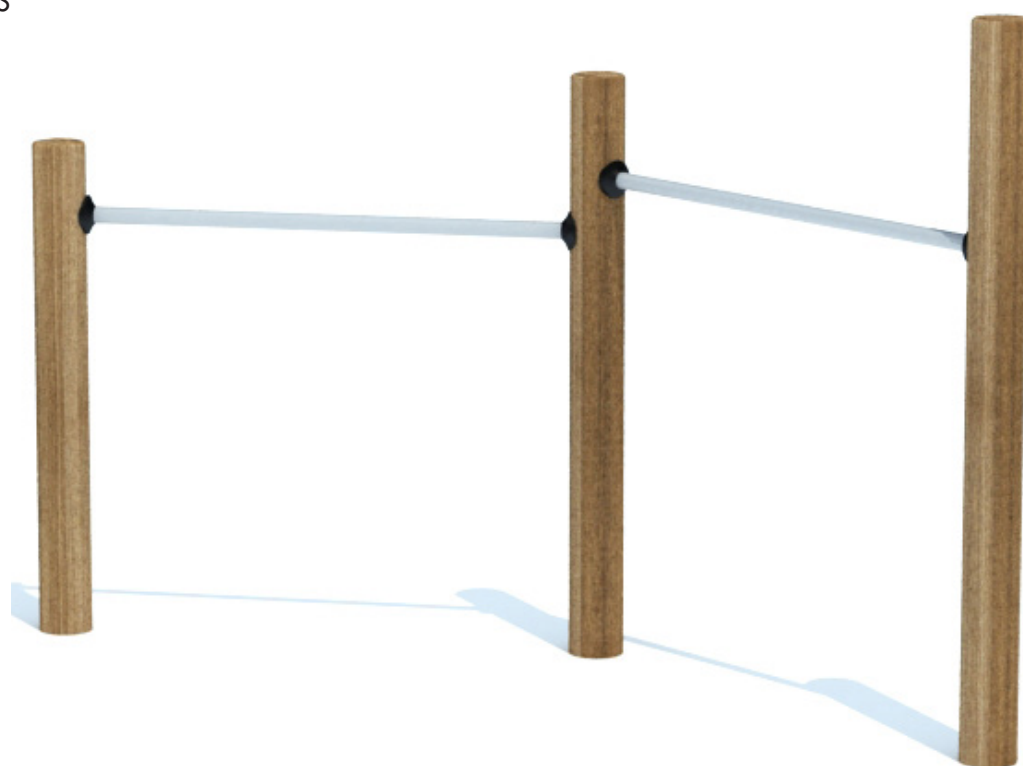

Why Use Us?

Let our team of experienced engineers and artists make your playground the destination for fun! We can create an exciting space where children's imaginations can run wild. A playscape where parents can feel secure and create lasting memories with their whole family.

Key Features

- Expert team of designers to help you create an exciting play area
- Specialize in customizations
- Free consultation
- Ships worldwide

Specifications

Use Zone:

17'L x 12'8"W

Mounting Options:

Installation Options

Contact Us

Ordering from The 4 Kids is easy, initial consultation & quote is free. We can also provide you with design ideas and conceptual drawings. We want your whole experience with The 4 Kids to be smooth & rewarding.

4400 Oneal St. Greenville, TX 75401

903.454.9237

info@the4kids.com

www.the4kids.com

© 2014 The 4 Kids Inc. All rights reserved.