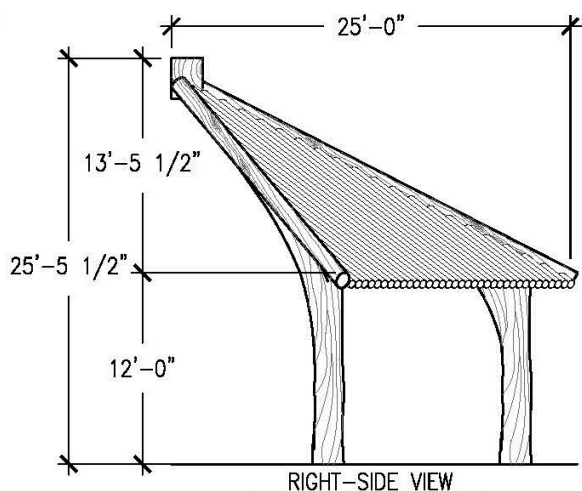

Let our team of experienced engineers and artists make your playground the destination for fun! We can create an exciting space where children's imaginations can run wild. A playscape where parents can feel secure and create lasting memories with their whole family.

Key Features

- Custom designed, wide variety of options
- High safety standards, low maintenance
- For parks, playgrounds or picnic areas
- Nature theme
- Free initial quote