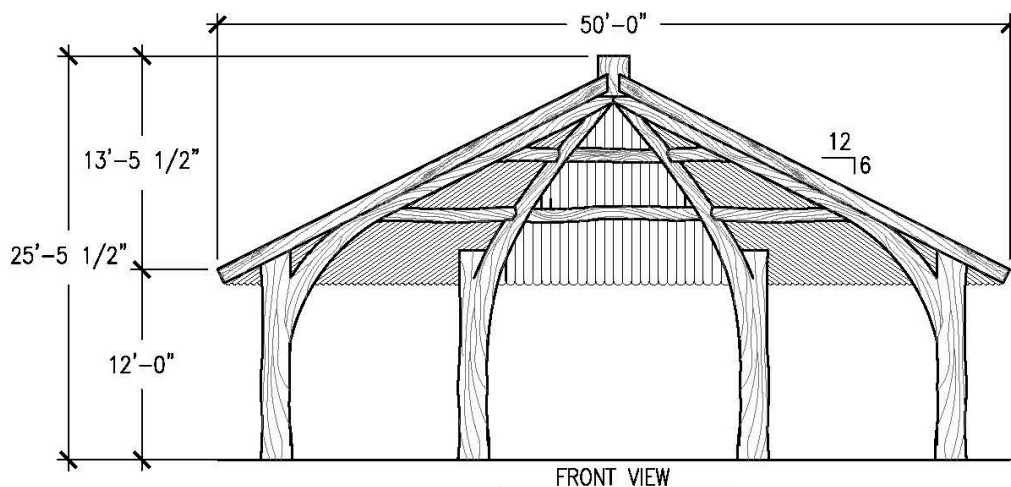

Dimensions:
50'L x 25'W x
25'-5.5"H

Use Zone:
N/A

Mounting Options:
See Typical
Installation Details

Contact Us

Ordering from The 4 Kids is easy, initial consultation & quote is free. We can also provide you with design ideas and conceptual drawings. We want your whole experience with The 4 Kids to be smooth & rewarding.