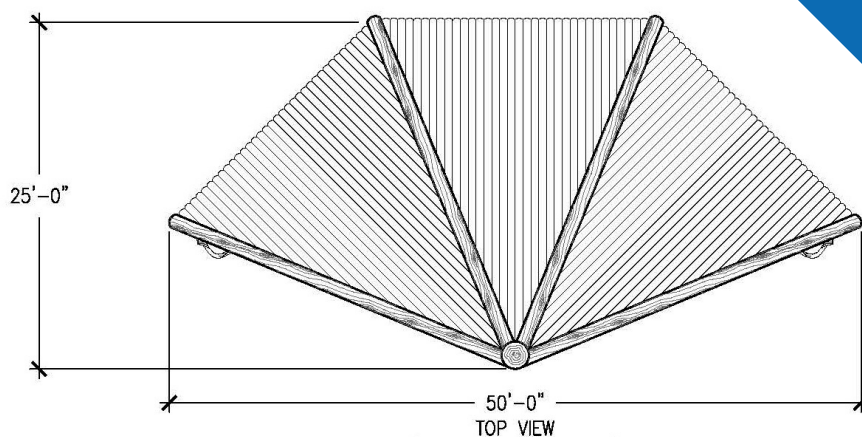

Let our team of experienced engineers and artists make your playground the destination for fun! We can create an exciting space where children's imaginations can run wild. A playscape where parents can feel secure and create lasting memories with their whole family.

Key Features

- Custom designed, wide variety of options
- High safety standards, low maintenance
- For parks, playgrounds or picnic areas
- Nature theme
- Free initial quote