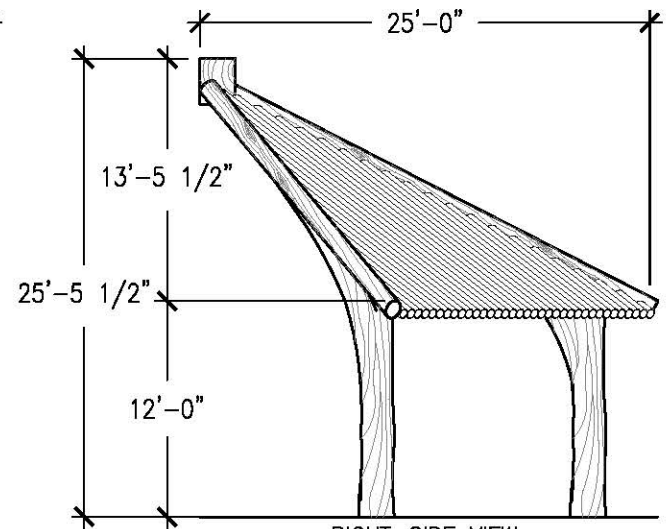

**Dimensions:**  
50'L x 25'W x  
25'-5.5"H

**Use Zone:**  
N/A

**Mounting Options:**  
See Typical  
Installation Details

**Contact Us**

Ordering from The 4 Kids is easy, initial consultation & quote is free. We can also provide you with design ideas and conceptual drawings. We want your whole experience with The 4 Kids to be smooth & rewarding.

4400 Oneal St. Greenville, TX 75401

903.454.9237

info@the4kids.com

www.the4kids.com

TOP VIEW  
SCALE: 3/32" = 1'-0"

FRONT VIEW  
SCALE: 3/32" = 1'-0"

RIGHT-SIDE VIEW  
SCALE: 3/32" = 1'-0"

ALL RIGHTS RESERVED. THIS DRAWING IS PROPERTY OF THE 4 KIDS INC. AND MAY BE USED ONLY WHEN UTILIZING THE 4 KIDS PRODUCTS. THE 4 KIDS INC. GENERAL TERMS AND CONDITIONS APPLY AND ARE INCORPORATE HERE IN BY REFERENCE. THIS DETAIL MAY NOT APPLY TO ALL CONDITIONS AND CONSTRUCTION SITUATIONS.