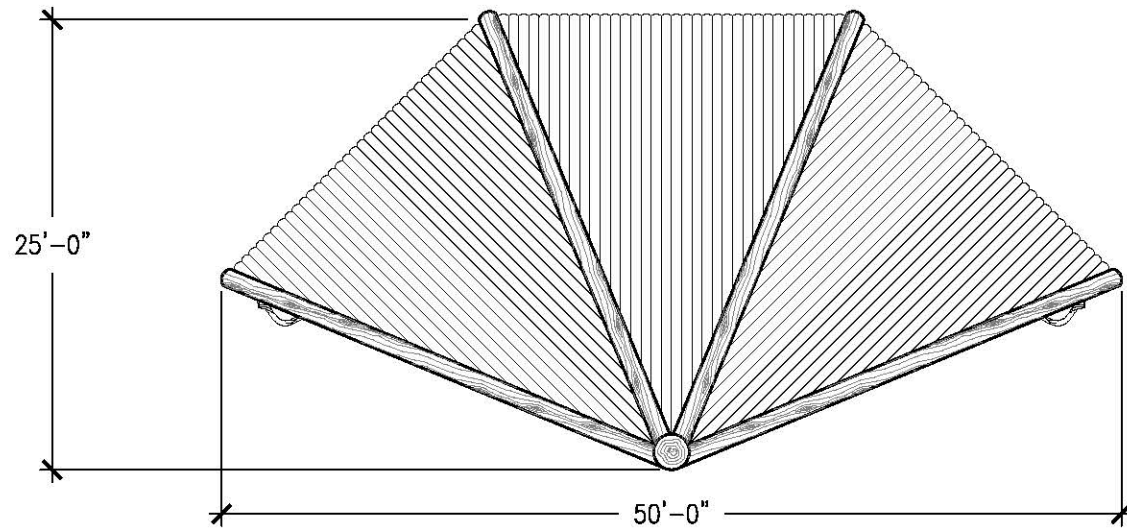

**Dimensions:**  
50'L x 25'W x  
25'-5.5"H

**Use Zone:**  
N/A

**Mounting Options:**  
See Typical  
Installation Details

**Contact Us**

Ordering from The 4 Kids is easy, initial consultation & quote is free. We can also provide you with design ideas and conceptual drawings. We want your whole experience with The 4 Kids to be smooth & rewarding.

4400 Oneal St. Greenville, TX 75401

903.454.9237

info@the4kids.com

www.the4kids.com

TOP VIEW  
SCALE: 3/32" = 1'-0"

FRONT VIEW  
SCALE: 3/32" = 1'-0"

RIGHT-SIDE VIEW  
SCALE: 3/32" = 1'-0"

ALL RIGHTS RESERVED. THIS DRAWING IS PROPERTY OF THE 4 KIDS INC. AND MAY BE USED ONLY WHEN UTILIZING THE 4 KIDS PRODUCTS. THE 4 KIDS INC. GENERAL TERMS AND CONDITIONS APPLY AND ARE INCORPORATE HERE IN BY REFERENCE. THIS DETAIL MAY NOT APPLY TO ALL CONDITIONS AND CONSTRUCTION SITUATIONS.