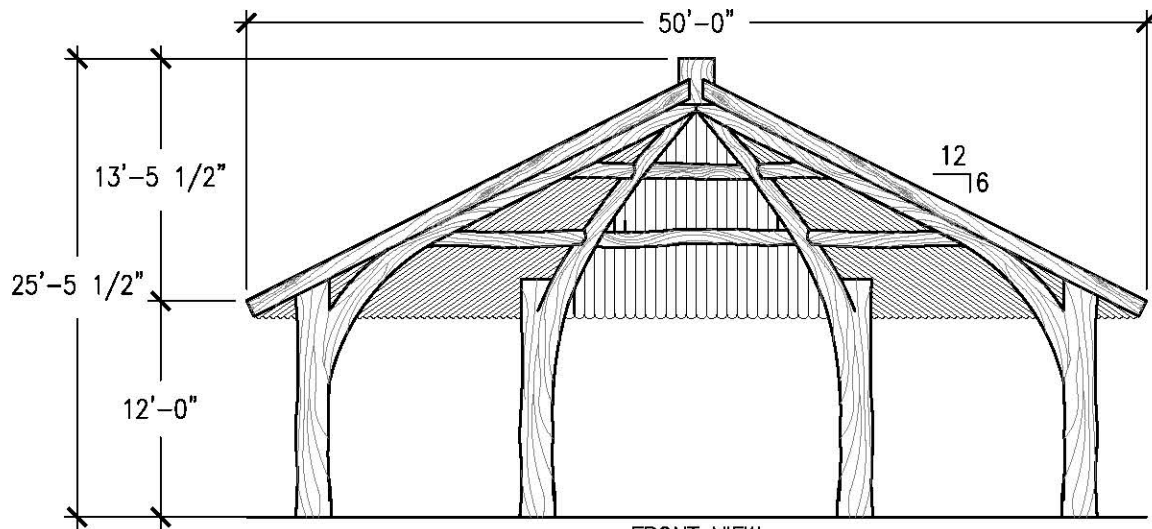

**Dimensions:**  
50'L x 25'W x  
25'-5.5"H

**Use Zone:**  
N/A

**Mounting Options:**  
See Typical  
Installation Details

**Contact Us**

Ordering from The 4 Kids is easy, initial consultation & quote is free. We can also provide you with design ideas and conceptual drawings. We want your whole experience with The 4 Kids to be smooth & rewarding.

4400 Oneal St. Greenville, TX 75401

903.454.9237

info@the4kids.com

www.the4kids.com

TOP VIEW  
SCALE: 3/32" = 1'-0"

FRONT VIEW  
SCALE: 3/32" = 1'-0"

RIGHT-SIDE VIEW  
SCALE: 3/32" = 1'-0"

ALL RIGHTS RESERVED. THIS DRAWING IS PROPERTY OF THE 4 KIDS INC. AND MAY BE USED ONLY WHEN UTILIZING THE 4 KIDS PRODUCTS. THE 4 KIDS INC. GENERAL TERMS AND CONDITIONS APPLY AND ARE INCORPORATE HERE IN BY REFERENCE. THIS DETAIL MAY NOT APPLY TO ALL CONDITIONS AND CONSTRUCTION SITUATIONS.