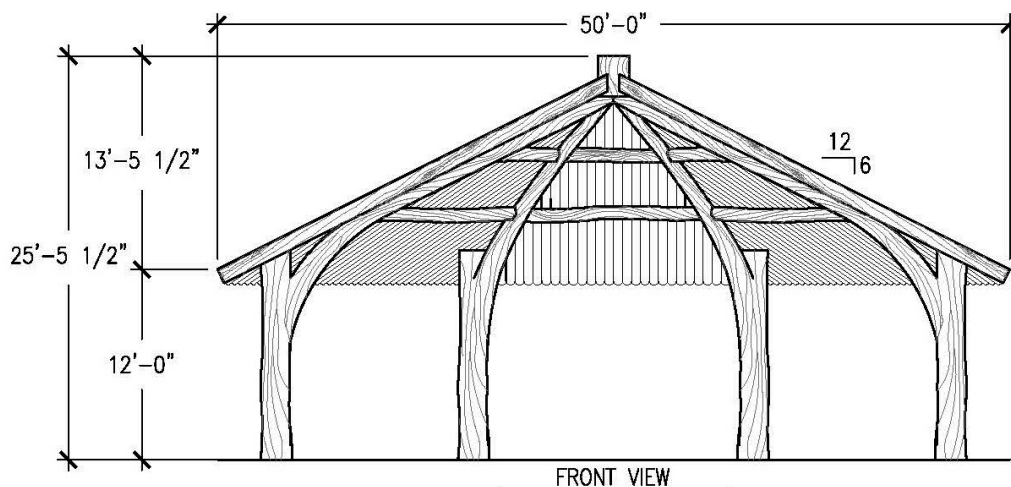

**Dimensions:**  
50'L x 25'W x  
25'-5.5"H

**Use Zone:**  
N/A

**Mounting Options:**  
See Typical  
Installation Details

**Contact Us**

Ordering from The 4 Kids is easy, initial consultation & quote is free. We can also provide you with design ideas and conceptual drawings. We want your whole experience with The 4 Kids to be smooth & rewarding.

4400 Oneal St. Greenville, TX 75401

903.454.9237

info@the4kids.com

www.the4kids.com

TOP VIEW  
SCALE: 3/32" = 1'-0"

FRONT VIEW  
SCALE: 3/32" = 1'-0"

RIGHT-SIDE VIEW  
SCALE: 3/32" = 1'-0"

ALL RIGHTS RESERVED. THIS DRAWING IS PROPERTY OF THE 4 KIDS INC. AND MAY BE USED ONLY WHEN UTILIZING THE 4 KIDS PRODUCTS. THE 4 KIDS INC. GENERAL TERMS AND CONDITIONS APPLY AND ARE INCORPORATE HERE IN BY REFERENCE. THIS DETAIL MAY NOT APPLY TO ALL CONDITIONS AND CONSTRUCTION SITUATIONS.