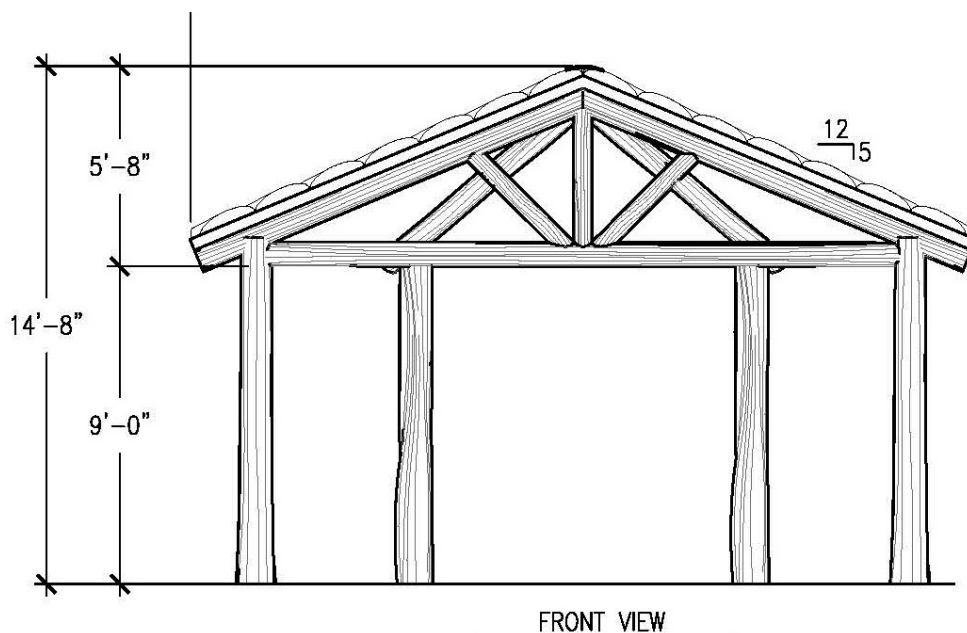

Specifications

Age Range:
N/A

Dimensions:
22'2.75"L x 11'3.75"W
x 14'8"H

Use Zone:
N/A

Mounting Options:
See Typical
Installation Details

Contact Us

Ordering from The 4 Kids is easy, initial consultation & quote is free. We can also provide you with design ideas and conceptual drawings. We want your whole experience with The 4 Kids to be smooth & rewarding.

4400 Oneal St. Greenville, TX 75401

903.454.9237

info@the4kids.com

www.the4kids.com

© 2014 The 4 Kids Inc. All rights reserved.