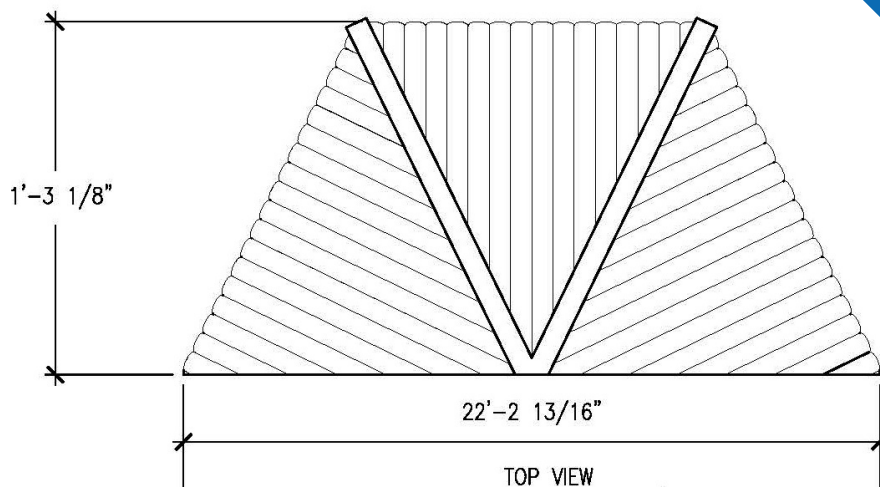

Key Features

- Perfect addition to park or playground
- Customized design
- Versatile for shelter or shell
- Wide array of finishes
- Safe and durable, low maintenance

Specifications

Age Range:
N/A

Dimensions:
22'2.75"L x 11'3.75"W
x 14'8"H

FRONT VIEW
SCALE: 3/16" = 1'-0"

RIGHT-SIDE VIEW
SCALE: 3/16" = 1'-0"

ALL RIGHTS RESERVED. THIS DRAWING IS PROPERTY OF THE 4 KIDS INC. AND MAY BE USED ONLY WHEN UTILIZING THE 4 KIDS PRODUCTS. THE 4 KIDS INC. GENERAL TERMS AND CONDITIONS APPLY AND ARE INCORPORATE HERE IN BY REFERENCE. THIS DETAIL MAY NOT APPLY TO ALL CONDITIONS AND CONSTRUCTION SITUATIONS.