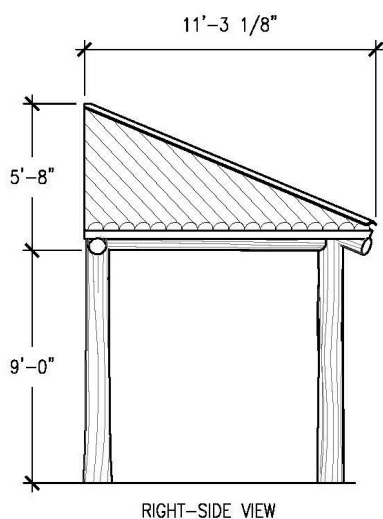

Key Features

- Perfect addition to park or playground
- Customized design
- Versatile for shelter or shell
- Wide array of finishes
- Safe and durable, low maintenance

Specifications

Age Range:
N/A

Dimensions:
22'2.75"L x 11'3.75"W
x 14'8"H

FRONT VIEW
SCALE: 3/16" = 1'-0"

RIGHT-SIDE VIEW
SCALE: 3/16" = 1'-0"

ALL RIGHTS RESERVED. THIS DRAWING IS PROPERTY OF THE 4 KIDS INC. AND MAY BE USED ONLY WHEN UTILIZING THE 4 KIDS PRODUCTS. THE 4 KIDS INC. GENERAL TERMS AND CONDITIONS APPLY AND ARE INCORPORATE HERE IN BY REFERENCE. THIS DETAIL MAY NOT APPLY TO ALL CONDITIONS AND CONSTRUCTION SITUATIONS.