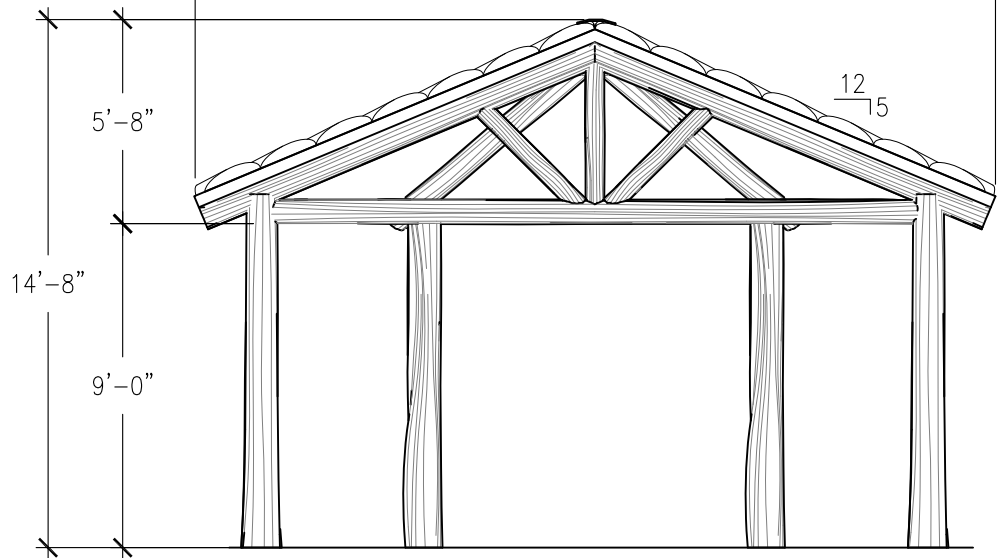

Key Features

- Perfect addition to park or playground
- Customized design
- Versatile for shelter or shell
- Wide array of finishes
- Safe and durable, low maintenance

Specifications

Age Range:
N/A

Dimensions:
22'2.75"L x 11'3.75"W
x 14'8"H

4400 Oneal St. Greenville, TX 75401

903.454.9237

info@the4kids.com

www.the4kids.com

© 2014 The 4 Kids Inc. All rights reserved.

22'-2 13/16"

TOP VIEW
SCALE: 3/16" = 1'-0"

12/15

FRONT VIEW
SCALE: 3/16" = 1'-0"

RIGHT-SIDE VIEW
SCALE: 3/16" = 1'-0"

ALL RIGHTS RESERVED. THIS DRAWING IS PROPERTY OF THE 4 KIDS INC. AND MAY BE USED ONLY WHEN UTILIZING THE 4 KIDS PRODUCTS. THE 4 KIDS INC. GENERAL TERMS AND CONDITIONS APPLY AND ARE INCORPORATE HERE IN BY REFERENCE. THIS DETAIL MAY NOT APPLY TO ALL CONDITIONS AND CONSTRUCTION SITUATIONS.