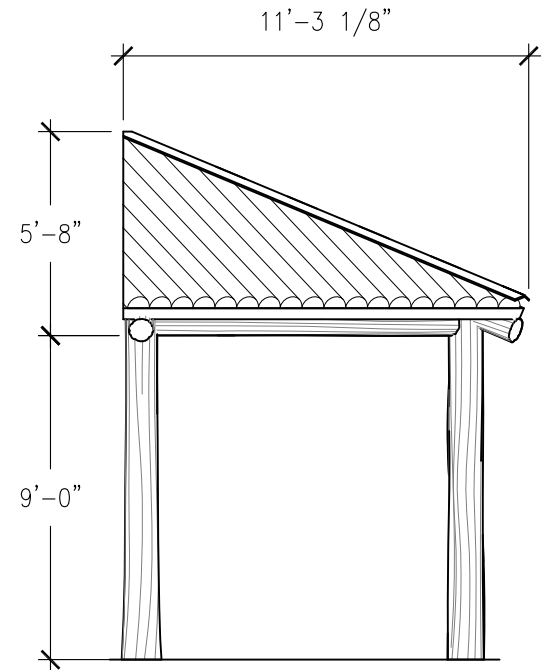

Key Features

- Perfect addition to park or playground
- Customized design
- Versatile for shelter or shell
- Wide array of finishes
- Safe and durable, low maintenance

Specifications

Age Range:
N/A

Dimensions:
22'2.75"L x 11'3.75"W
x 14'8"H

4400 Oneal St. Greenville, TX 75401

903.454.9237

info@the4kids.com

www.the4kids.com

© 2014 The 4 Kids Inc. All rights reserved.

22'-2 13/16"

TOP VIEW
SCALE: 3/16" = 1'-0"

12/15

FRONT VIEW
SCALE: 3/16" = 1'-0"

RIGHT-SIDE VIEW
SCALE: 3/16" = 1'-0"

ALL RIGHTS RESERVED. THIS DRAWING IS PROPERTY OF THE 4 KIDS INC. AND MAY BE USED ONLY WHEN UTILIZING THE 4 KIDS PRODUCTS. THE 4 KIDS INC. GENERAL TERMS AND CONDITIONS APPLY AND ARE INCORPORATE HERE IN BY REFERENCE. THIS DETAIL MAY NOT APPLY TO ALL CONDITIONS AND CONSTRUCTION SITUATIONS.