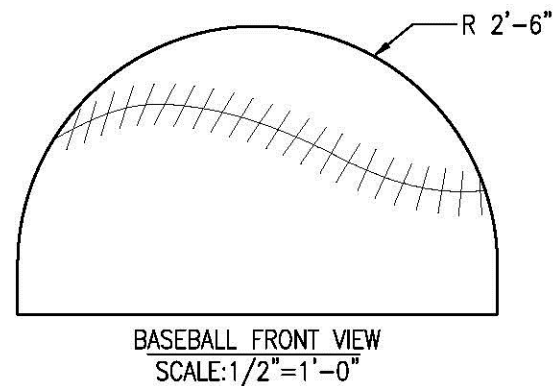

Dimensions:

48" x 48" x 24"

Play Area:

16' X 16'

Mounting Options:

See Typical
Installation Details

Contact Us

Ordering from The 4 Kids is easy, initial consultation & quote is free. We can also provide you with design ideas and conceptual drawings. We want your whole experience with The 4 Kids to be smooth & rewarding.

4400 Oneal St. Greenville, TX 75401

903.454.9237

info@the4kids.com

www.the4kids.com

© 2014 The 4 Kids Inc. All rights reserved.

BASEBALL SPORTS HEMISPHERE
Ø60" X 24"h

TOP VIEW

SCALE: 1/2" = 1'-0"