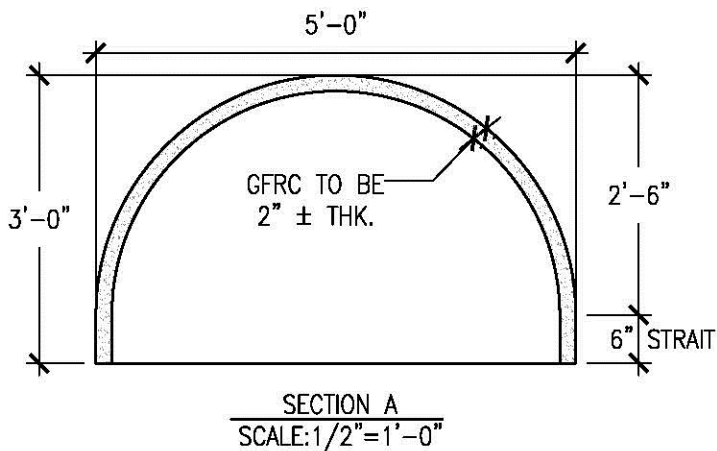

Dimensions:

48" x 48" x 24"

Play Area:

16' X 16'

Mounting Options:

See Typical
Installation Details

Contact Us

Ordering from The 4 Kids is easy, initial consultation & quote is free. We can also provide you with design ideas and conceptual drawings. We want your whole experience with The 4 Kids to be smooth & rewarding.

4400 Oneal St. Greenville, TX 75401

903.454.9237

info@the4kids.com

www.the4kids.com

© 2014 The 4 Kids Inc. All rights reserved.

BASEBALL SPORTS HEMISPHERE
Ø60" X 24"h

TOP VIEW

SCALE: 1/2" = 1'-0"

SCALE: 1/2" = 1'-0"

SHEET: A

DWG. SHEET: **BSP.2.1.F.1R0**