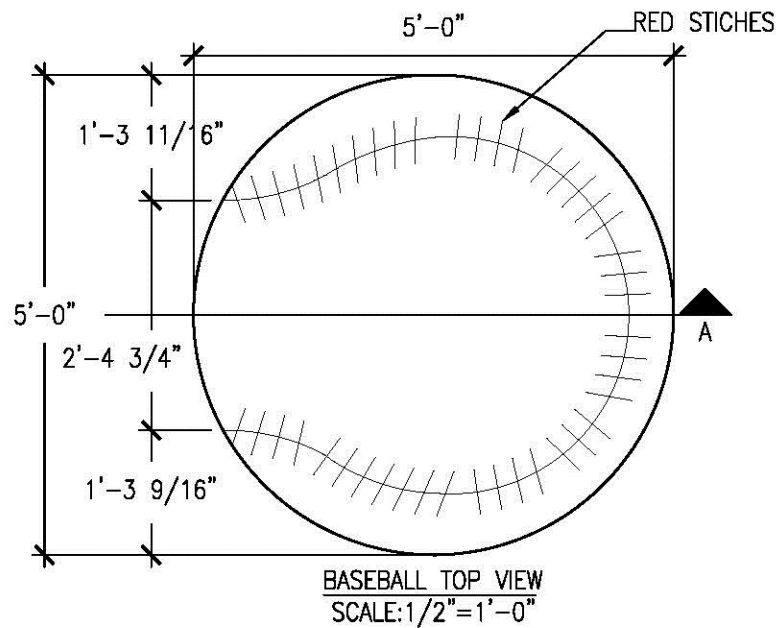

Dimensions:

48" x 48" x 24"

Play Area:

16' X 16'

Mounting Options:

See Typical
Installation Details

Contact Us

Ordering from The 4 Kids is easy, initial consultation & quote is free. We can also provide you with design ideas and conceptual drawings. We want your whole experience with The 4 Kids to be smooth & rewarding.

4400 Oneal St. Greenville, TX 75401

903.454.9237

info@the4kids.com

www.the4kids.com

© 2014 The 4 Kids Inc. All rights reserved.

BASEBALL SPORTS HEMISPHERE
Ø60" X 24"h

TOP VIEW

SCALE: 1/2" = 1'-0"

SCALE: 1/2" = 1'-0"

SHEET: A

DWG. SHEET: **BSP.2.1.F.1R0**