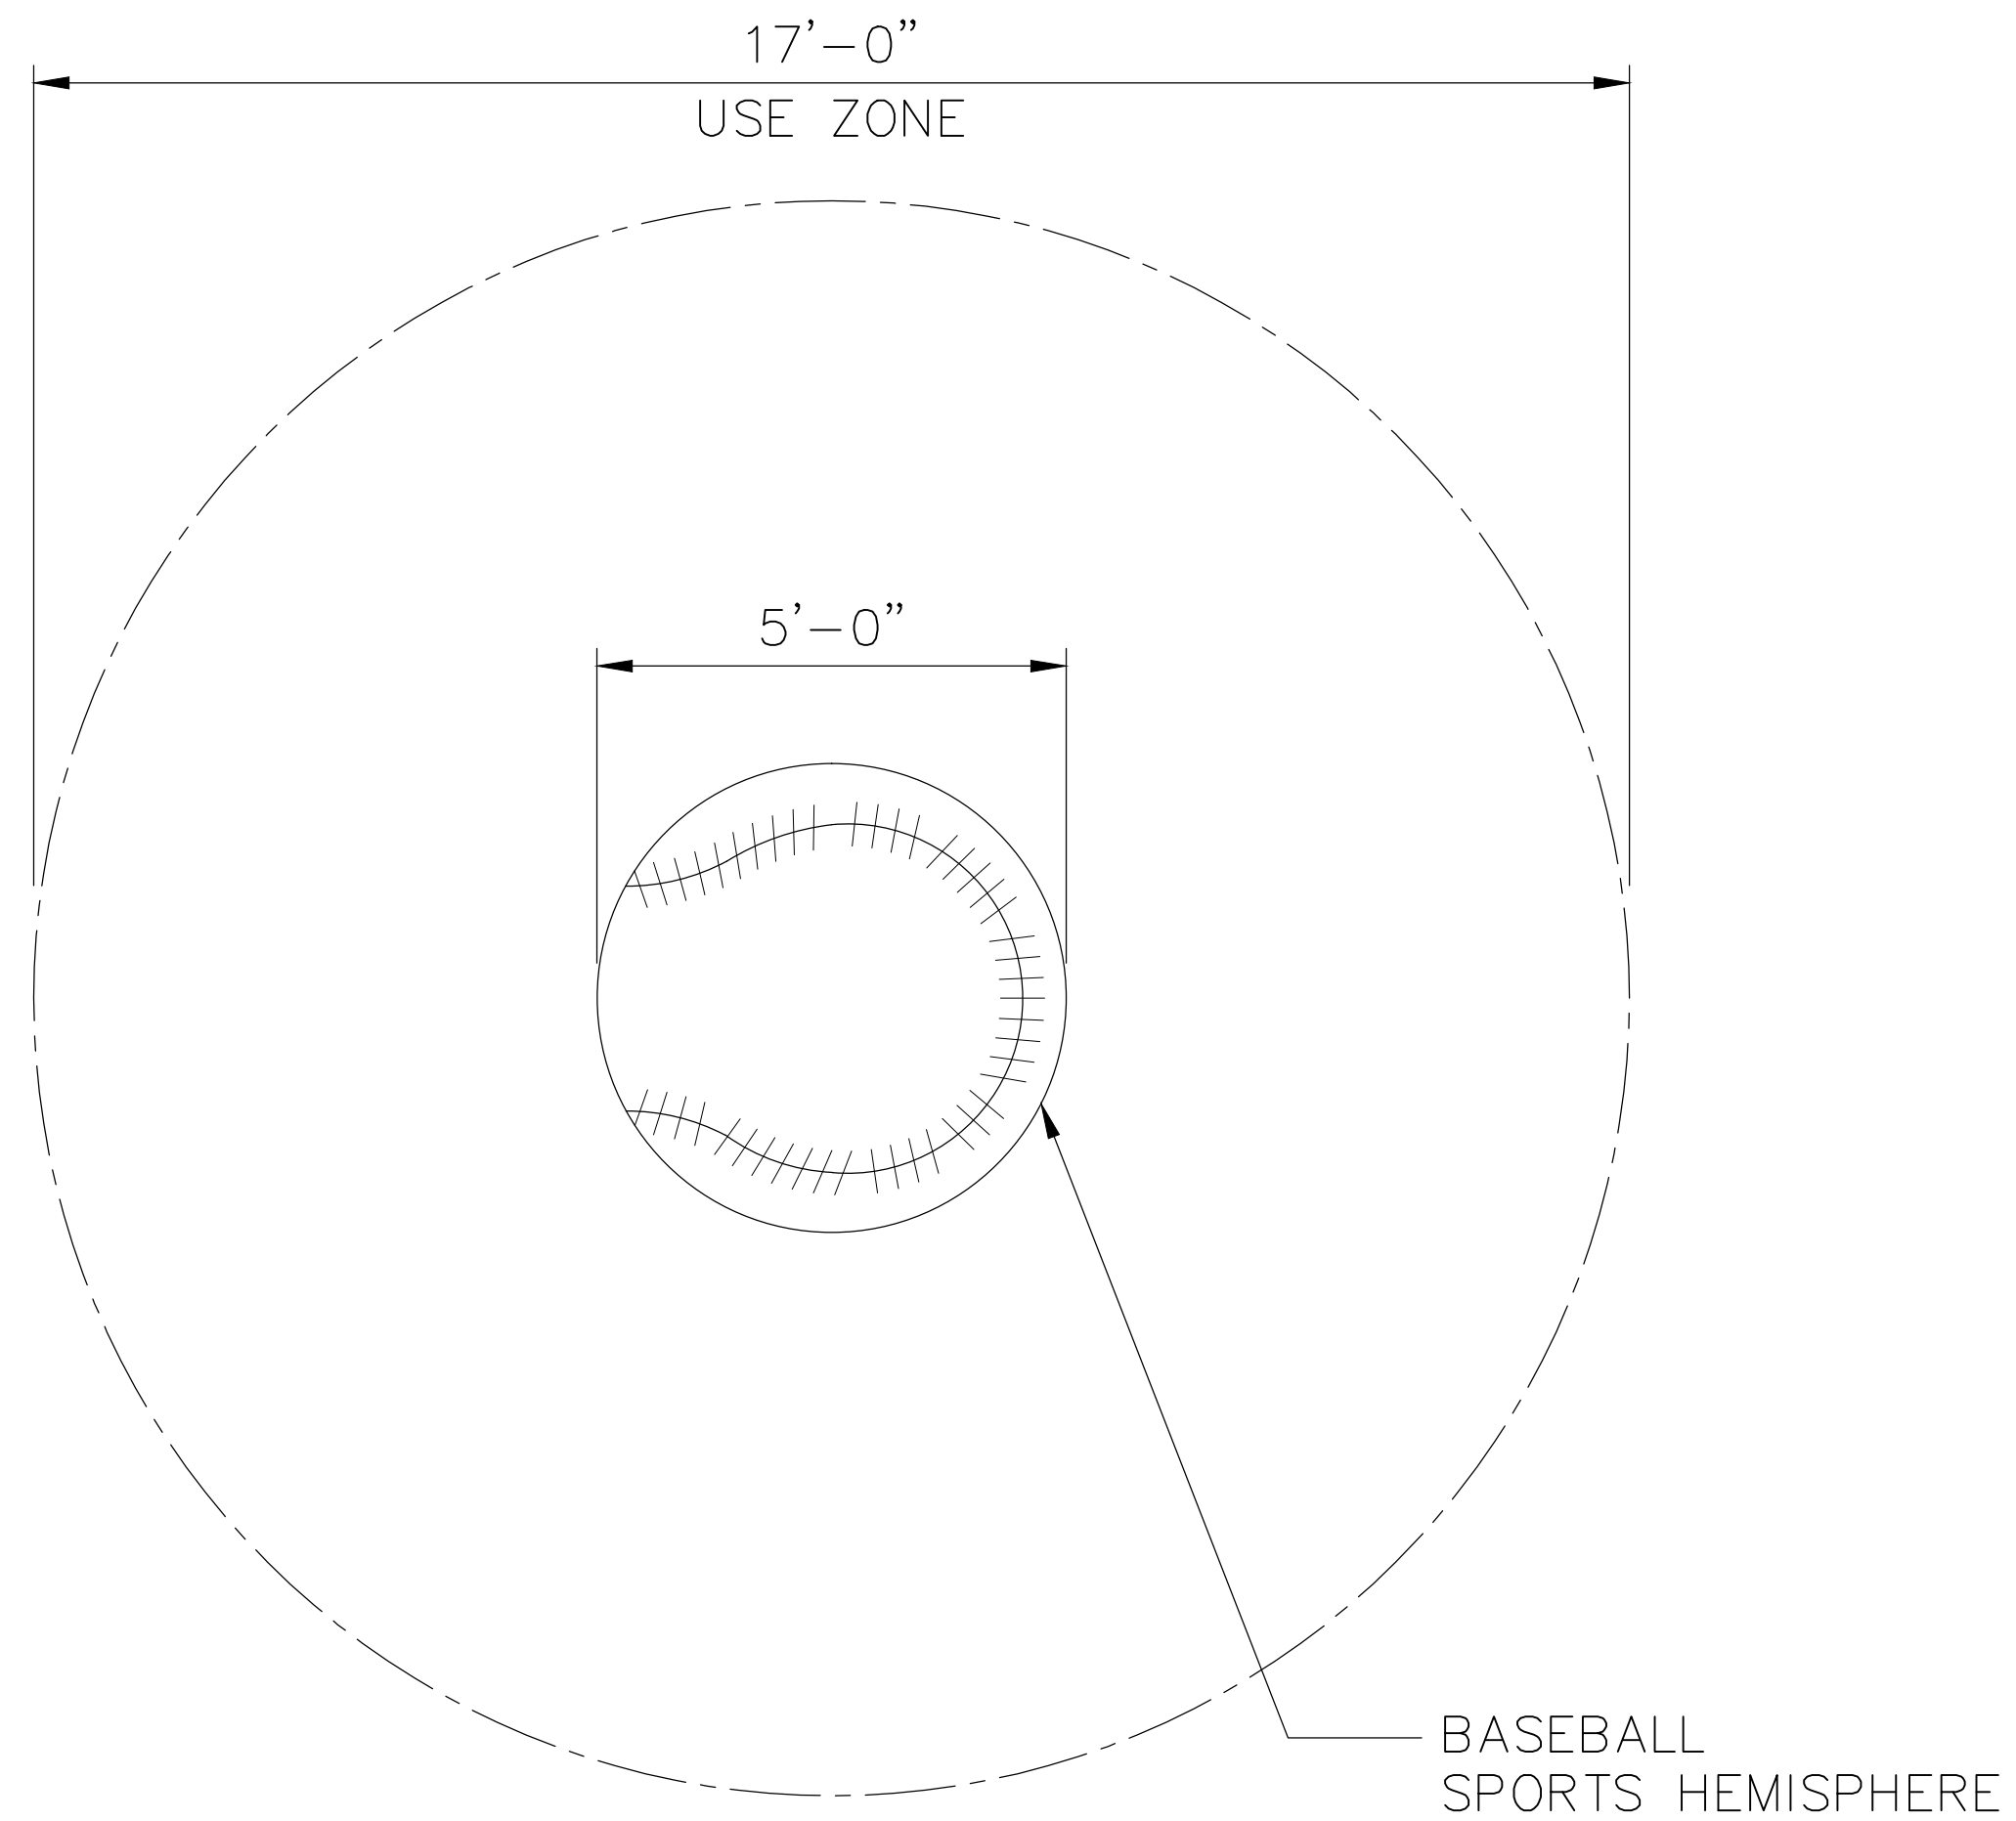

4400 Oneal St. Greenville, TX 75401

903.454.9237

info@the4kids.com

www.the4kids.com

© 2014 The 4 Kids Inc. All rights reserved.

BASEBALL SPORTS HEMISPHERE
Ø60" X 24"h

TOP VIEW

SCALE: 1/2" = 1'-0"

SCALE: 1/2" = 1'-0"

SHEET: A

DWG. SHEET: **BSP.2.1.F.1R0**