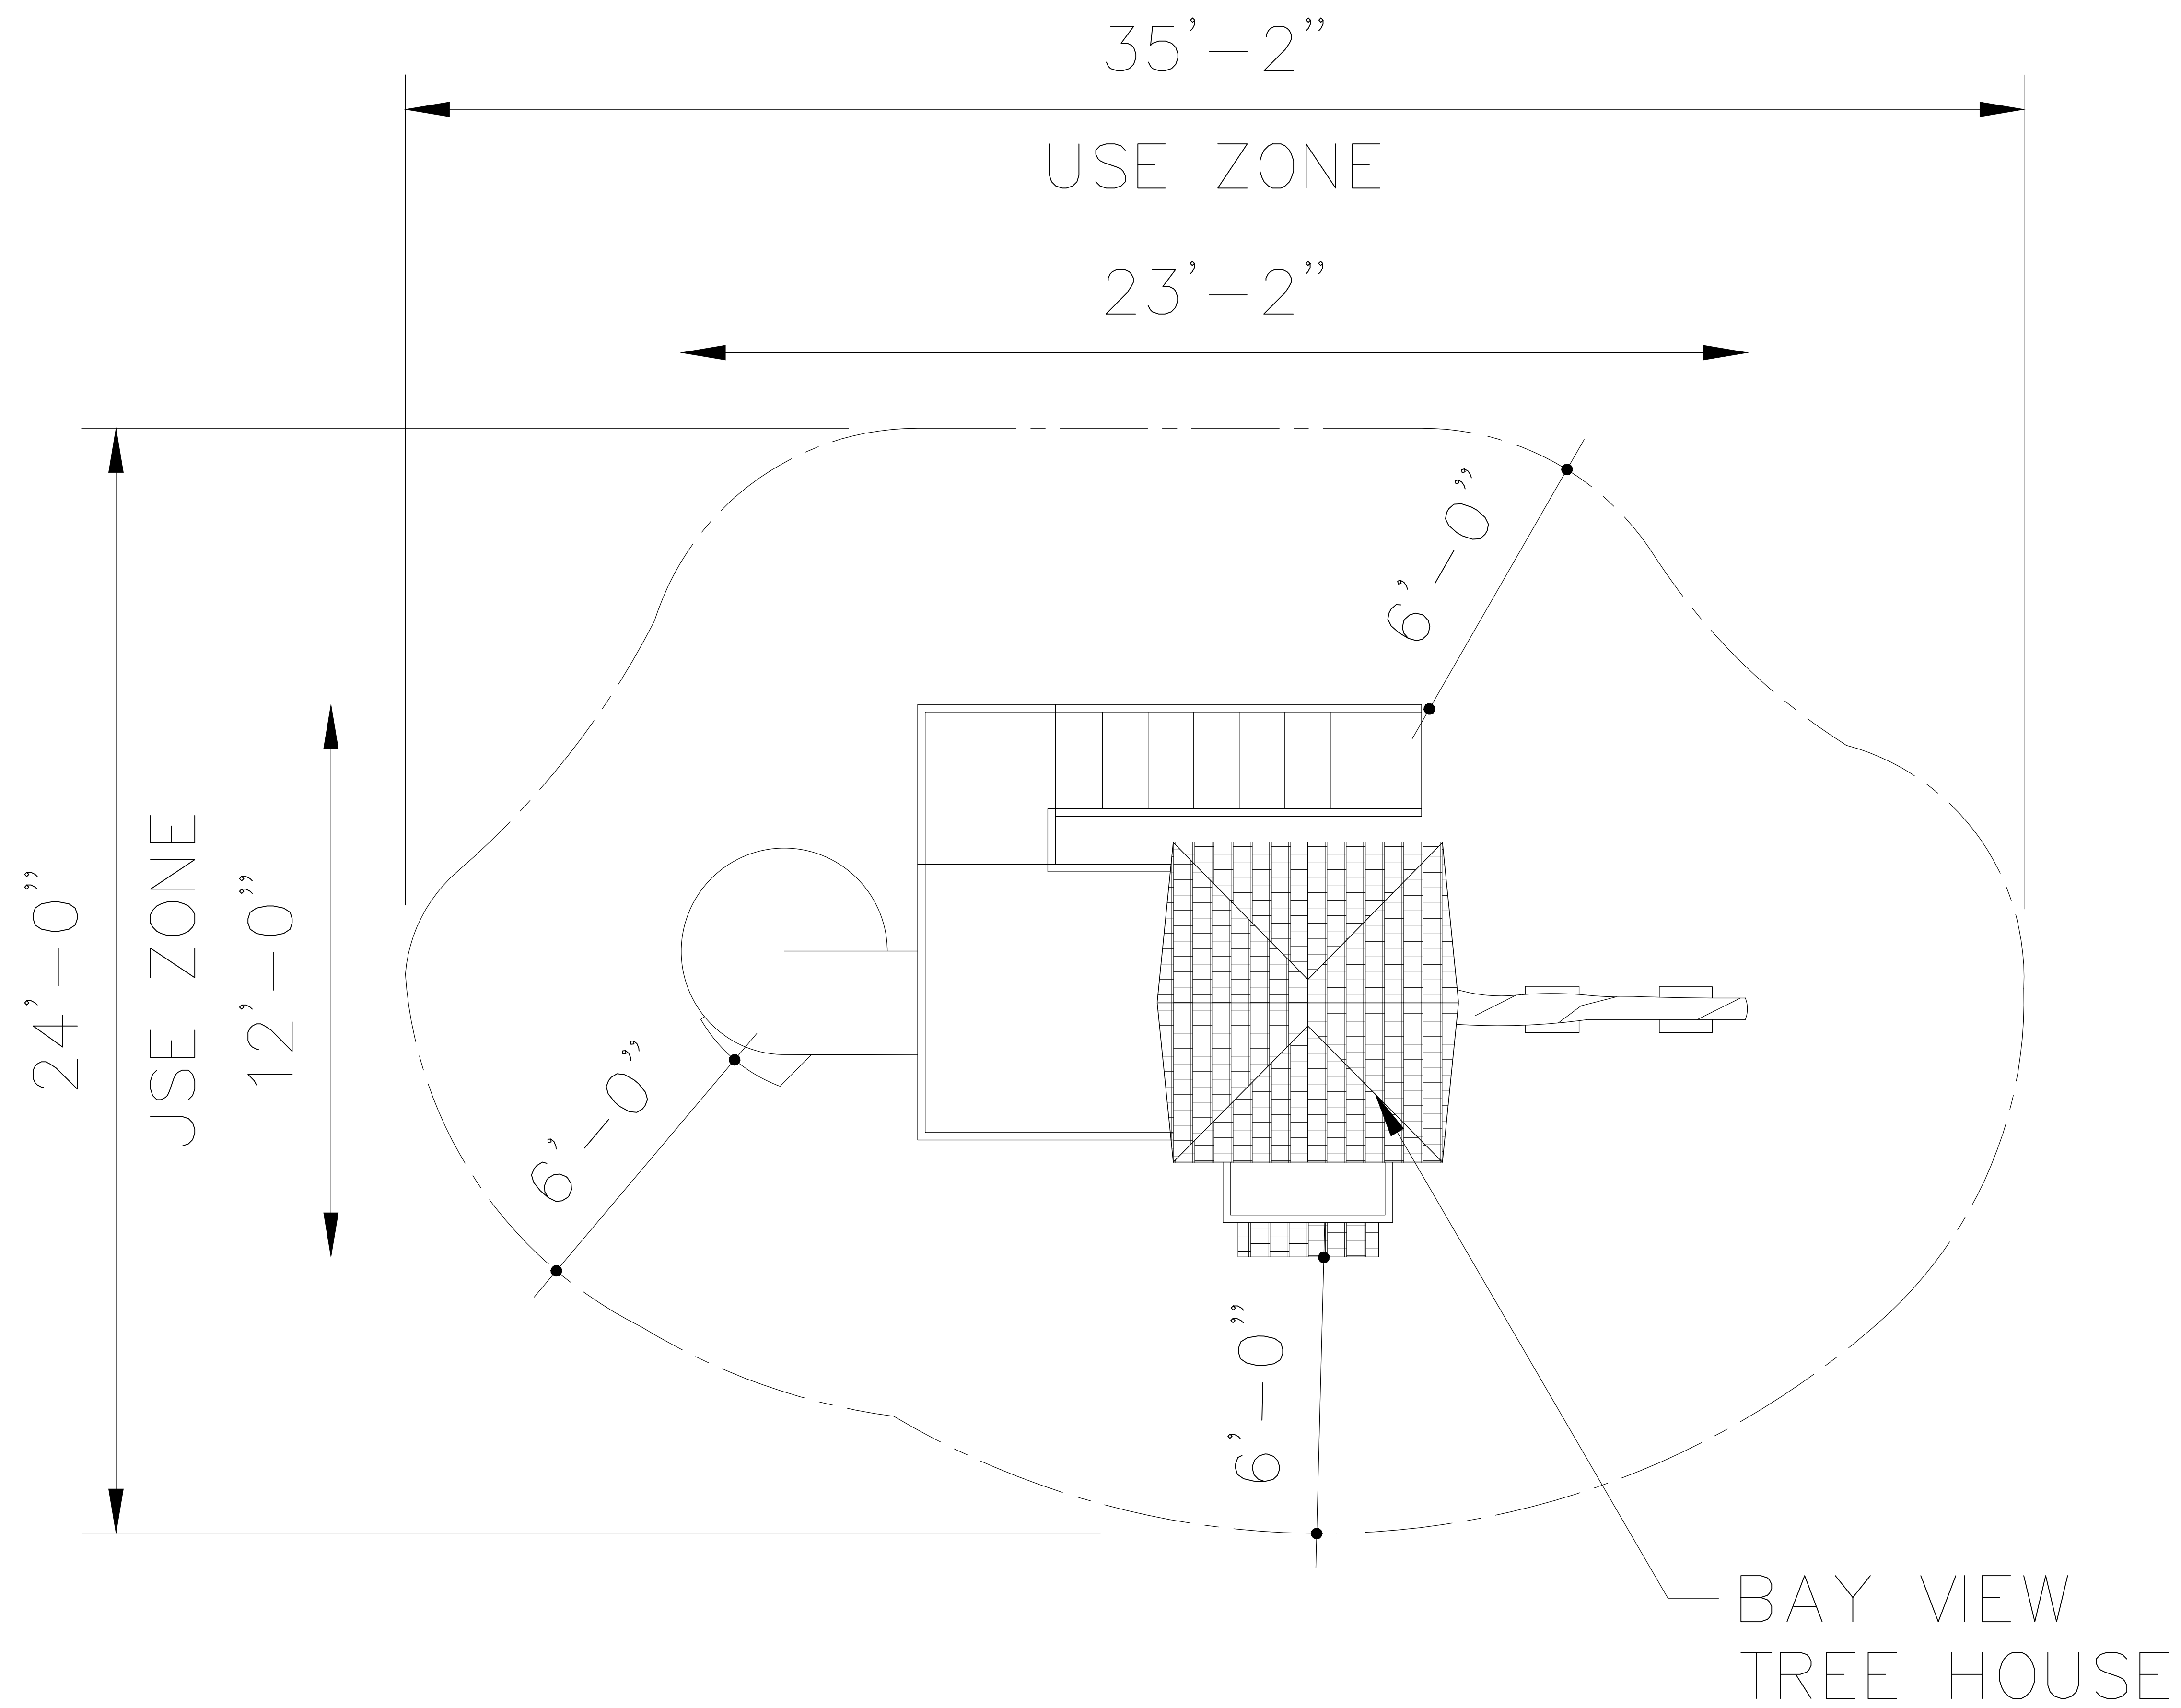

TOP VIEW

SCALE: 1/2" = 1'

4400 Oneal St. • Greenville, Texas • 75401 • Phone: 903.454.9237 • Fax: 903.454.3642

E-mail: info@the4kids.com • Website: www.the4kids.com