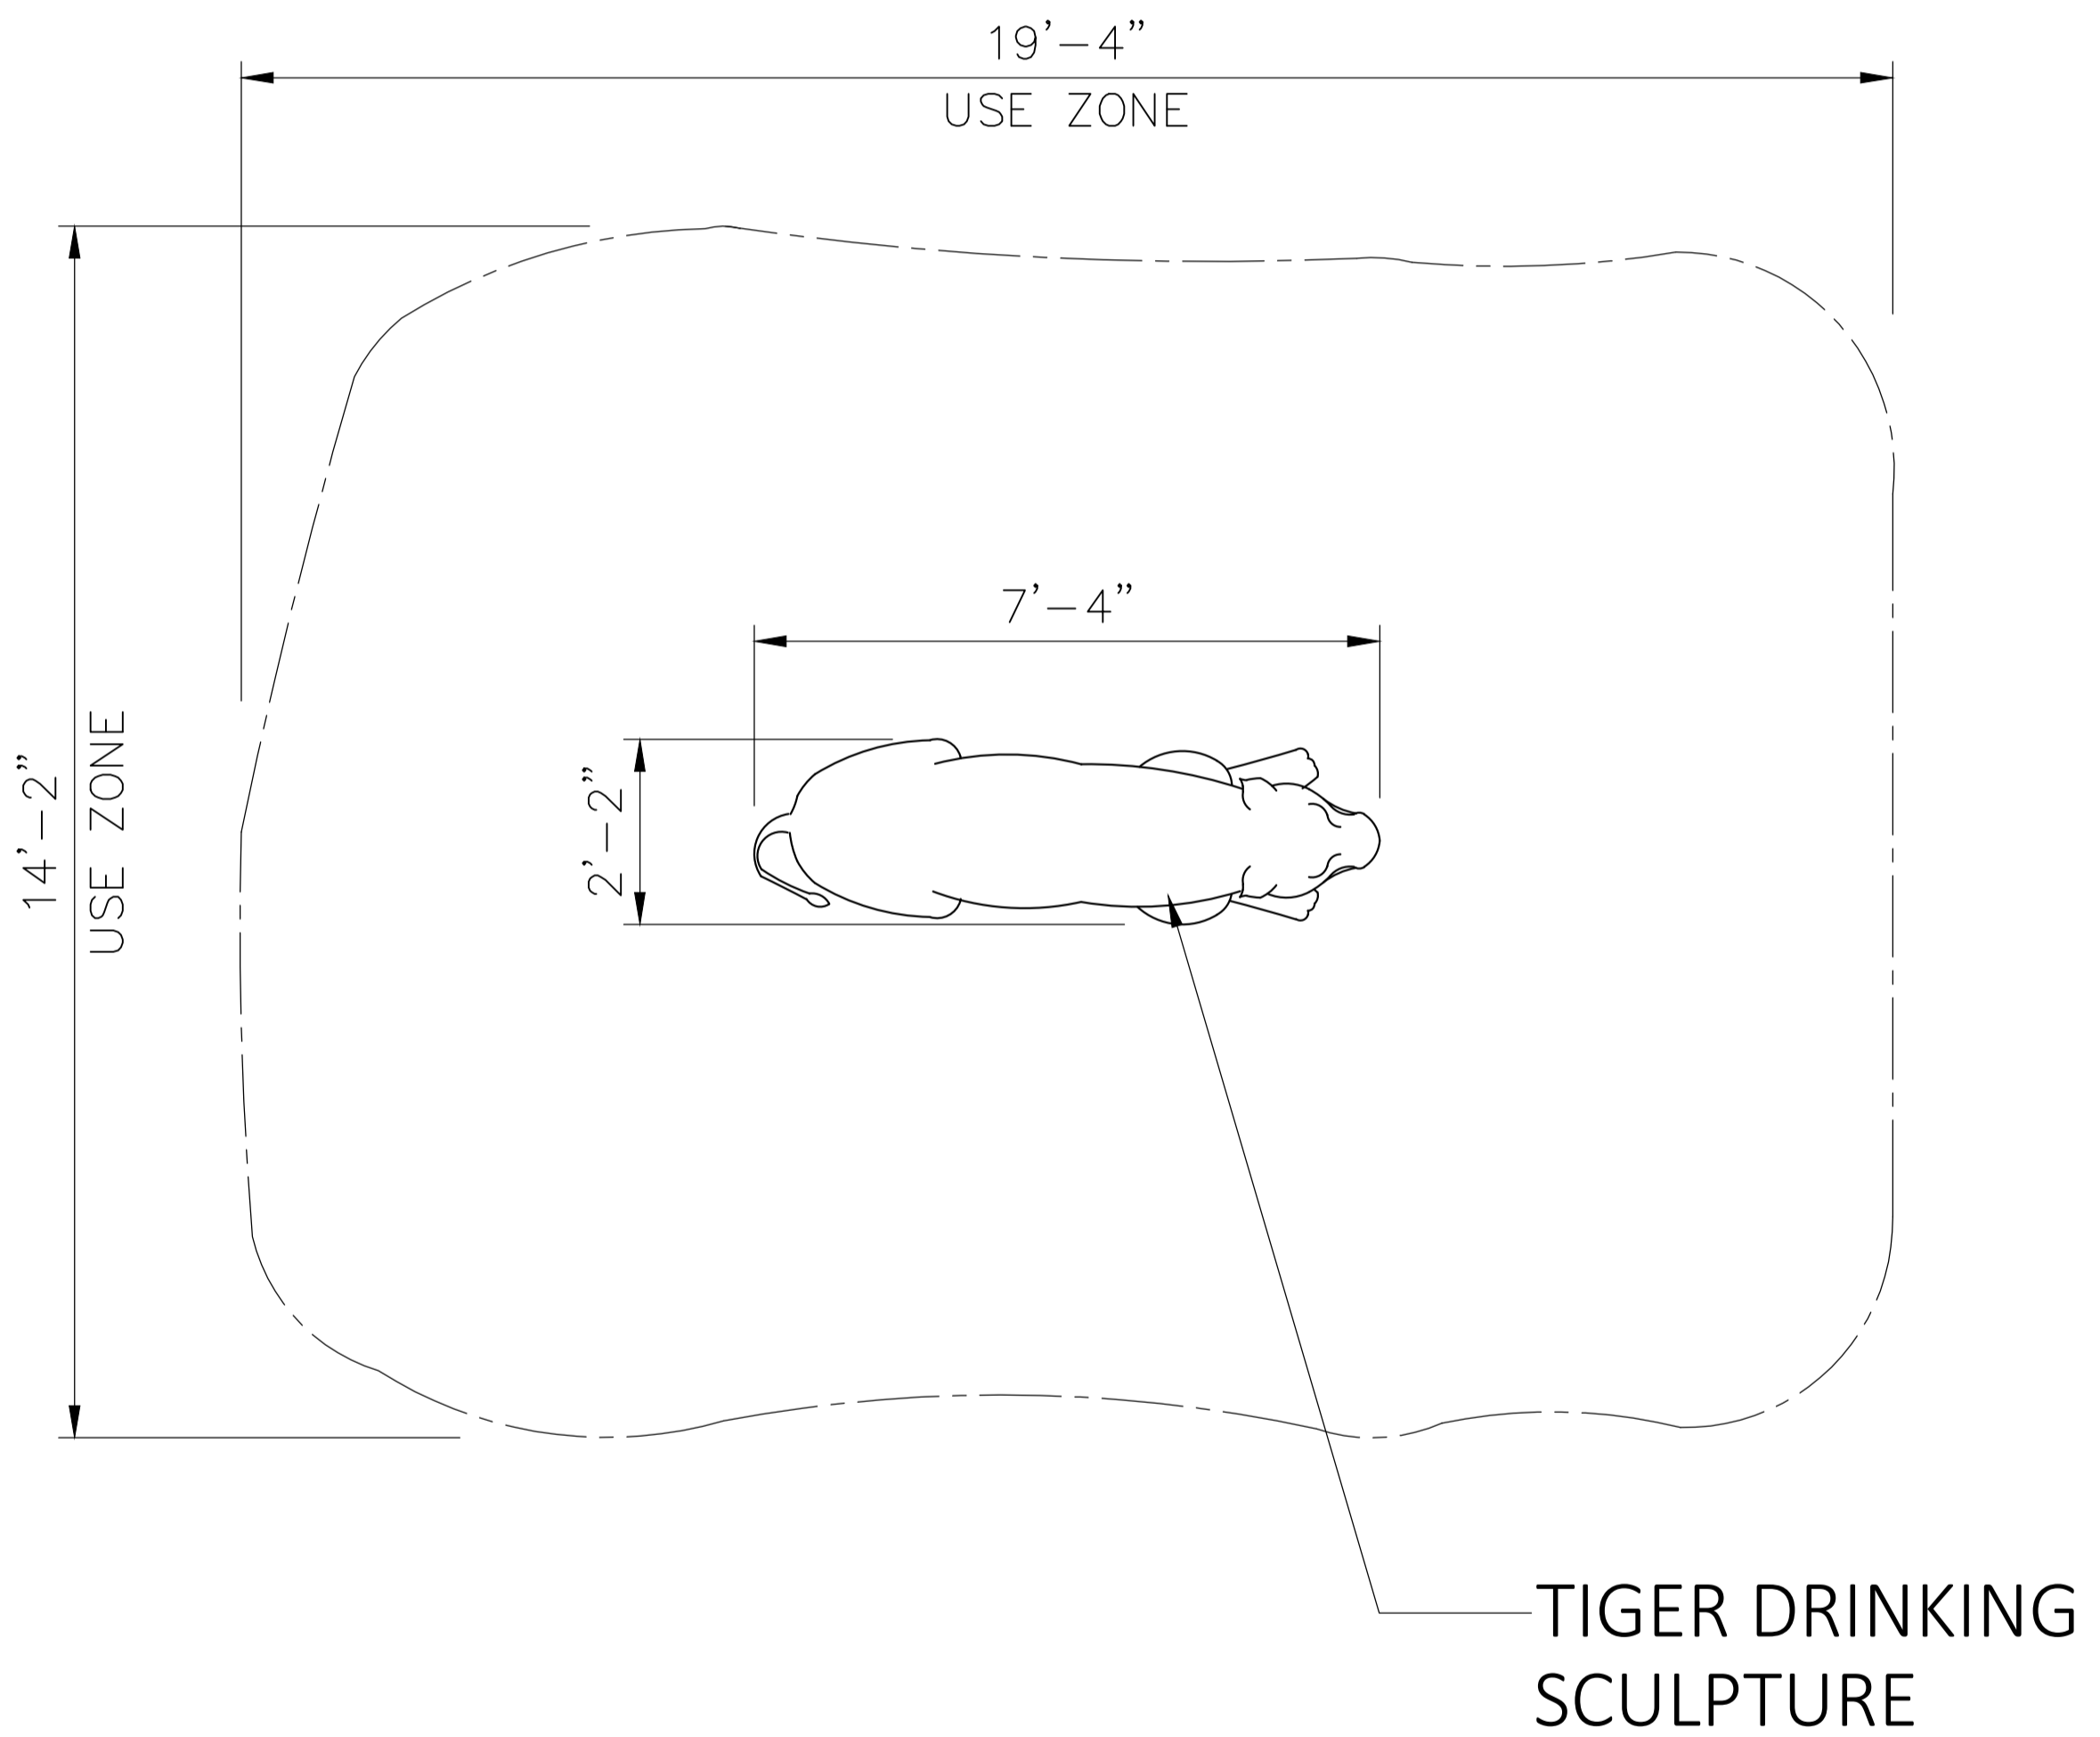

### Dimensions:

7'4"L x 2'2"W x 2'7"H

4400 Oneal St. Greenville, TX 75401

903.454.9237

info@the4kids.com

www.the4kids.com

© 2014 The 4 Kids Inc. All rights reserved.

ZOO206 TIGER DRINKING SCULPTURE  
87.80" X 25.98" X 30.71"

## TOP VIEW

SCALE: 1/2" = 1'-0"