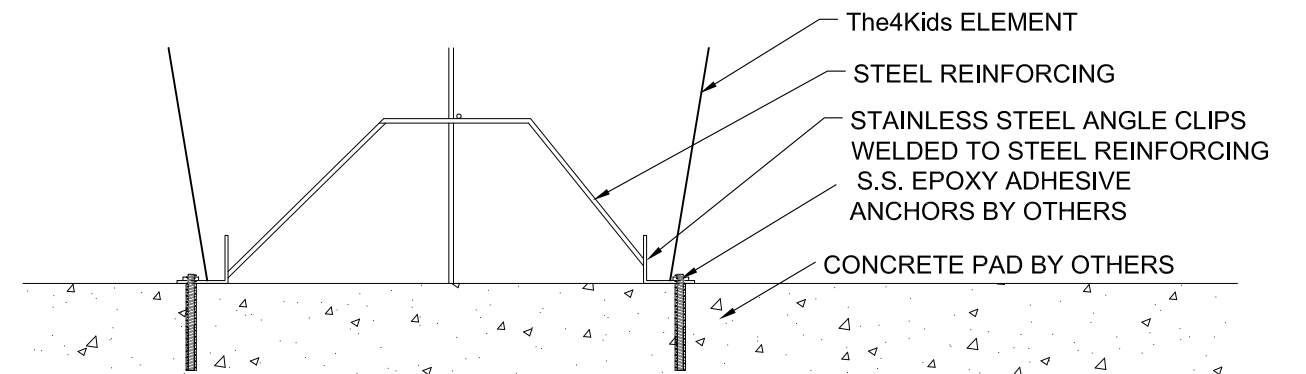

4400 Oneal St. Greenville, TX 75401

903.454.9237

info@the4kids.com

www.the4kids.com

BISMARK BOULDER
FULLY CUSTOMIZABLE

TOP VIEW

SCALE: 1/2" = 1'

SEALANT BED

ALL THREAD IN EPOXY

METAL TAB BOLTED TO CONCRETE PAD

FORKLIFT LIFTING POINTS BELOW FILL

STAINLESS STEEL ANGLE CLIPS WITH ANCHORS

ALL RIGHTS RESERVED. THIS DRAWING IS PROPERTY OF THE4KIDS INC. AND MAY BE USED ONLY WHEN UTILIZING THE4KIDS PRODUCTS. THE4KIDS INC. GENERAL TERMS AND CONDITIONS APPLY AND ARE INCORPORATED HERE IN BY REFERENCE. THIS DETAIL MAY NOT APPLY TO ALL CONDITIONS AND CONSTRUCTION SITUATIONS.