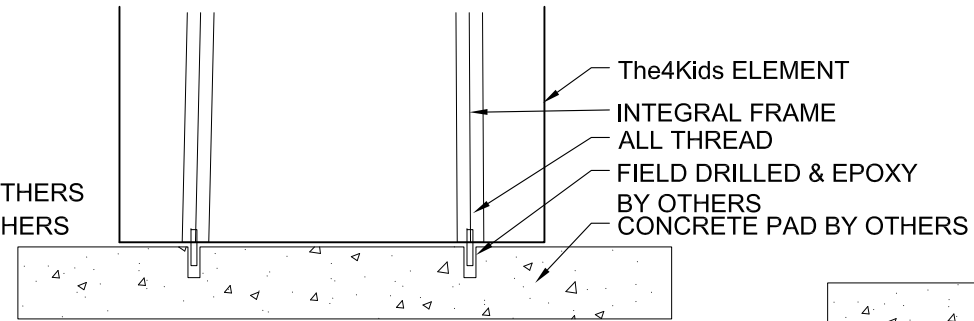

4400 Oneal St. Greenville, TX 75401

903.454.9237

info@the4kids.com

www.the4kids.com

BISMARK BOULDER
FULLY CUSTOMIZABLE

TOP VIEW

SCALE: 1/2" = 1'

SEALANT BED

ALL THREAD IN EPOXY

METAL TAB BOLTED TO CONCRETE PAD

FORKLIFT LIFTING POINTS BELOW FILL

STAINLESS STEEL ANGLE CLIPS WITH ANCHORS

ALL RIGHTS RESERVED. THIS DRAWING IS PROPERTY OF THE4KIDS INC. AND MAY BE USED ONLY WHEN UTILIZING THE4KIDS PRODUCTS. THE4KIDS INC. GENERAL TERMS AND CONDITIONS APPLY AND ARE INCORPORATED HERE IN BY REFERENCE. THIS DETAIL MAY NOT APPLY TO ALL CONDITIONS AND CONSTRUCTION SITUATIONS.