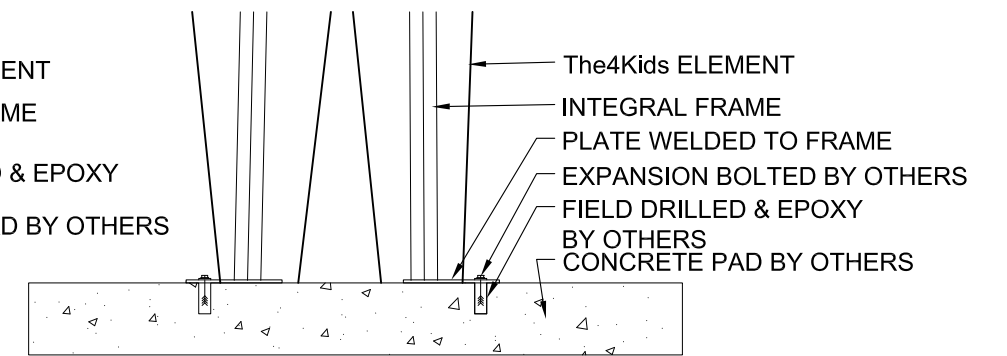

4400 Oneal St. Greenville, TX 75401

903.454.9237

info@the4kids.com

www.the4kids.com

BISMARK BOULDER
FULLY CUSTOMIZABLE

TOP VIEW

SCALE: 1/2" = 1'

SEALANT BED

ALL THREAD IN EPOXY

METAL TAB BOLTED TO CONCRETE PAD

FORKLIFT LIFTING POINTS BELOW FILL

STAINLESS STEEL ANGLE CLIPS WITH ANCHORS

ALL RIGHTS RESERVED. THIS DRAWING IS PROPERTY OF THE4KIDS INC. AND MAY BE USED ONLY WHEN UTILIZING THE4KIDS PRODUCTS. THE4KIDS INC. GENERAL TERMS AND CONDITIONS APPLY AND ARE INCORPORATED HERE IN BY REFERENCE. THIS DETAIL MAY NOT APPLY TO ALL CONDITIONS AND CONSTRUCTION SITUATIONS.