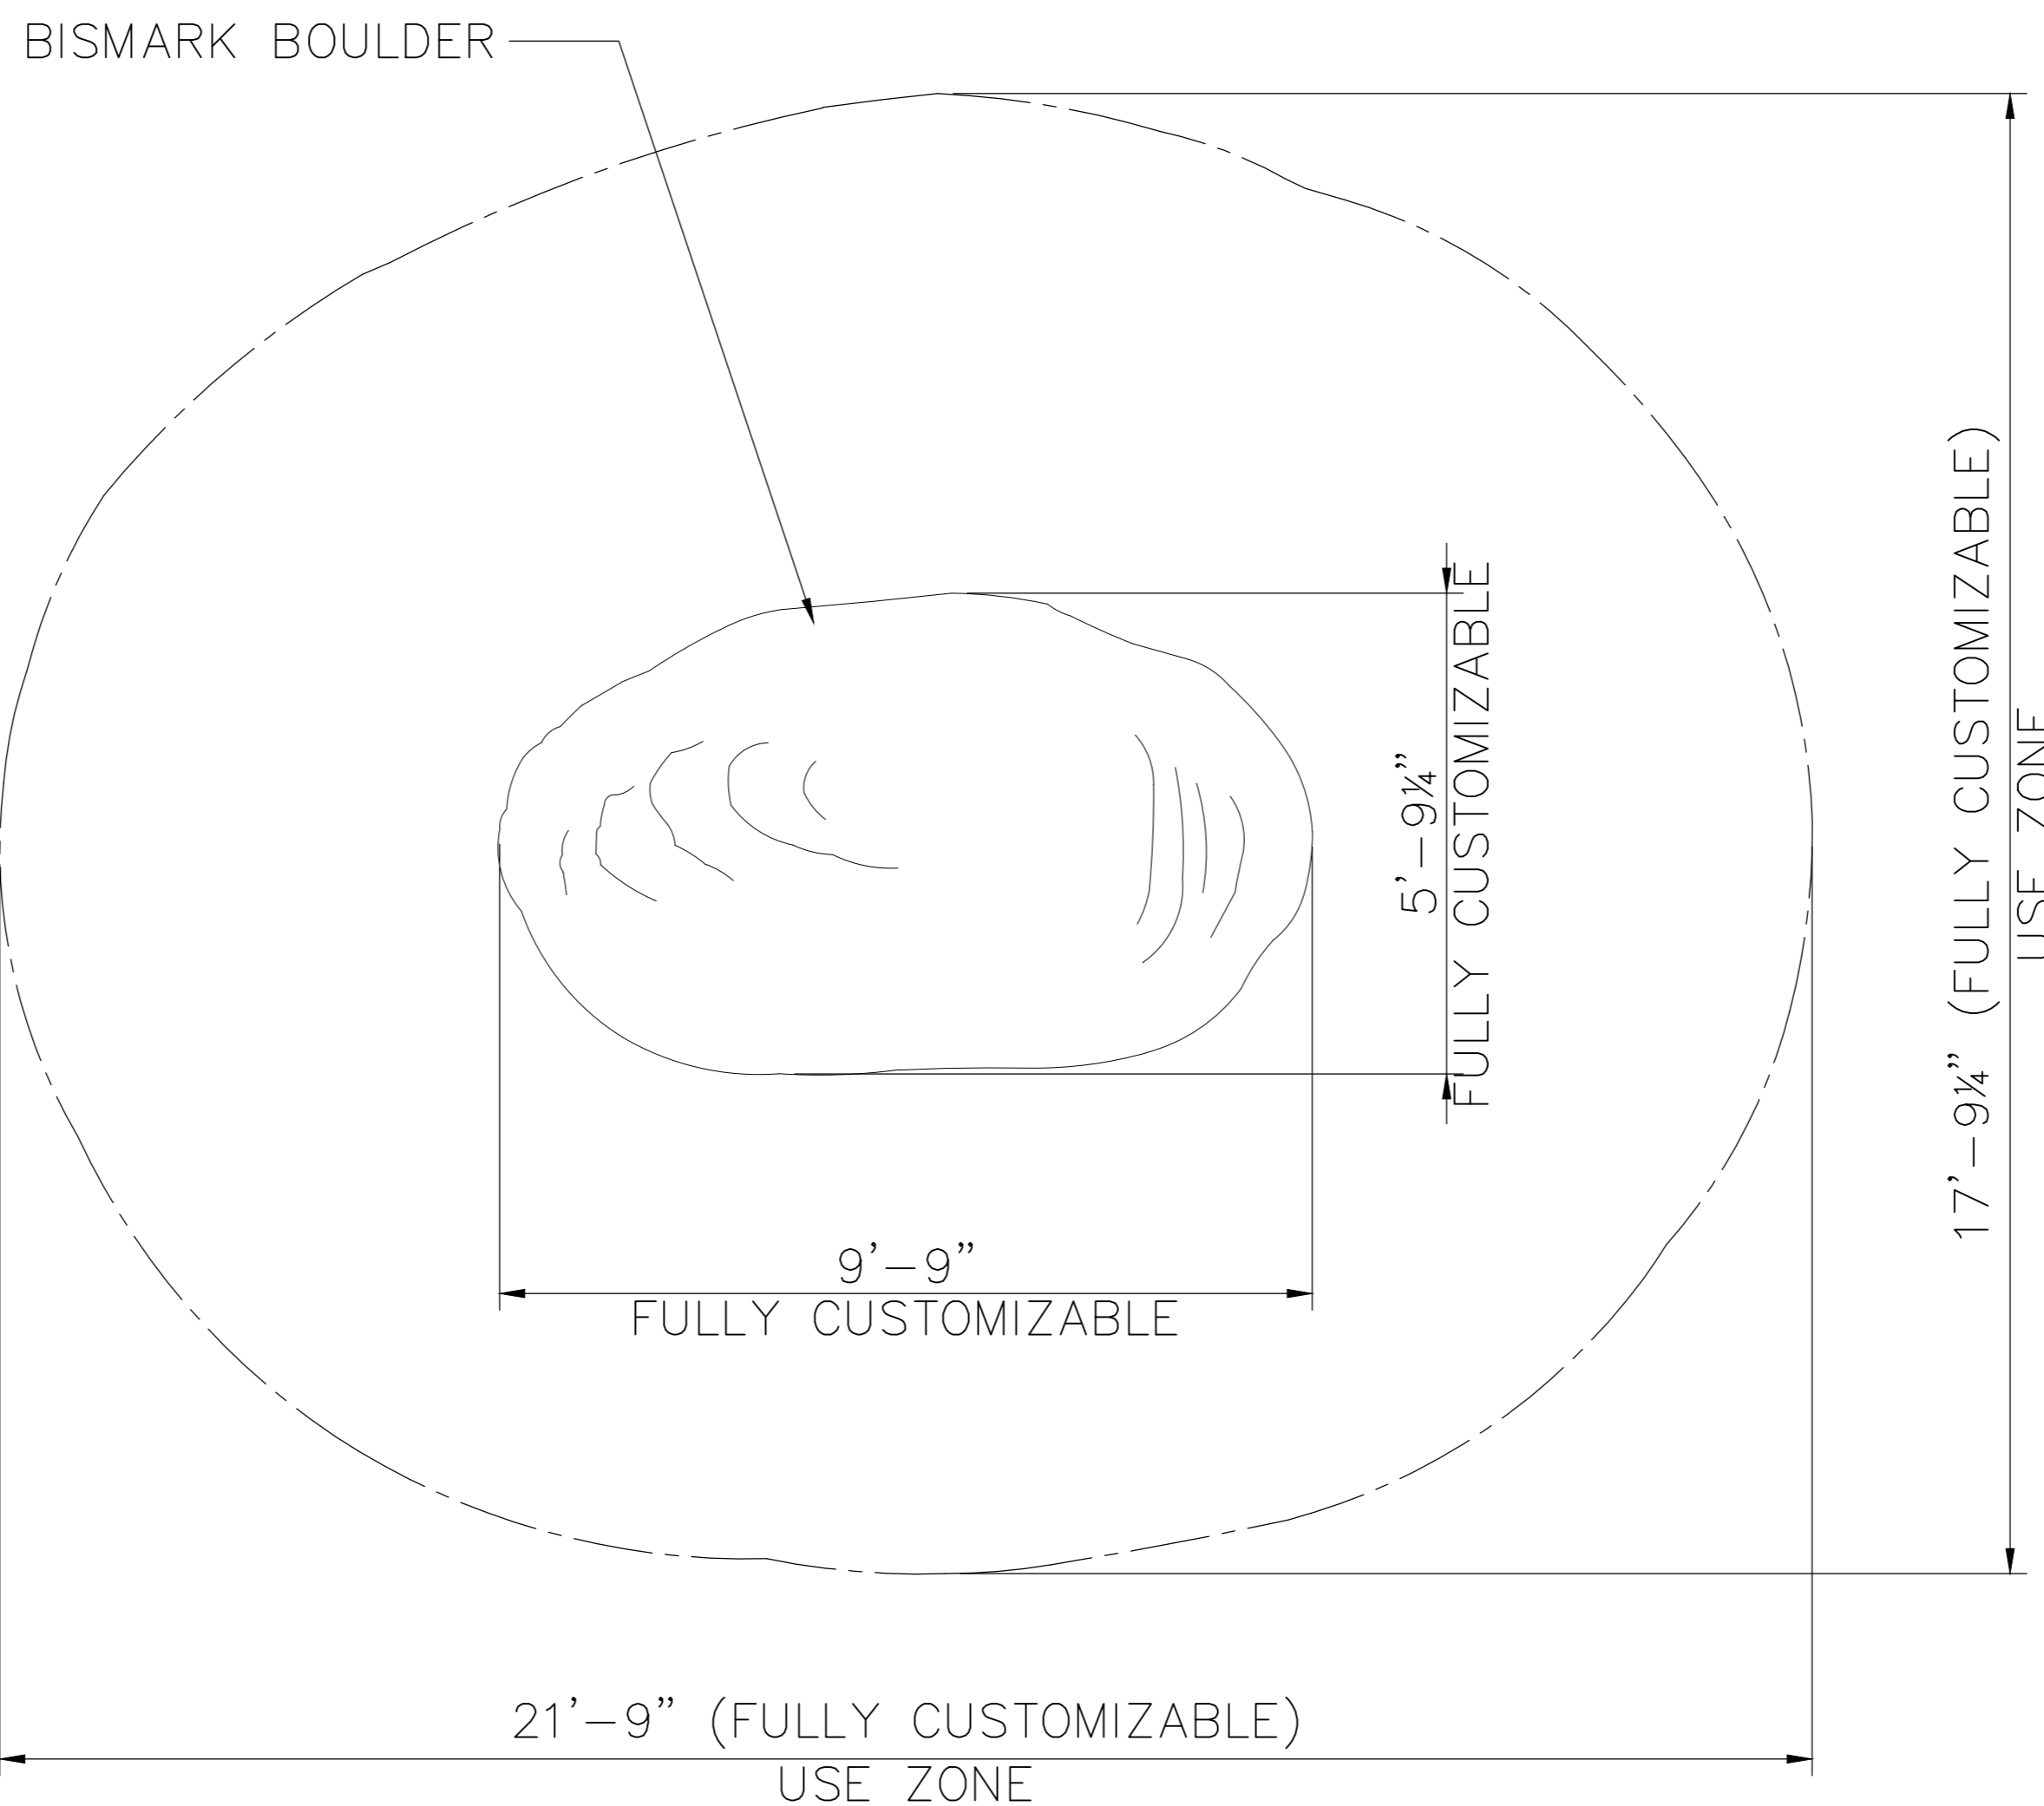

Specifications

Age Range:

5 - 12 years
13+ years

Dimensions:

Fully Customizable

Use Zone:

Based Upon
Dimensions

Mounting Options:

4400 Oneal St. Greenville, TX 75401

903.454.9237

info@the4kids.com

www.the4kids.com

BISMARK BOULDER
FULLY CUSTOMIZABLE

TOP VIEW

SCALE: 1/2" = 1'

SEALANT BED