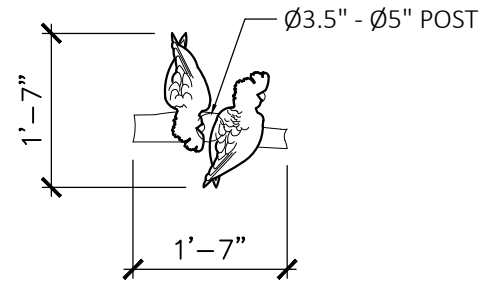

Specifications

Age Range:

N/A

Dimensions:

19.25”L x 19.25”W x
Post Height

Use Zone:

N/A

Mounting Options:

4400 Oneal St. Greenville, TX 75401

903.454.9237

info@the4kids.com

www.the4kids.com

BLACK PALM COCKATOO PAIR

19.25" X 19.25" X POST HEIGHT

PRODUCT VIEW

SCALE: NTS

TOP VIEW

SCALE: 1/2" = 1'

ALL RIGHTS RESERVED. THIS DRAWING IS PROPERTY OF THE 4 KIDS INC. AND MAY BE USED ONLY WHEN UTILIZING THE 4 KIDS INC. GENERAL TERMS AND CONDITIONS APPLY AND ARE INCORPORATED HERE IN BY REFERENCE. THIS DETAIL MAY NOT APPLY TO ALL CONDITIONS AND CONSTRUCTION SITUATIONS.