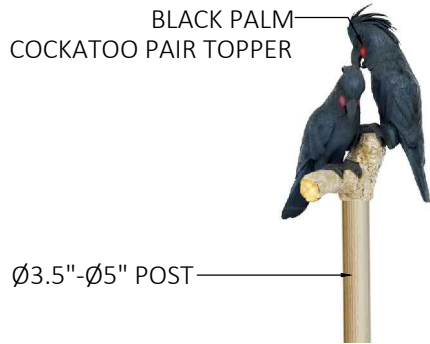

4400 Oneal St. Greenville, TX 75401

903.454.9237

info@the4kids.com

www.the4kids.com

BLACK PALM COCKATOO PAIR

19.25" X 19.25" X POST HEIGHT

PRODUCT VIEW

SCALE: NTS

TOP VIEW

SCALE: 1/2" = 1'

ALL RIGHTS RESERVED. THIS DRAWING IS PROPERTY OF THE 4 KIDS INC. AND MAY BE USED ONLY WHEN UTILIZING THE 4 KIDS INC. GENERAL TERMS AND CONDITIONS APPLY AND ARE INCORPORATED HERE IN BY REFERENCE. THIS DETAIL MAY NOT APPLY TO ALL CONDITIONS AND CONSTRUCTION SITUATIONS.