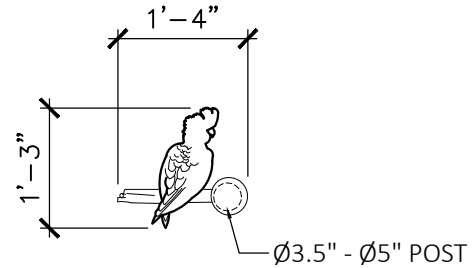

Specifications

Age Range:

N/A

Dimensions:

16.25"L x 15"W x

Post Height

Use Zone:

N/A

SCALE: NTS

TOP VIEW

SCALE: 1/2" = 1'

ALL RIGHTS RESERVED. THIS DRAWING IS PROPERTY OF THE 4 KIDS INC. AND MAY BE USED ONLY WHEN UTILIZING THE 4 KIDS INC. GENERAL TERMS AND CONDITIONS APPLY AND ARE INCORPORATED HERE IN BY REFERENCE. THIS DETAIL MAY NOT APPLY TO ALL CONDITIONS AND CONSTRUCTION SITUATIONS.