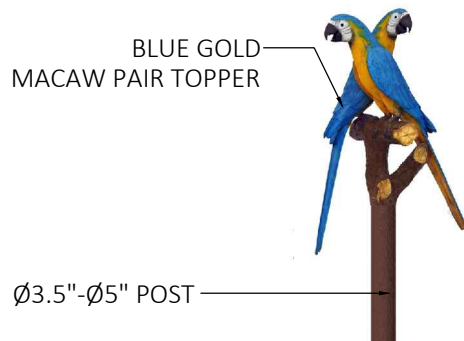

Specifications

Age Range:

N/A

Dimensions:

21.5"L x 18"W x
Post Height

Use Zone:

N/A

Mounting Options:

4400 Oneal St. Greenville, TX 75401

903.454.9237

info@the4kids.com

www.the4kids.com

BLUE GOLD MACAW PAIR POST TOPPER

21.5" X 18" X POST HEIGHT

PRODUCT VIEW

SCALE: NTS

TOP VIEW

SCALE: 1/2" = 1'

ALL RIGHTS RESERVED. THIS DRAWING IS PROPERTY OF THE 4 KIDS INC. AND MAY BE USED ONLY WHEN UTILIZING THE 4 KIDS INC. GENERAL TERMS AND CONDITIONS APPLY AND ARE INCORPORATED HERE IN BY REFERENCE. THIS DETAIL MAY NOT APPLY TO ALL CONDITIONS AND CONSTRUCTION SITUATIONS.