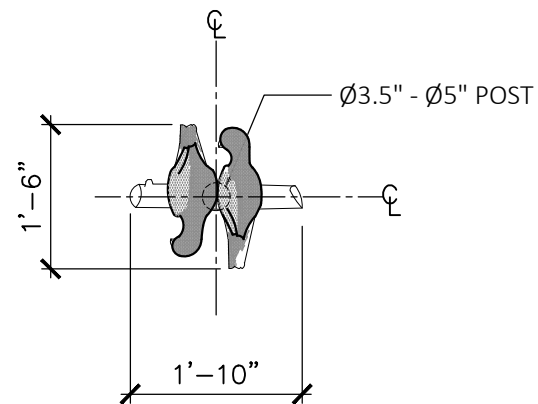

Specifications

Age Range:

N/A

Dimensions:

21.5"L x 18"W x
Post Height

Use Zone:

N/A

Mounting Options:

4400 Oneal St. Greenville, TX 75401

903.454.9237

info@the4kids.com

www.the4kids.com

BLUE GOLD MACAW PAIR POST TOPPER

21.5" X 18" X POST HEIGHT

PRODUCT VIEW

SCALE: NTS

TOP VIEW

SCALE: 1/2" = 1'

ALL RIGHTS RESERVED. THIS DRAWING IS PROPERTY OF THE 4 KIDS INC. AND MAY BE USED ONLY WHEN UTILIZING THE 4 KIDS INC. GENERAL TERMS AND CONDITIONS APPLY AND ARE INCORPORATED HERE IN BY REFERENCE. THIS DETAIL MAY NOT APPLY TO ALL CONDITIONS AND CONSTRUCTION SITUATIONS.