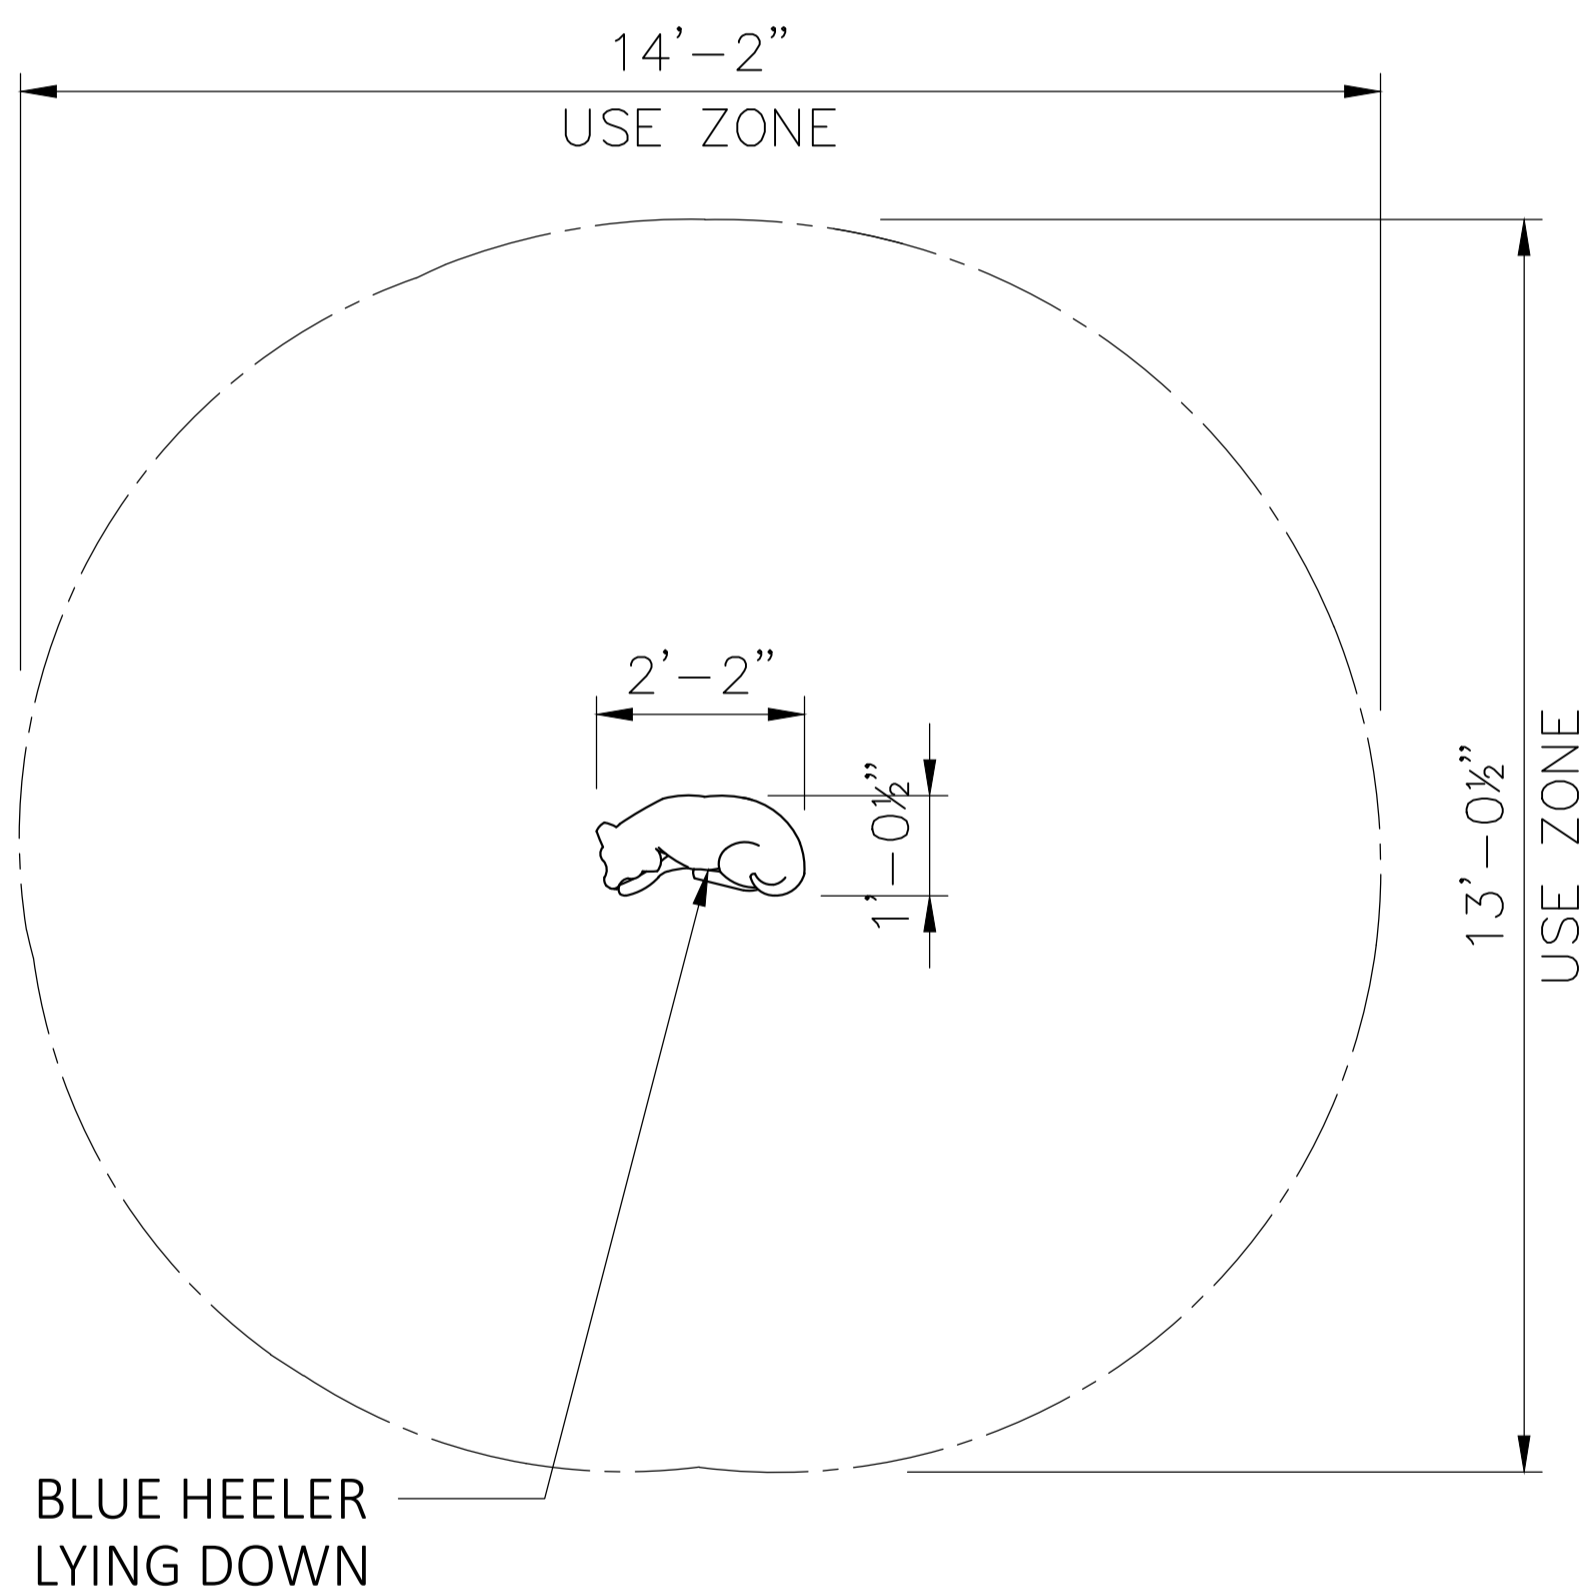

Dimensions:

2'2"L x 1' 1/2"W x
2'1"H

Use Zone:

14'2"L x 13'.5"W

Mounting Options:

Installation Option 1
Installation Option 2

Contact Us

Ordering from The 4 Kids is easy, initial consultation & quote is free. We can also provide you with design ideas and conceptual drawings. We want your whole experience with The 4 Kids to be smooth & rewarding.

4400 Oneal St. Greenville, TX 75401

903.454.9237

info@the4kids.com

www.the4kids.com

© 2014 The 4 Kids Inc. All rights reserved.

BLUE HEELER LYING DOWN

2'2"L x 1½"W x 2'1"H

TOP VIEW

SCALE: 1/2" = 1'