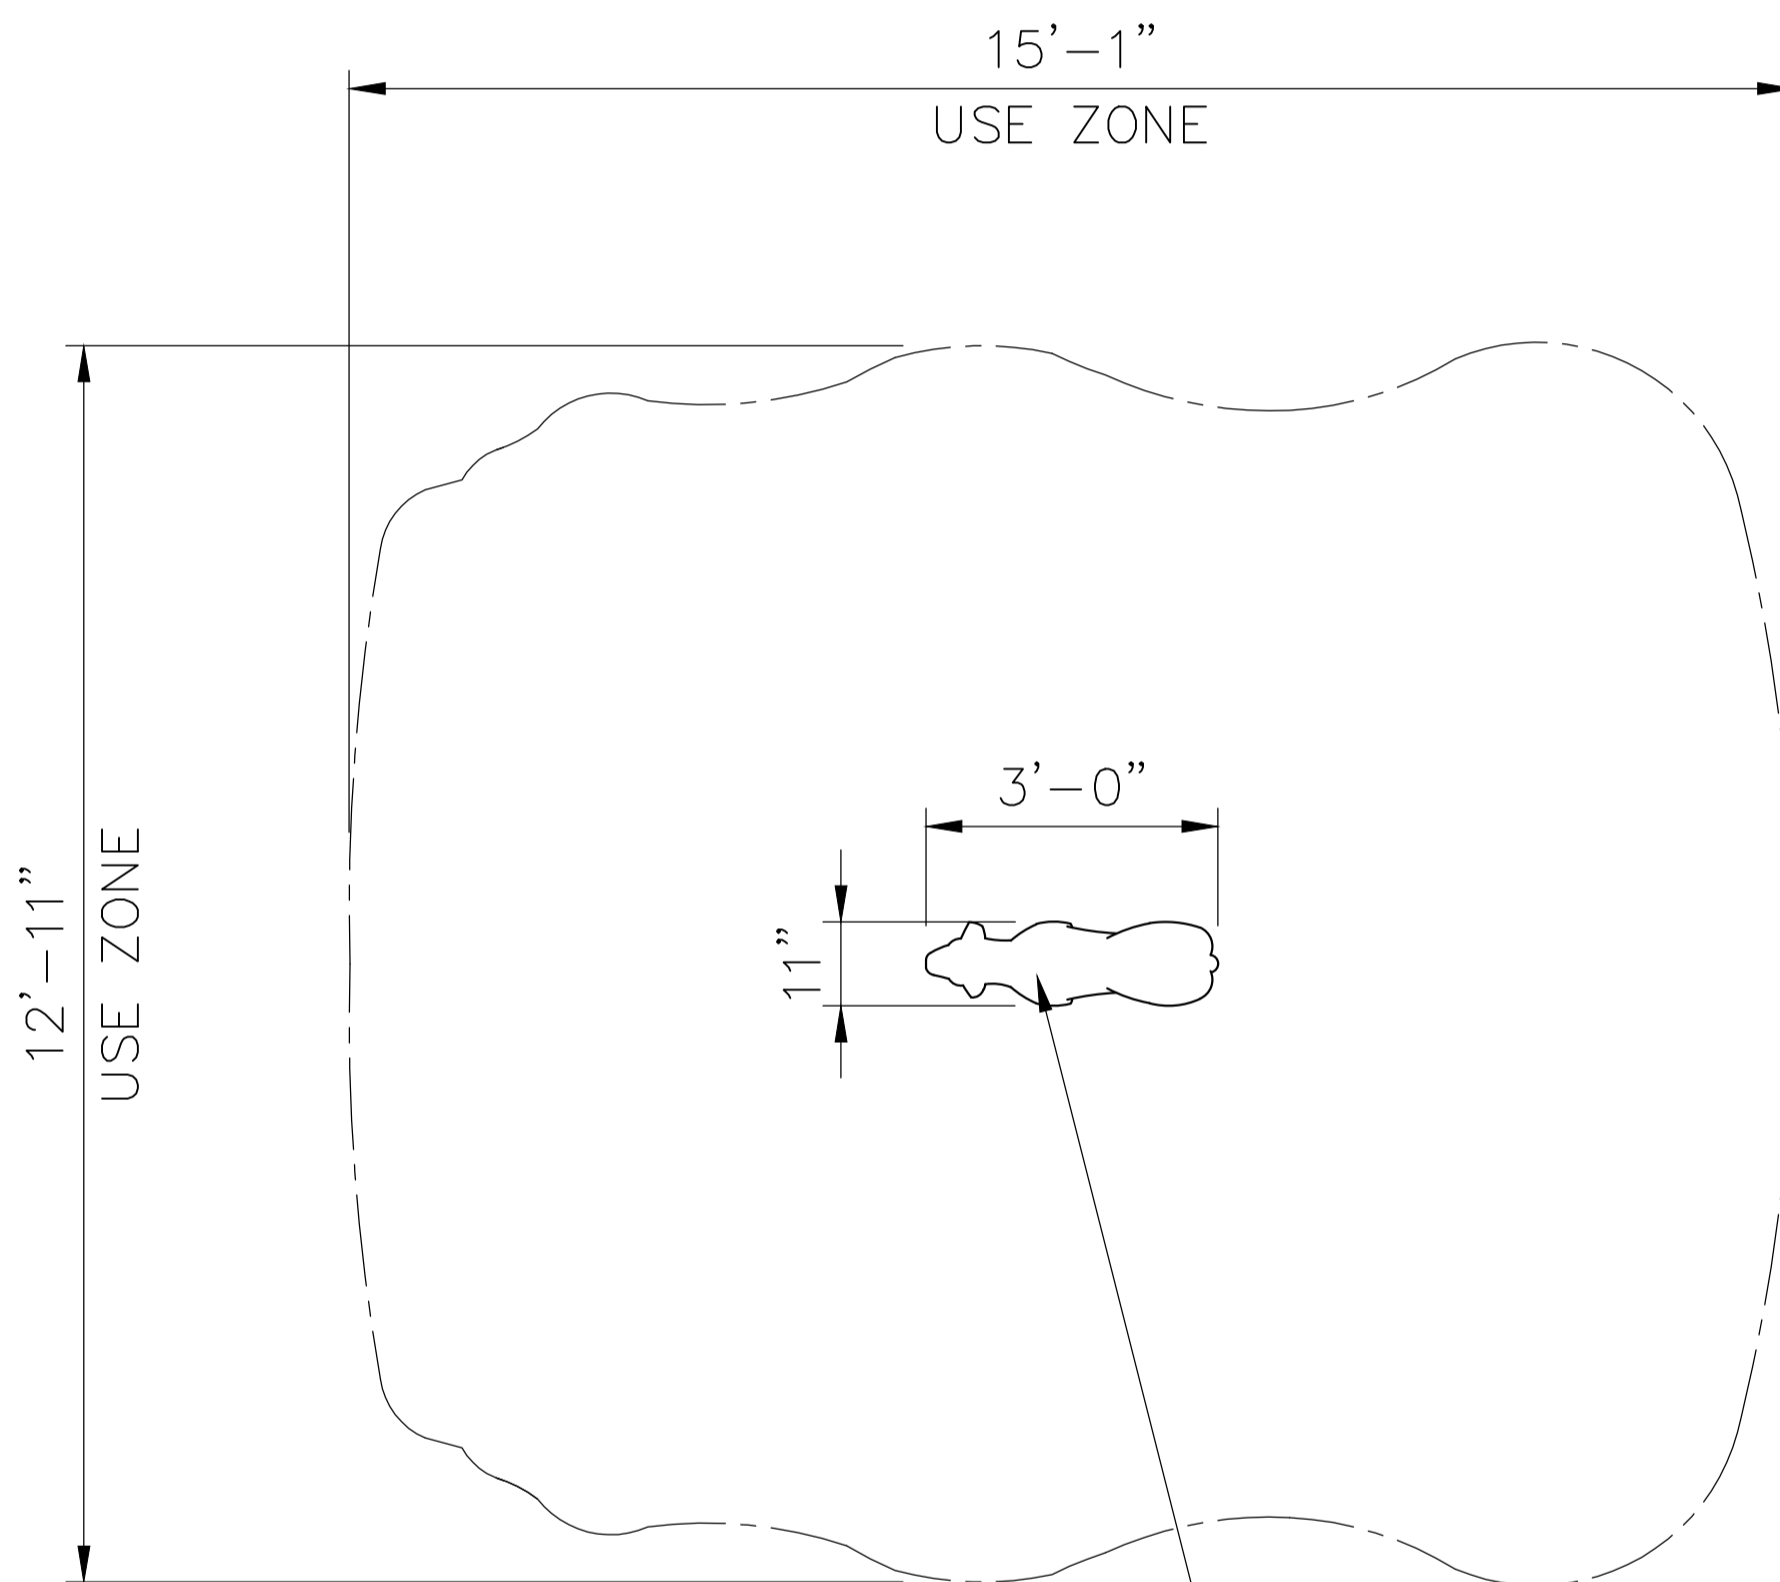

BLUE HEELER SCULPTURE
36.5" X 10.5" X 27.5"

BLUE HEELER SCULPTURE

TOP VIEW

SCALE: 1/2" = 1'-0"