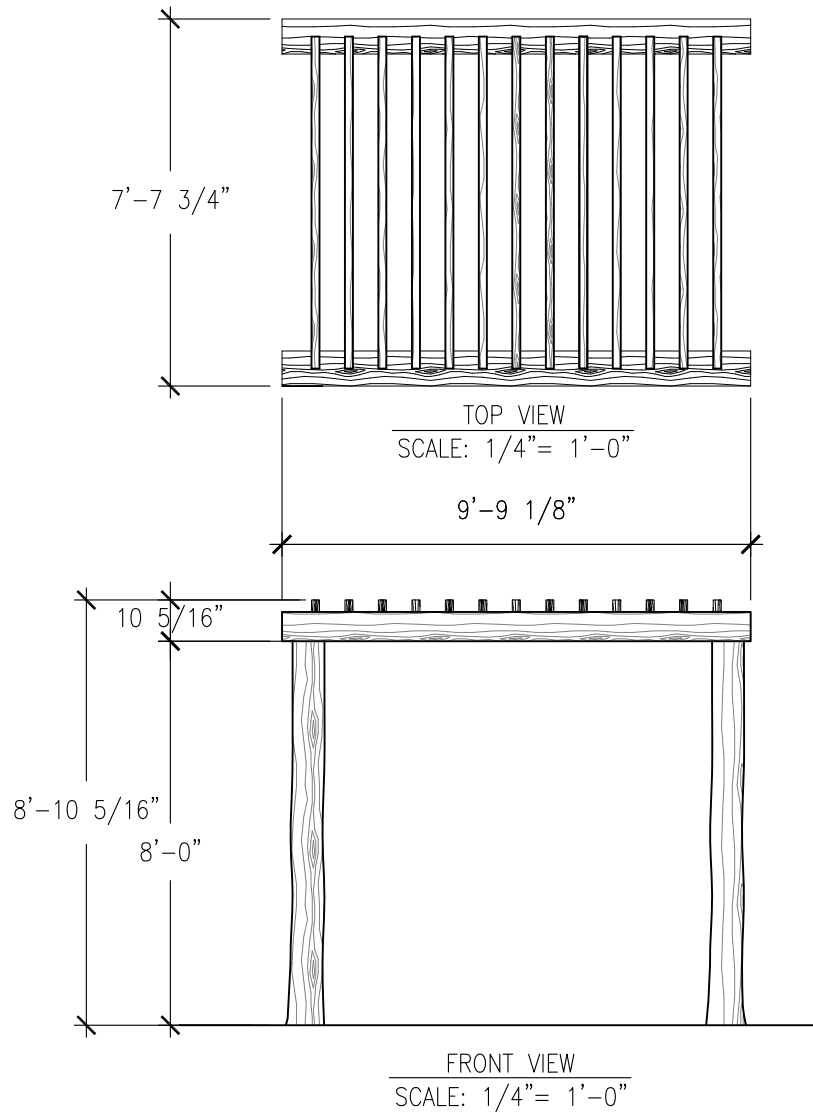

ALL RIGHTS RESERVED. THIS DRAWING IS PROPERTY OF THE 4 KIDS INC. AND MAY BE USED ONLY WHEN UTILIZING THE 4 KIDS PRODUCTS. THE 4 KIDS INC. GENERAL TERMS AND CONDITIONS APPLY AND ARE INCORPORATE HERE IN BY REFERENCE. THIS DETAIL MAY NOT APPLY TO ALL CONDITIONS AND CONSTRUCTION SITUATIONS.

CUSTOM THEMED PLAYGROUNDS

4400 ONEAL STREET, GREENVILLE, TX 75401 PHONE 903.454.9237 FAX 903.454.3642

TITLE: BLUE RIDGE PERGOLA

TYPE DWG: DETAIL

SCALE: AS NOTED

DWG. SHEET: **PER109**