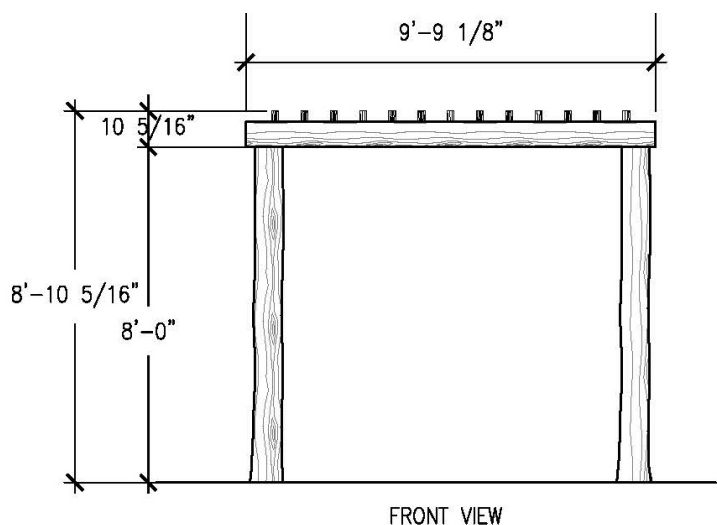

**Specifications**

**Age Range:**  
N/A

**Dimensions:**  
9'9.25\"L x 7'7.5\"W x 8'10.25\"H

**Use Zone:**  
N/A

**Mounting Options:**  
Installation Option 1  
Installation Option 2

**Contact Us**

Ordering from The 4 Kids is easy, initial consultation & quote is free. We can also provide you with design ideas and conceptual drawings. We want your whole experience with The 4 Kids to be smooth & rewarding.