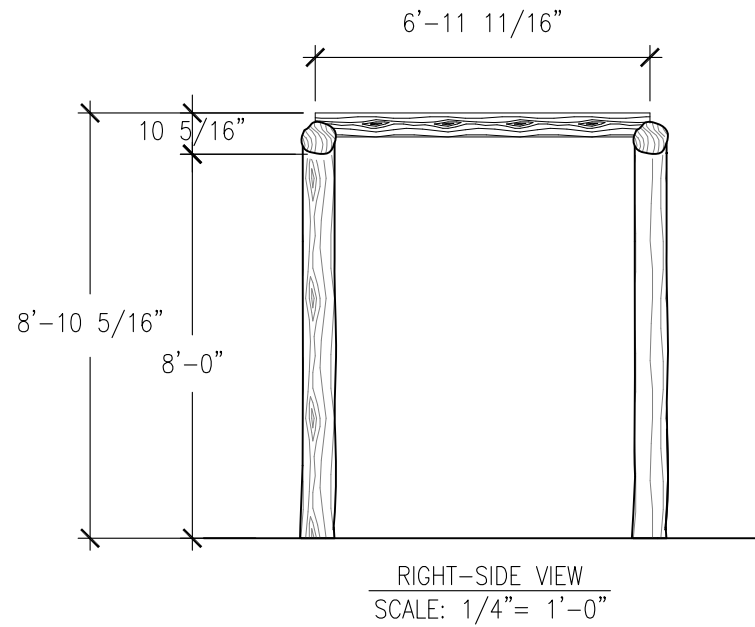

ALL RIGHTS RESERVED. THIS DRAWING IS PROPERTY OF THE 4 KIDS INC. AND MAY BE USED ONLY WHEN UTILIZING THE 4 KIDS PRODUCTS. THE 4 KIDS INC. GENERAL TERMS AND CONDITIONS APPLY AND ARE INCORPORATE HERE IN BY REFERENCE. THIS DETAIL MAY NOT APPLY TO ALL CONDITIONS AND CONSTRUCTION SITUATIONS.

CUSTOM THEMED PLAYGROUNDS

4400 ONEAL STREET, GREENVILLE, TX 75401 PHONE 903.454.9237 FAX 903.454.3642

TITLE: BLUE RIDGE PERGOLA

TYPE DWG: DETAIL

SCALE: AS NOTED

DWG. SHEET: **PER109**