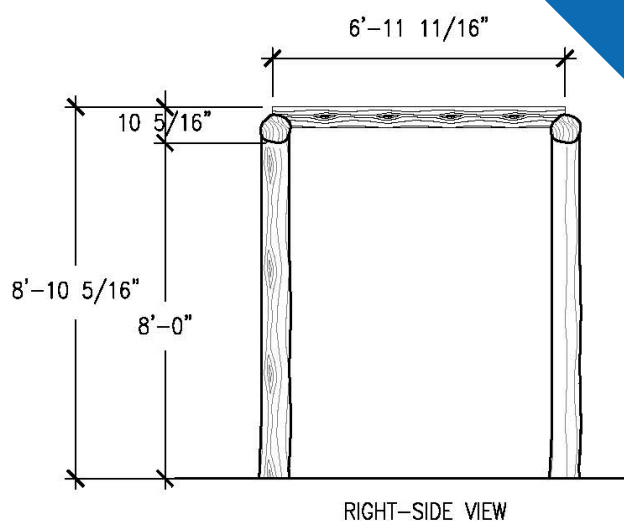

**Specifications**

**Age Range:**  
N/A

**Dimensions:**  
9'9.25\"L x 7'7.5\"W x 8'10.25\"H

**Use Zone:**  
N/A

**Mounting Options:**  
Installation Option 1  
Installation Option 2

**Contact Us**

Ordering from The 4 Kids is easy, initial consultation & quote is free. We can also provide you with design ideas and conceptual drawings. We want your whole experience with The 4 Kids to be smooth & rewarding.