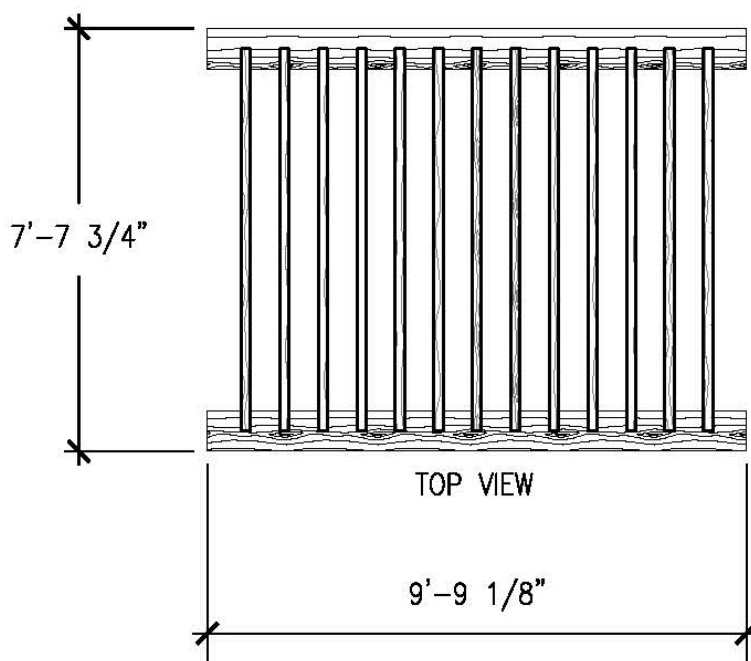

**Specifications**

**Age Range:**  
N/A

**Dimensions:**  
9'9.25\"L x 7'7.5\"W x 8'10.25\"H

**Use Zone:**  
N/A

**Mounting Options:**  
Installation Option 1  
Installation Option 2

**Contact Us**

Ordering from The 4 Kids is easy, initial consultation & quote is free. We can also provide you with design ideas and conceptual drawings. We want your whole experience with The 4 Kids to be smooth & rewarding.