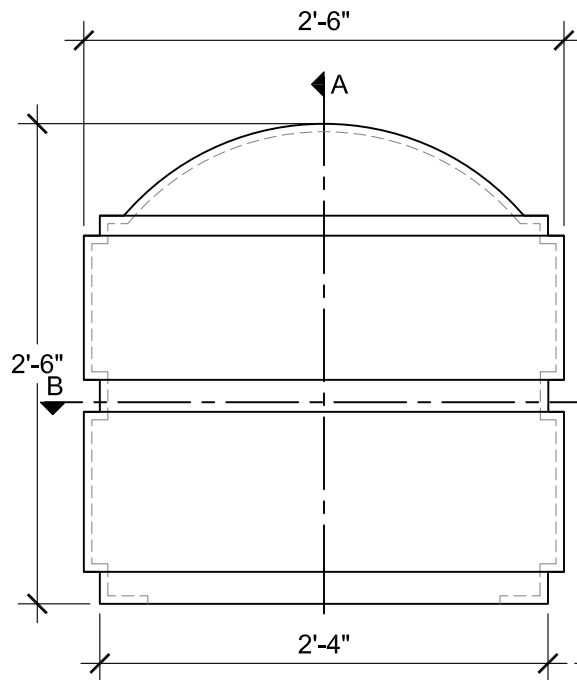

SIZE CHART

NAME	HEIGHT	WIDTH
SBOP 075.1	2'-0"	2'-0"
SBOP 075.2	2'-6"	2'-6"
SBOP 075.3	3'-0"	3'-0"
SBOP 075.4	3'-6"	3'-6"
SBOP 075.5	4'-0"	4'-0"

FRONT VIEW
SCALE: 1"= 1'-0"

SECTION A
SCALE: 1"= 1'-0"

SECTION B
SCALE: 1"= 1'-0"