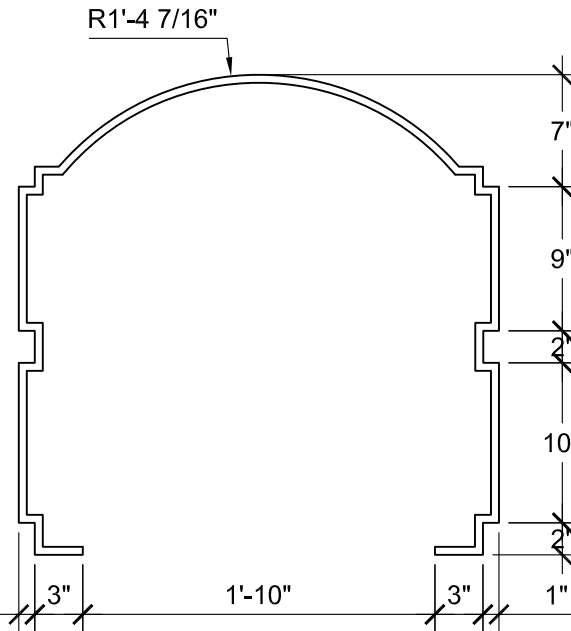

SIZE CHART

NAME	HEIGHT	WIDTH
SBOP 075.1	2'-0"	2'-0"
SBOP 075.2	2'-6"	2'-6"
SBOP 075.3	3'-0"	3'-0"
SBOP 075.4	3'-6"	3'-6"
SBOP 075.5	4'-0"	4'-0"

FRONT VIEW
SCALE: 1"= 1'-0"

SECTION A
SCALE: 1"= 1'-0"

SECTION B
SCALE: 1"= 1'-0"