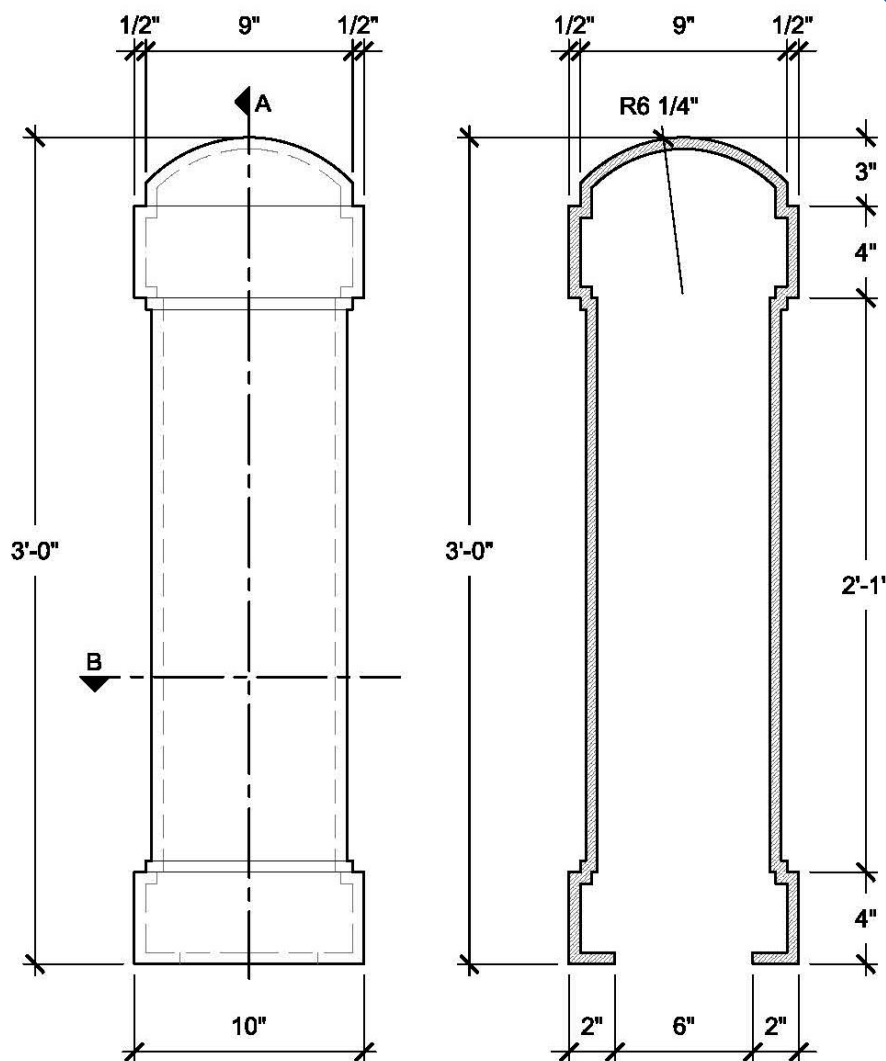

SECTION B

Specifications

Age Range:
N/A

Dimensions:
10"L x 8.5"W x 36"H

Use Zone:
N/A

Mounting Options:
See Typical
Installation Details

FRONT VIEW

SECTION A

SIZE CHART

NAME	HEIGHT	WIDTH
SBO 009.1	2'-0"	0'-7"
SBO 009.2	2'-6"	0'-9"
SBO 009.3	3'-0"	0'-10"
SBO 009.4	3'-6"	1'-0"
SBO 009.5	4'-0"	1'-2"

Contact Us

Ordering from The 4 Kids is easy, initial consultation & quote is free. We can also provide you with design ideas and conceptual drawings. We want your whole experience with The 4 Kids to be smooth & rewarding.

SIZE CHART		
NAME	HEIGHT	WIDTH
SBO 009.1	2'-0"	0'-7"
SBO 009.2	2'-6"	0'-9"
SBO 009.3	3'-0"	0'-10"
SBO 009.4	3'-6"	1'-0"
SBO 009.5	4'-0"	1'-2"

ALL RIGHTS RESERVED. THIS DRAWING IS PROPERTY OF THE 4 KIDS INC. AND MAY BE USED ONLY WHEN UTILIZING THE 4 KIDS PRODUCTS. THE 4 KIDS INC. GENERAL TERMS AND CONDITIONS APPLY AND ARE INCORPORATE HERE IN BY REFERENCE. THIS DETAIL MAY NOT APPLY TO ALL CONDITIONS AND CONSTRUCTION SITUATIONS.