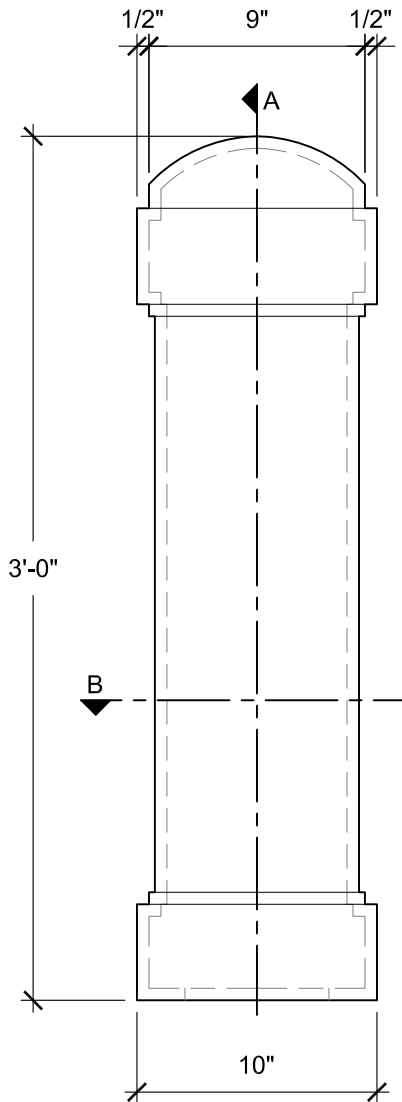

SECTION B

Specifications

Age Range:
N/A

Dimensions:
10"L x 8.5"W x 36"H

Use Zone:
N/A

Mounting Options:
See Typical
Installation Details

FRONT VIEW

SECTION A

SIZE CHART

NAME	HEIGHT	WIDTH
SBO 009.1	2'-0"	0'-7"
SBO 009.2	2'-6"	0'-9"
SBO 009.3	3'-0"	0'-10"
SBO 009.4	3'-6"	1'-0"
SBO 009.5	4'-0"	1'-2"

Contact Us

Ordering from The 4 Kids is easy, initial consultation & quote is free. We can also provide you with design ideas and conceptual drawings. We want your whole experience with The 4 Kids to be smooth & rewarding.

4400 Oneal St. Greenville, TX 75401

903.454.9237

info@the4kids.com

www.the4kids.com

© 2014 The 4 Kids Inc. All rights reserved.

FRONT VIEW
SCALE: 1 1/2" = 1'-0"

SECTION A
SCALE: 1 1/2" = 1'-0"

SECTION B
SCALE: 3" = 1'-0"

SIZE CHART		
NAME	HEIGHT	WIDTH
SBO 009.1	2'-0"	0'-7"
SBO 009.2	2'-6"	0'-9"
SBO 009.3	3'-0"	0'-10"
SBO 009.4	3'-6"	1'-0"
SBO 009.5	4'-0"	1'-2"

ALL RIGHTS RESERVED. THIS DRAWING IS PROPERTY OF THE 4 KIDS INC. AND MAY BE USED ONLY WHEN UTILIZING THE 4 KIDS PRODUCTS. THE 4 KIDS INC. GENERAL TERMS AND CONDITIONS APPLY AND ARE INCORPORATE HERE IN BY REFERENCE. THIS DETAIL MAY NOT APPLY TO ALL CONDITIONS AND CONSTRUCTION SITUATIONS.