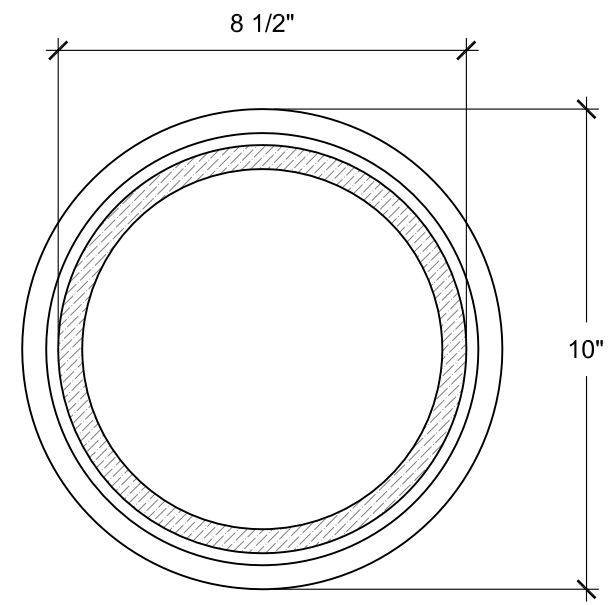

SECTION B

Specifications

Age Range:
N/A

Dimensions:
10"L x 8.5"W x 36"H

Use Zone:
N/A

Mounting Options:
See Typical
Installation Details

FRONT VIEW

SECTION A

SIZE CHART

NAME	HEIGHT	WIDTH
SBO 009.1	2'-0"	0'-7"
SBO 009.2	2'-6"	0'-9"
SBO 009.3	3'-0"	0'-10"
SBO 009.4	3'-6"	1'-0"
SBO 009.5	4'-0"	1'-2"

Contact Us

Ordering from The 4 Kids is easy, initial consultation & quote is free. We can also provide you with design ideas and conceptual drawings. We want your whole experience with The 4 Kids to be smooth & rewarding.

4400 Oneal St. Greenville, TX 75401

903.454.9237

info@the4kids.com

www.the4kids.com

© 2014 The 4 Kids Inc. All rights reserved.

FRONT VIEW
SCALE: 1 1/2" = 1'-0"

SECTION A
SCALE: 1 1/2" = 1'-0"

SECTION B
SCALE: 3" = 1'-0"

SIZE CHART		
NAME	HEIGHT	WIDTH
SBO 009.1	2'-0"	0'-7"
SBO 009.2	2'-6"	0'-9"
SBO 009.3	3'-0"	0'-10"
SBO 009.4	3'-6"	1'-0"
SBO 009.5	4'-0"	1'-2"

ALL RIGHTS RESERVED. THIS DRAWING IS PROPERTY OF THE 4 KIDS INC. AND MAY BE USED ONLY WHEN UTILIZING THE 4 KIDS PRODUCTS. THE 4 KIDS INC. GENERAL TERMS AND CONDITIONS APPLY AND ARE INCORPORATE HERE IN BY REFERENCE. THIS DETAIL MAY NOT APPLY TO ALL CONDITIONS AND CONSTRUCTION SITUATIONS.