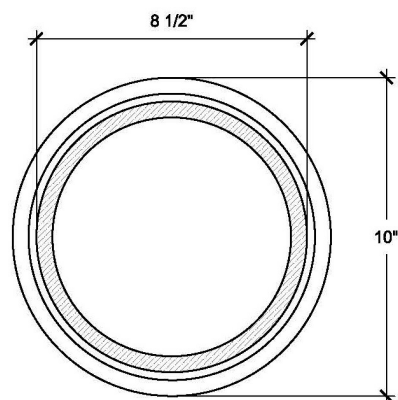

SECTION B

Specifications

Age Range:
N/A

Dimensions:
10"L x 8.5"W x 36"H

Use Zone:
N/A

Mounting Options:
See Typical
Installation Details

FRONT VIEW

SECTION A

SIZE CHART

NAME	HEIGHT	WIDTH
SBO 009.1	2'-0"	0'-7"
SBO 009.2	2'-6"	0'-9"
SBO 009.3	3'-0"	0'-10"
SBO 009.4	3'-6"	1'-0"
SBO 009.5	4'-0"	1'-2"

Contact Us

Ordering from The 4 Kids is easy, initial consultation & quote is free. We can also provide you with design ideas and conceptual drawings. We want your whole experience with The 4 Kids to be smooth & rewarding.

SIZE CHART		
NAME	HEIGHT	WIDTH
SBO 009.1	2'-0"	0'-7"
SBO 009.2	2'-6"	0'-9"
SBO 009.3	3'-0"	0'-10"
SBO 009.4	3'-6"	1'-0"
SBO 009.5	4'-0"	1'-2"

ALL RIGHTS RESERVED. THIS DRAWING IS PROPERTY OF THE 4 KIDS INC. AND MAY BE USED ONLY WHEN UTILIZING THE 4 KIDS PRODUCTS. THE 4 KIDS INC. GENERAL TERMS AND CONDITIONS APPLY AND ARE INCORPORATE HERE IN BY REFERENCE. THIS DETAIL MAY NOT APPLY TO ALL CONDITIONS AND CONSTRUCTION SITUATIONS.