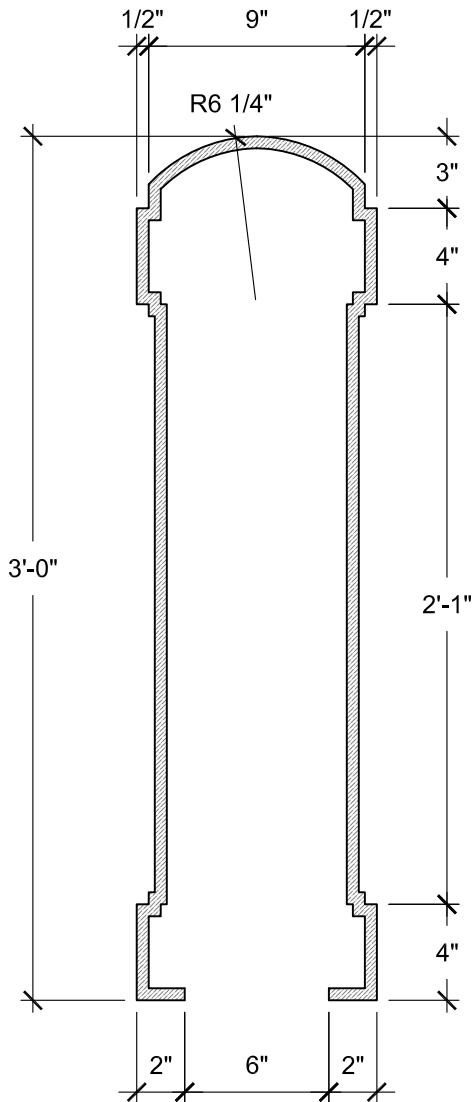

SECTION B

Specifications

Age Range:
N/A

Dimensions:
10"L x 8.5"W x 36"H

Use Zone:
N/A

Mounting Options:
See Typical
Installation Details

FRONT VIEW

SECTION A

SIZE CHART

NAME	HEIGHT	WIDTH
SBO 009.1	2'-0"	0'-7"
SBO 009.2	2'-6"	0'-9"
SBO 009.3	3'-0"	0'-10"
SBO 009.4	3'-6"	1'-0"
SBO 009.5	4'-0"	1'-2"

Contact Us

Ordering from The 4 Kids is easy, initial consultation & quote is free. We can also provide you with design ideas and conceptual drawings. We want your whole experience with The 4 Kids to be smooth & rewarding.

4400 Oneal St. Greenville, TX 75401

903.454.9237

info@the4kids.com

www.the4kids.com

© 2014 The 4 Kids Inc. All rights reserved.

FRONT VIEW
SCALE: 1 1/2" = 1'-0"

SECTION A
SCALE: 1 1/2" = 1'-0"

SECTION B
SCALE: 3" = 1'-0"

SIZE CHART		
NAME	HEIGHT	WIDTH
SBO 009.1	2'-0"	0'-7"
SBO 009.2	2'-6"	0'-9"
SBO 009.3	3'-0"	0'-10"
SBO 009.4	3'-6"	1'-0"
SBO 009.5	4'-0"	1'-2"

ALL RIGHTS RESERVED. THIS DRAWING IS PROPERTY OF THE 4 KIDS INC. AND MAY BE USED ONLY WHEN UTILIZING THE 4 KIDS PRODUCTS. THE 4 KIDS INC. GENERAL TERMS AND CONDITIONS APPLY AND ARE INCORPORATE HERE IN BY REFERENCE. THIS DETAIL MAY NOT APPLY TO ALL CONDITIONS AND CONSTRUCTION SITUATIONS.