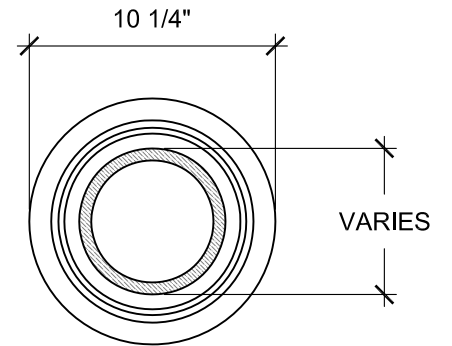

## Specifications

**Age Range:**  
N/A

**Dimensions:**  
10-1/4"D x 36"H

**Use Zone:**  
N/A

**Mounting Options:**  
See Typical  
Installation Details

## SIZE CHART

NAME	HEIGHT	WIDTH
SBO 019.1	2'-0"	6 3/4"
SBO 019.2	2'-6"	8 1/2"
SBO 019.3	3'-0"	10 1/4"
SBO 019.4	3'-6"	1'-0"
SBO 019.5	4'-0"	1'-1 3/4"

4400 Oneal St. Greenville, TX 75401

903.454.9237

info@the4kids.com

www.the4kids.com

© 2014 The 4 Kids Inc. All rights reserved.

FRONT VIEW  
SCALE: 1 1/2" = 1'-0"

SECTION A  
SCALE: 1 1/2" = 1'-0"

SIZE CHART		
NAME	HEIGHT	WIDTH
SBO 019.1	2'-0"	6 3/4"
SBO 019.2	2'-6"	8 1/2"
SBO 019.3	3'-0"	10 1/4"
SBO 019.4	3'-6"	1'-0"
SBO 019.5	4'-0"	1'-1 3/4"

SECTION B  
SCALE: 1 1/2" = 1'-0"

ALL RIGHTS RESERVED. THIS DRAWING IS PROPERTY OF THE 4 KIDS INC. AND MAY BE USED ONLY WHEN UTILIZING THE 4 KIDS PRODUCTS. THE 4 KIDS INC. GENERAL TERMS AND CONDITIONS APPLY AND ARE INCORPORATE HERE IN BY REFERENCE. THIS DETAIL MAY NOT APPLY TO ALL CONDITIONS AND CONSTRUCTION SITUATIONS.