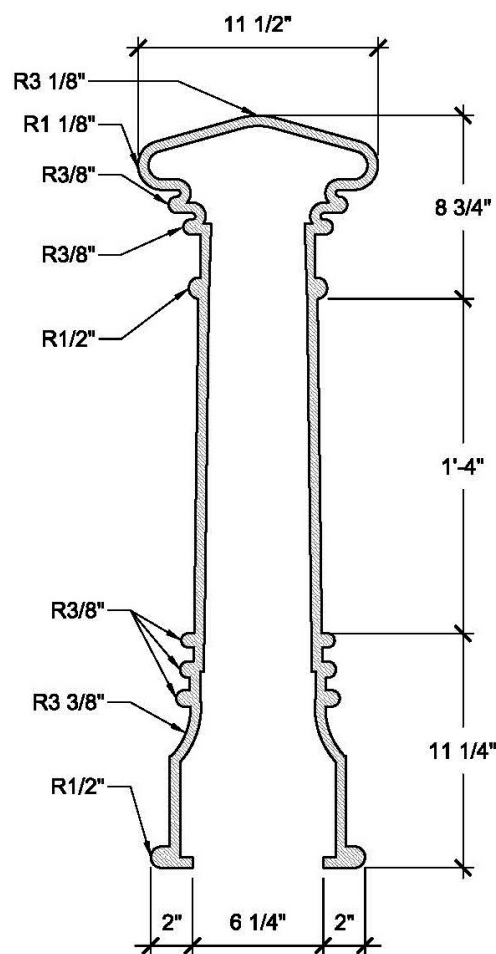

SECTION B

FRONT VIEW

SECTION A

## Specifications

**Age Range:**  
N/A

**Dimensions:**  
10-1/4"D x 36"H

**Use Zone:**  
N/A

**Mounting Options:**  
See Typical  
Installation Details

## SIZE CHART

NAME	HEIGHT	WIDTH
SBO 019.1	2'-0"	6 3/4"
SBO 019.2	2'-6"	8 1/2"
SBO 019.3	3'-0"	10 1/4"
SBO 019.4	3'-6"	1'-0"
SBO 019.5	4'-0"	1'-1 3/4"

4400 Oneal St. Greenville, TX 75401

903.454.9237

info@the4kids.com

www.the4kids.com

© 2014 The 4 Kids Inc. All rights reserved.

FRONT VIEW  
SCALE: 1 1/2" = 1'-0"

SECTION A  
SCALE: 1 1/2" = 1'-0"

SIZE CHART		
NAME	HEIGHT	WIDTH
SBO 019.1	2'-0"	6 3/4"
SBO 019.2	2'-6"	8 1/2"
SBO 019.3	3'-0"	10 1/4"
SBO 019.4	3'-6"	1'-0"
SBO 019.5	4'-0"	1'-1 3/4"