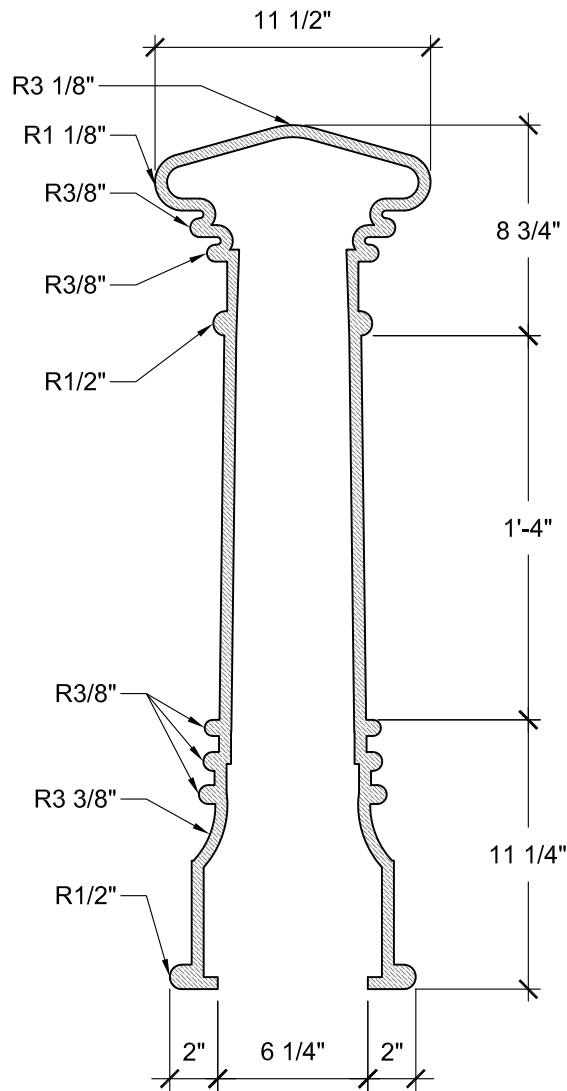

## Specifications

**Age Range:**  
N/A

**Dimensions:**  
10-1/4"D x 36"H

**Use Zone:**  
N/A

**Mounting Options:**  
See Typical  
Installation Details

## SIZE CHART

NAME	HEIGHT	WIDTH
SBO 019.1	2'-0"	6 3/4"
SBO 019.2	2'-6"	8 1/2"
SBO 019.3	3'-0"	10 1/4"
SBO 019.4	3'-6"	1'-0"
SBO 019.5	4'-0"	1'-1 3/4"

4400 Oneal St. Greenville, TX 75401

903.454.9237

info@the4kids.com

www.the4kids.com

© 2014 The 4 Kids Inc. All rights reserved.

FRONT VIEW  
SCALE: 1 1/2" = 1'-0"

SECTION A  
SCALE: 1 1/2" = 1'-0"

SIZE CHART		
NAME	HEIGHT	WIDTH
SBO 019.1	2'-0"	6 3/4"
SBO 019.2	2'-6"	8 1/2"
SBO 019.3	3'-0"	10 1/4"
SBO 019.4	3'-6"	1'-0"
SBO 019.5	4'-0"	1'-1 3/4"

SECTION B  
SCALE: 1 1/2" = 1'-0"

ALL RIGHTS RESERVED. THIS DRAWING IS PROPERTY OF THE 4 KIDS INC. AND MAY BE USED ONLY WHEN UTILIZING THE 4 KIDS PRODUCTS. THE 4 KIDS INC. GENERAL TERMS AND CONDITIONS APPLY AND ARE INCORPORATE HERE IN BY REFERENCE. THIS DETAIL MAY NOT APPLY TO ALL CONDITIONS AND CONSTRUCTION SITUATIONS.