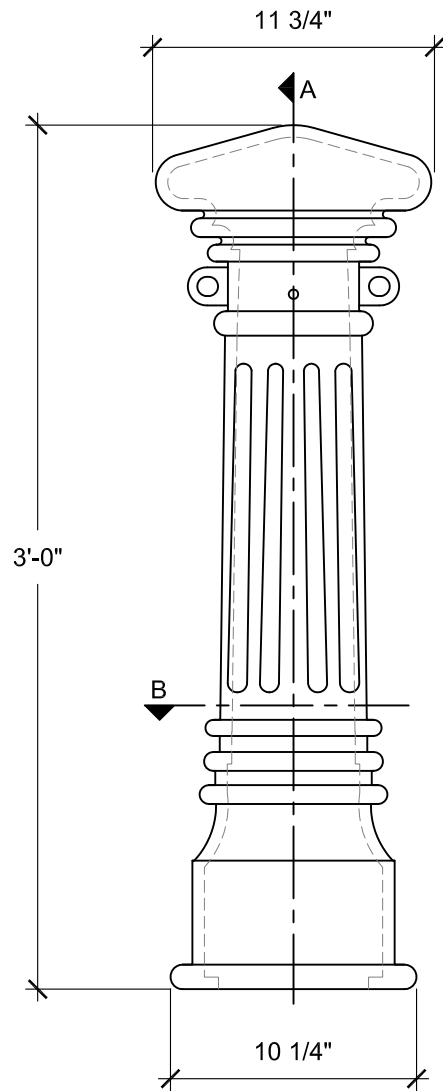

## Specifications

**Age Range:**  
N/A

**Dimensions:**  
10-1/4"D x 36"H

**Use Zone:**  
N/A

**Mounting Options:**  
See Typical  
Installation Details

## SIZE CHART

NAME	HEIGHT	WIDTH
SBO 019.1	2'-0"	6 3/4"
SBO 019.2	2'-6"	8 1/2"
SBO 019.3	3'-0"	10 1/4"
SBO 019.4	3'-6"	1'-0"
SBO 019.5	4'-0"	1'-1 3/4"

4400 Oneal St. Greenville, TX 75401

903.454.9237

info@the4kids.com

www.the4kids.com

© 2014 The 4 Kids Inc. All rights reserved.

FRONT VIEW  
SCALE: 1 1/2" = 1'-0"

SECTION A  
SCALE: 1 1/2" = 1'-0"

SIZE CHART		
NAME	HEIGHT	WIDTH
SBO 019.1	2'-0"	6 3/4"
SBO 019.2	2'-6"	8 1/2"
SBO 019.3	3'-0"	10 1/4"
SBO 019.4	3'-6"	1'-0"
SBO 019.5	4'-0"	1'-1 3/4"

SECTION B  
SCALE: 1 1/2" = 1'-0"

ALL RIGHTS RESERVED. THIS DRAWING IS PROPERTY OF THE 4 KIDS INC. AND MAY BE USED ONLY WHEN UTILIZING THE 4 KIDS PRODUCTS. THE 4 KIDS INC. GENERAL TERMS AND CONDITIONS APPLY AND ARE INCORPORATE HERE IN BY REFERENCE. THIS DETAIL MAY NOT APPLY TO ALL CONDITIONS AND CONSTRUCTION SITUATIONS.