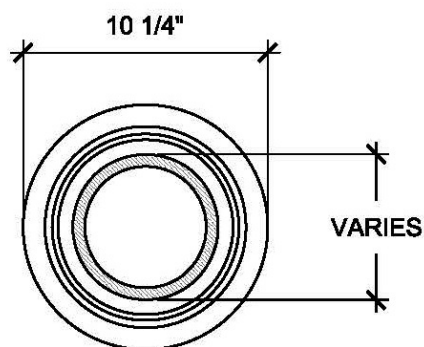

Why Use Us?

Let our team of experienced engineers and artists make your playground the destination for fun! We can create an exciting space where children's imaginations can run wild. A playscape where parents can feel secure and create lasting memories with their whole family.

Key Features

- Size can be completely customized
- Stone finish also available
- Ability to surface mount or install into the ground
- Expert team on hand to guide you, from design to installation
- Free consultation and quote

SECTION B