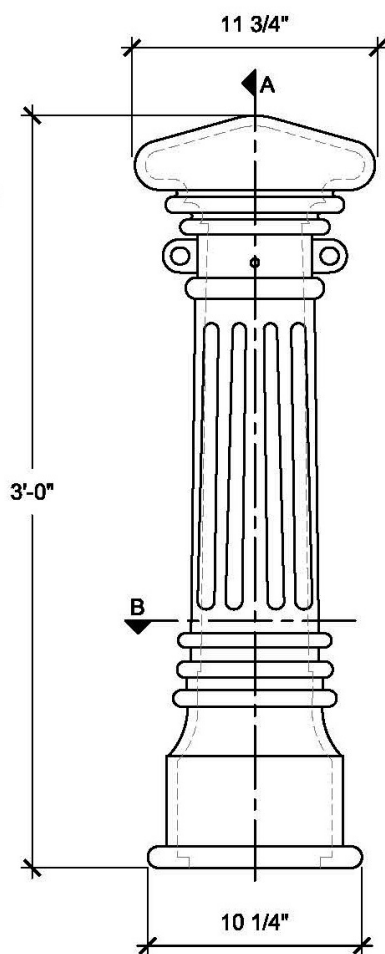

Why Use Us?

Let our team of experienced engineers and artists make your playground the destination for fun! We can create an exciting space where children's imaginations can run wild. A playscape where parents can feel secure and create lasting memories with their whole family.

Key Features

- Size can be completely customized
- Stone finish also available
- Ability to surface mount or install into the ground
- Expert team on hand to guide you, from design to installation
- Free consultation and quote

FRONT VIEW

Specifications

Age Range:
N/A

Dimensions:
10-1/4"D x 36"H

Use Zone:
N/A

Mounting Options:
See Typical
Installation Details

SIZE CHART

NAME	HEIGHT	WIDTH
SBO 019.1	2'-0"	6 3/4"
SBO 019.2	2'-6"	8 1/2"
SBO 019.3	3'-0"	10 1/4"
SBO 019.4	3'-6"	1'-0"
SBO 019.5	4'-0"	1'-1 3/4"

Contact Us

Ordering from The 4 Kids is easy, initial consultation & quote is free. We can also provide you with design ideas and conceptual drawings. We want your whole experience with The 4 Kids to be smooth & rewarding.

4400 Oneal St. Greenville, TX 75401

903.454.9237

info@the4kids.com

www.the4kids.com

© 2014 The 4 Kids Inc. All rights reserved.