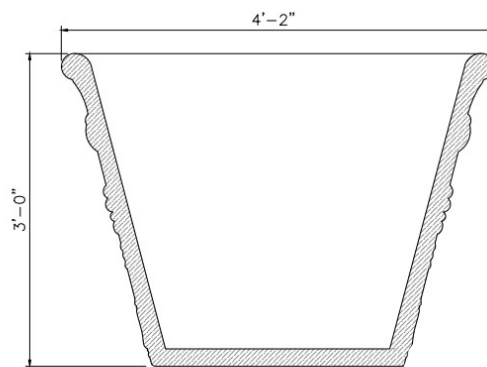

Specifications

Use Zone:
N/A

Mounting Options:
Installation Options

TOP VIEW
SCALE: 1" = 1'

FRONT VIEW

SECTION A

SIZE CHART

NAME	HEIGHT	WIDTH
SBSP 107.1	2'-0"	2'-9"
SBSP 107.2	2'-6"	3'-6"
SBSP 107.3	3'-0"	4'-2"
SBSP 107.4	3'-6"	4'-10"
SBSP 107.5	4'-0"	5'-7"