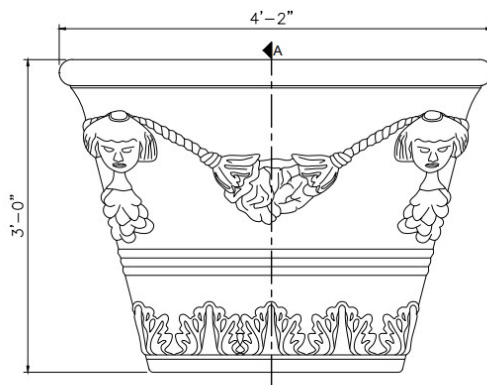

Specifications

Use Zone:
N/A

Mounting Options:
Installation Options

TOP VIEW
SCALE: 1" = 1'

FRONT VIEW

SECTION A

SIZE CHART

NAME	HEIGHT	WIDTH
SBSP 107.1	2'-0"	2'-9"
SBSP 107.2	2'-6"	3'-6"
SBSP 107.3	3'-0"	4'-2"
SBSP 107.4	3'-6"	4'-10"
SBSP 107.5	4'-0"	5'-7"