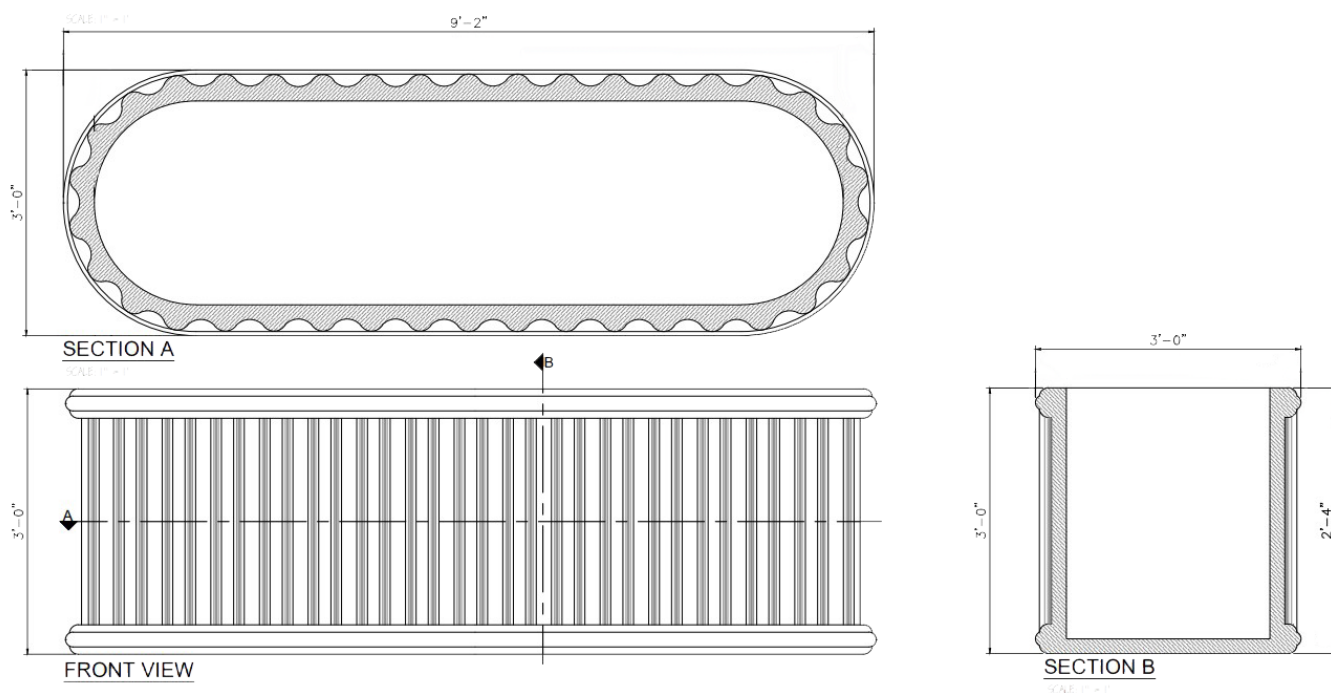

Why Use Us?

Let our team of experienced engineers and artists make your playground the destination for fun! We can create an exciting space where children's imaginations can run wild. A playscape where parents can feel secure and create lasting memories with their whole family.

Key Features

- Offered in concrete finish (shown) and stone finish
- Satisfaction guaranteed
- Manufacturer-direct prices, manufacturer direct expertise
- Friendly team ready to provide design assistance and answer questions
- No-cost consultation and quote

Specifications

Use Zone:

N/A

Mounting Options:

Installation Options

Contact Us

Ordering from The 4 Kids is easy, initial consultation & quote is free. We can also provide you with design ideas and conceptual drawings. We want your whole experience with The 4 Kids to be smooth & rewarding.

4400 Oneal St. Greenville, TX 75401

903.454.9237

info@the4kids.com

www.the4kids.com

© 2014 The 4 Kids Inc. All rights reserved.