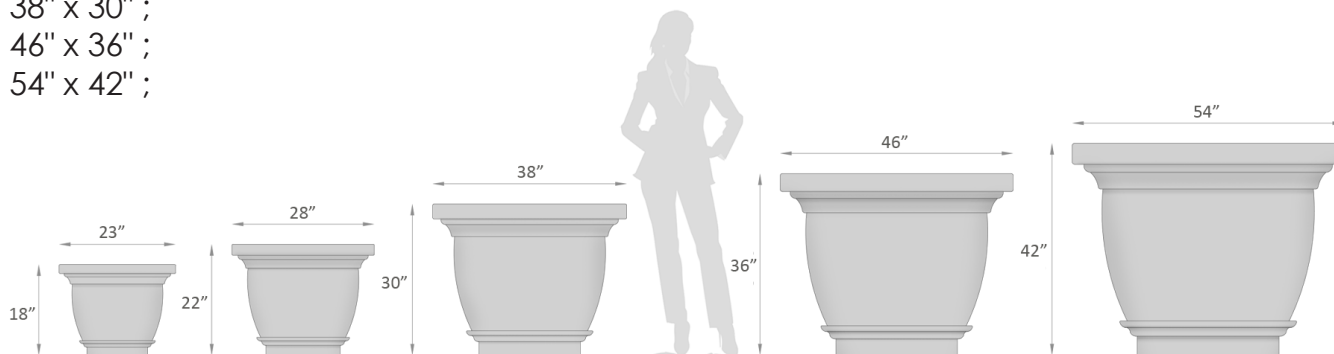

AVAILABLE COLORS			AVAILABLE FINISHES		
					
LIGHT BUFF	DARK BUFF	WHITE	CORAL FINISH	PATINA FINISH	STONE FINISH
					
BRICK BROWN	GRAY	OFF WHITE	WEATHERED FINISH	WOOD FINISH	

**Specifications**

37"

**Dimensions:**

- 23" x 18" ;
- 28" x 22" ;
- 38" x 30" ;
- 46" x 36" ;
- 54" x 42" ;

**Contact Us**

Ordering from The 4 Kids is easy, initial consultation & quote is free. We can also provide you with design ideas and conceptual drawings. We want your whole experience with The 4 Kids to be smooth & rewarding.