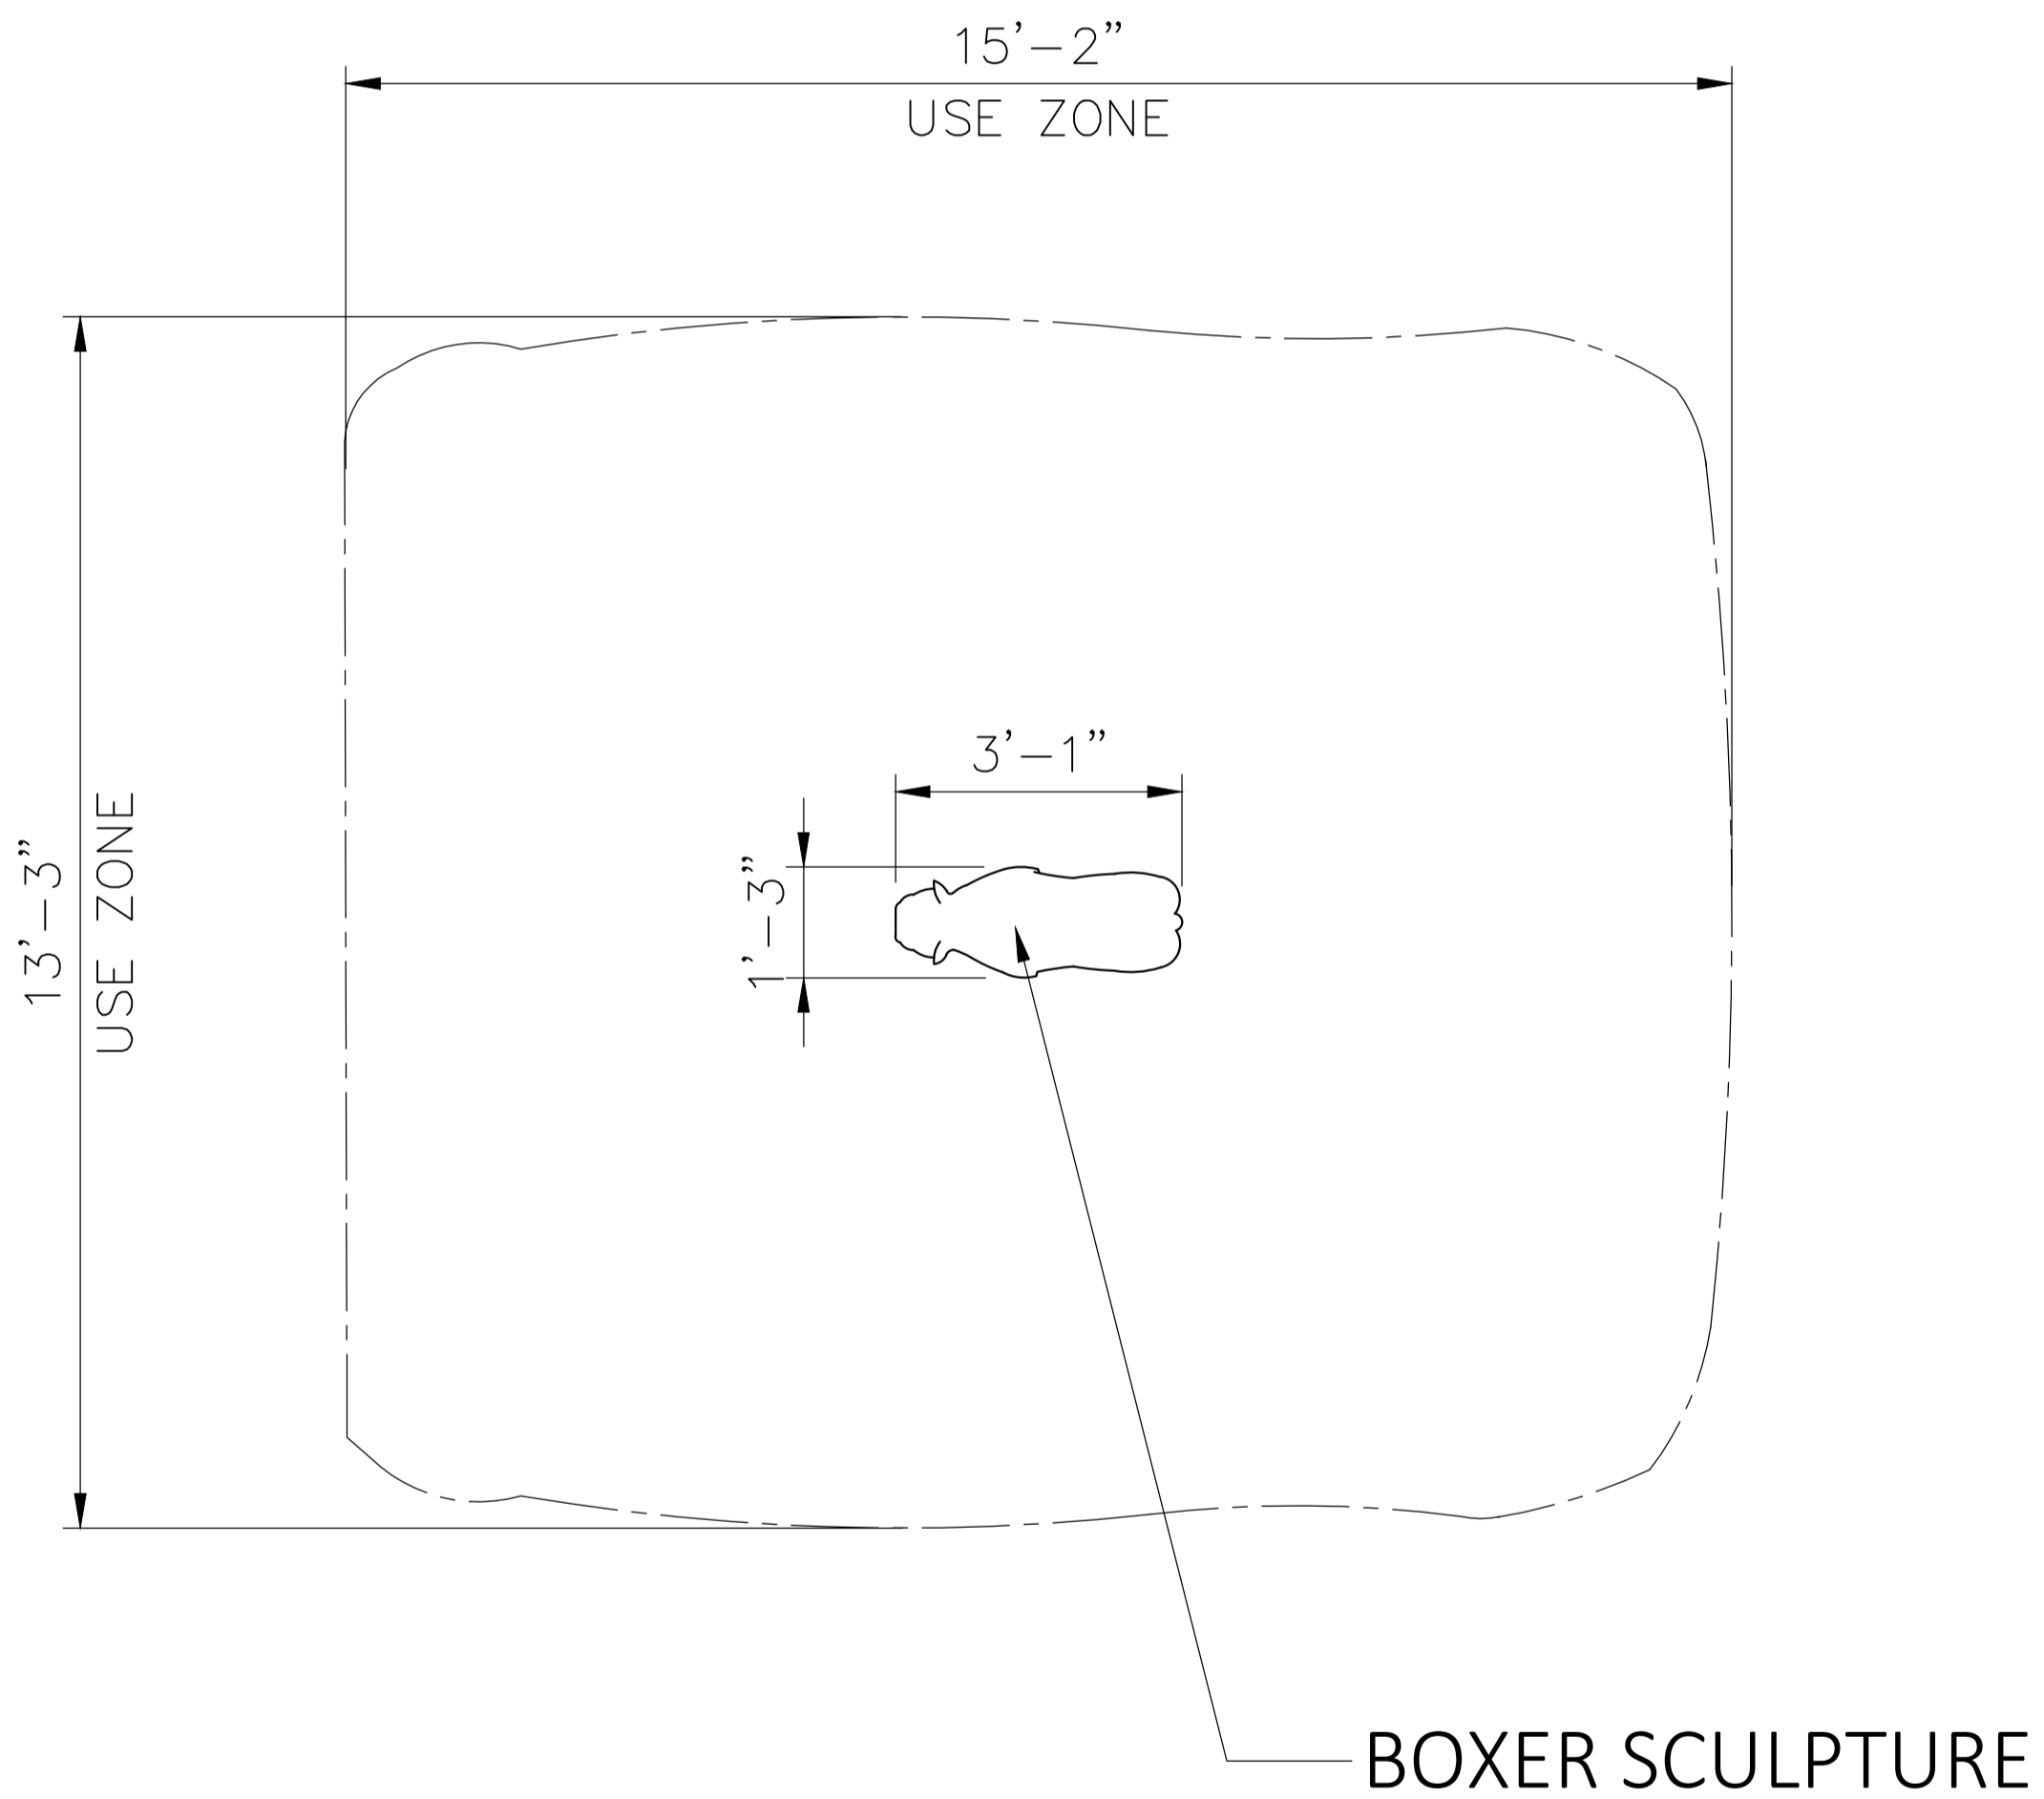

Boxer 2

Ready to play?
This Boxer, featuring a realistic finish, captures the beauty and sweetness of this breed. Our artisans design all our indoor-outdoor play structures to withstand weather conditions, from storms to sunlight. The materials used are environmentally friendly, durable, and safe for little ones to play on. Standing less than 3 feet tall, this is the perfect height for little ones to explore the Boxer. This sculpture is great for Children's Hospitals and Museums, Public Parks, and even Hotels.

Age Range:

2 - 5 years
5 - 12 years

Dimensions:

37.5"L x 14.5"W x 30.75"H

Use Zone:

15' X 13'

Mounting Options:

See Typical
Installation Details

4400 Oneal St. Greenville, TX 75401

903.454.9237

info@the4kids.com

www.the4kids.com

© 2014 The 4 Kids Inc. All rights reserved.

BOXER SCULPTURE
37.5" X 14.5" X 30.75"

TOP VIEW

SCALE: 1/2" = 1'-0"