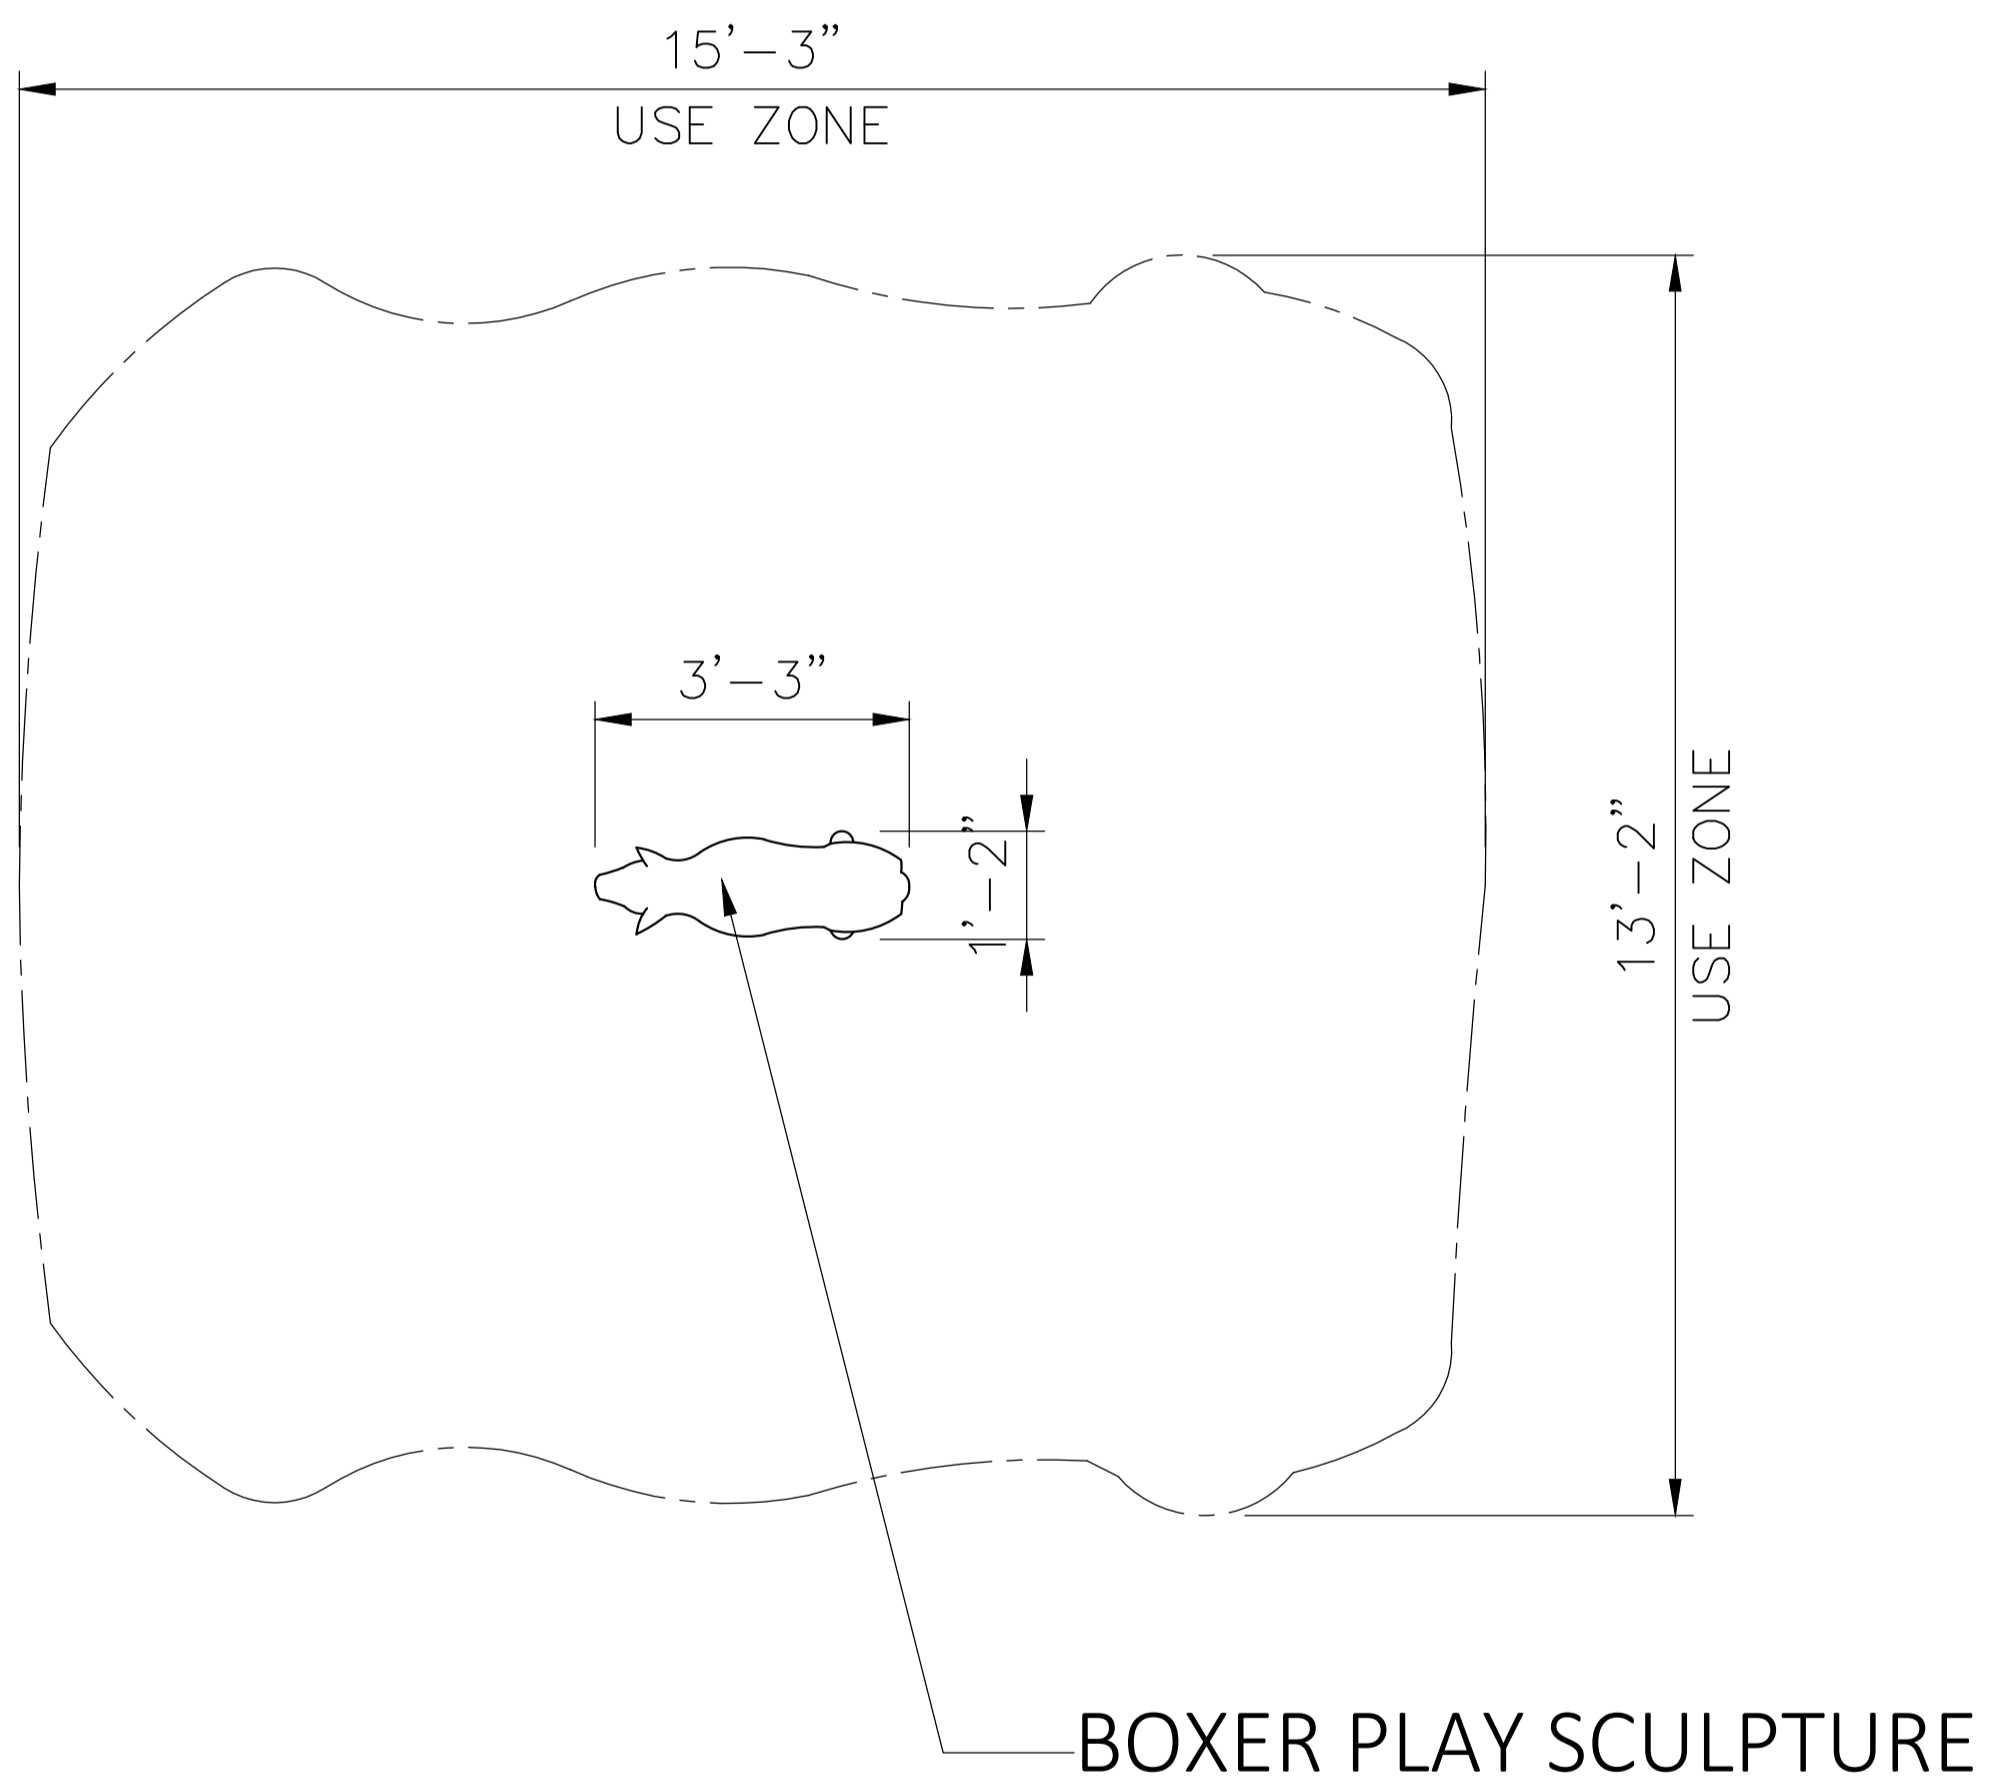

Boxer Play Sculpture

Standing alert and ready to play, The 4 Kids' Boxer Play Sculpture is just one of a collection of adorable pets for themed parks or playgrounds, and outdoor or indoor play centers. Poised for fun and lifelike, the boxer is a welcome playmate for kids on the playground, especially when they learn that this particular work of doggie art lends itself for balancing, climbing and crawling. A perfectly designed canine play structure, the boxer is crafted from superior materials with a choice of five finishes, and requires a very low maintenance commitment. Safe and sturdy in all weather, the boxer is a delightful addition to every pets themed play area.

Key Features

- Custom designed
- Flawlessly lifelike
- Safe, low maintenance
- For Pets themed parks, playgrounds

Specifications

Age Range:

2 - 5 years
5 - 12 years

Dimensions:

3'4"L x 1'1.5"W x 3'H

Use Zone:

15'4"L x 13'2"W

Mounting Options:

Installation Option 1
Installation Option 2

Contact Us

Ordering from The 4 Kids is easy, initial consultation & quote is free. We can also provide you with design ideas and conceptual drawings. We want your whole experience with The 4 Kids to be smooth & rewarding.

4400 Oneal St. Greenville, TX 75401

903.454.9237

info@the4kids.com

www.the4kids.com

© 2014 The 4 Kids Inc. All rights reserved.

BOXER PLAY SCULPTURE
39.25" X 13.5" X 36.25"

TOP VIEW

SCALE: 1/2" = 1'-0"