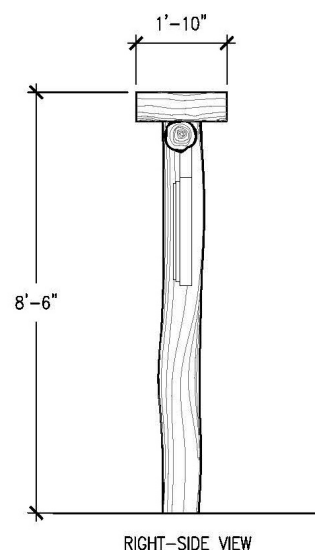

Specifications

Age Range:
N/A

Dimensions:
7'2" x 1'10" x 8'6"

Play Area:
N/A

Mounting Options:
See Typical
Installation Details

Contact Us

Ordering from The 4 Kids is easy, initial consultation & quote is free. We can also provide you with design ideas and conceptual drawings. We want your whole experience with The 4 Kids to be smooth & rewarding.

SCALE: 1/2" = 1'

RIGHT-SIDE VIEW

SCALE: 1/2" = 1'

ALL RIGHTS RESERVED. THIS DRAWING IS PROPERTY OF THE 4 KIDS INC. AND MAY BE USED ONLY WHEN UTILIZING THE 4 KIDS INC. GENERAL TERMS AND CONDITIONS APPLY AND ARE INCORPORATED HERE IN BY REFERENCE. THIS DETAIL MAY NOT APPLY TO ALL CONDITIONS AND CONSTRUCTION SITUATIONS.