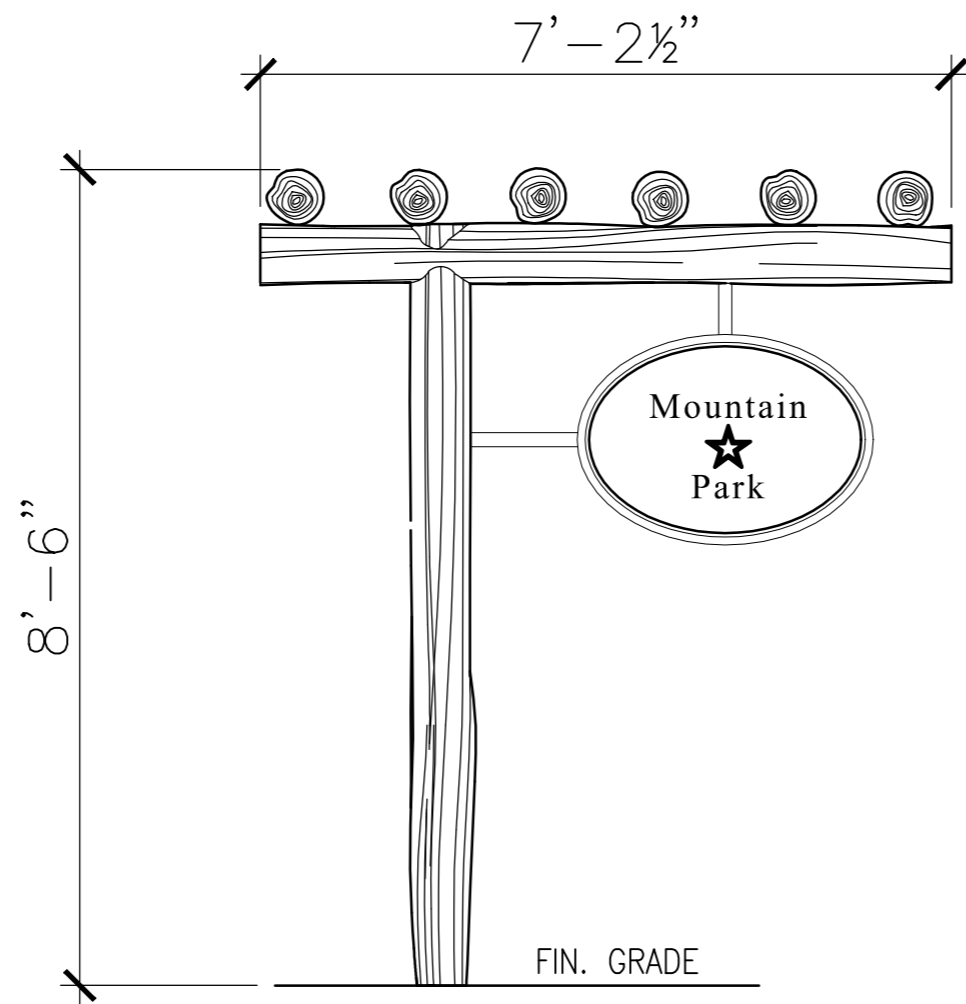

FRONT VIEW

SCALE: 1/2" = 1'