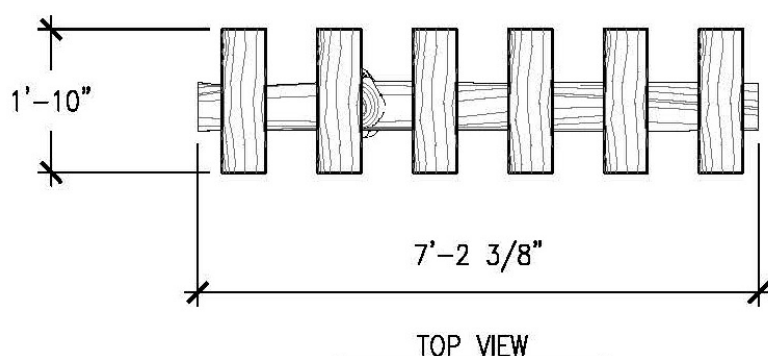

Specifications

Age Range:
N/A

Dimensions:
7'2" x 1'10" x 8'6"

Play Area:
N/A

Mounting Options:
See Typical
Installation Details

Contact Us

Ordering from The 4 Kids is easy, initial consultation & quote is free. We can also provide you with design ideas and conceptual drawings. We want your whole experience with The 4 Kids to be smooth & rewarding.

SCALE: 1/2" = 1'

RIGHT-SIDE VIEW

SCALE: 1/2" = 1'

ALL RIGHTS RESERVED. THIS DRAWING IS PROPERTY OF THE 4 KIDS INC. AND MAY BE USED ONLY WHEN UTILIZING THE 4 KIDS INC. GENERAL TERMS AND CONDITIONS APPLY AND ARE INCORPORATED HERE IN BY REFERENCE. THIS DETAIL MAY NOT APPLY TO ALL CONDITIONS AND CONSTRUCTION SITUATIONS.