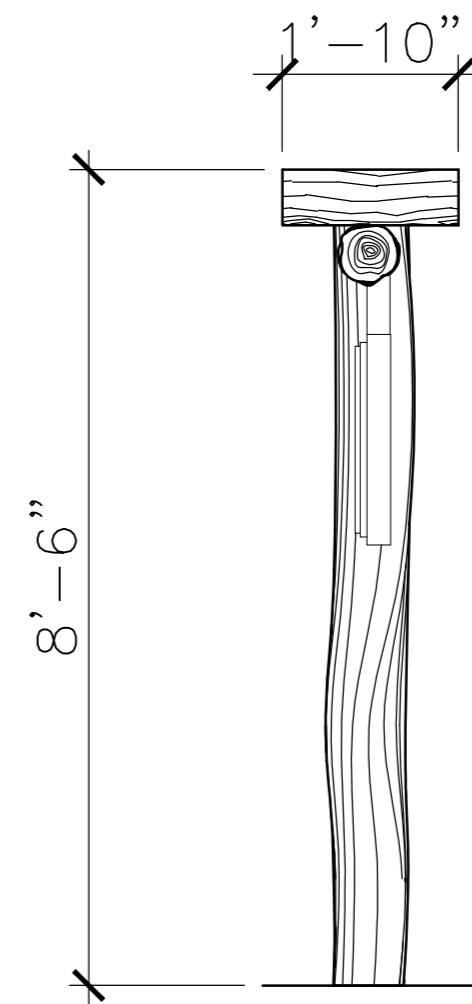

Specifications

Age Range:
N/A

Dimensions:
7'2" x 1'10" x 8'6"

Play Area:
N/A

Mounting Options:
See Typical
Installation Details

Contact Us

Ordering from The 4 Kids is easy, initial consultation & quote is free. We can also provide you with design ideas and conceptual drawings. We want your whole experience with The 4 Kids to be smooth & rewarding.

4400 Oneal St. Greenville, TX 75401

903.454.9237

info@the4kids.com

www.the4kids.com

© 2014 The 4 Kids Inc. All rights reserved.

TOP VIEW

SCALE: 1/2" = 1'

FRONT VIEW

SCALE: 1/2" = 1'

RIGHT-SIDE VIEW

SCALE: 1/2" = 1'

ALL RIGHTS RESERVED. THIS DRAWING IS PROPERTY OF THE 4 KIDS INC. AND MAY BE USED ONLY WHEN UTILIZING THE 4 KIDS INC. GENERAL TERMS AND CONDITIONS APPLY AND ARE INCORPORATED HERE IN BY REFERENCE. THIS DETAIL MAY NOT APPLY TO ALL CONDITIONS AND CONSTRUCTION SITUATIONS.

DRAWN BY:

DATE:

SCALE: AS NOTED

SHEET:

DWG. SHEET: