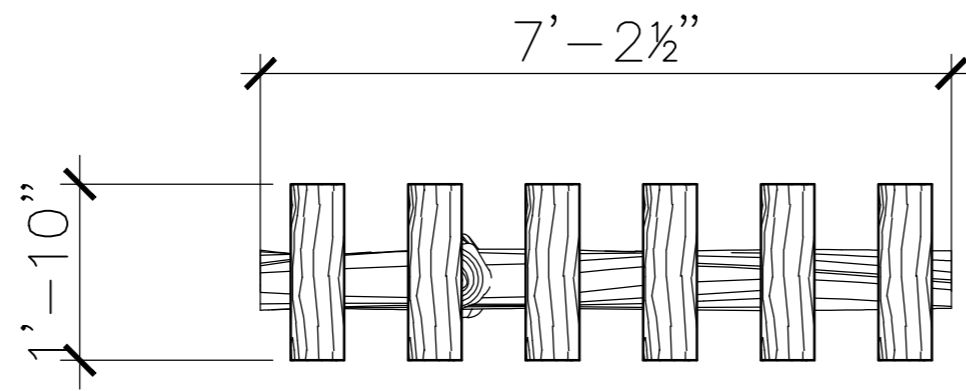

TOP VIEW

SCALE: 1/2" = 1'