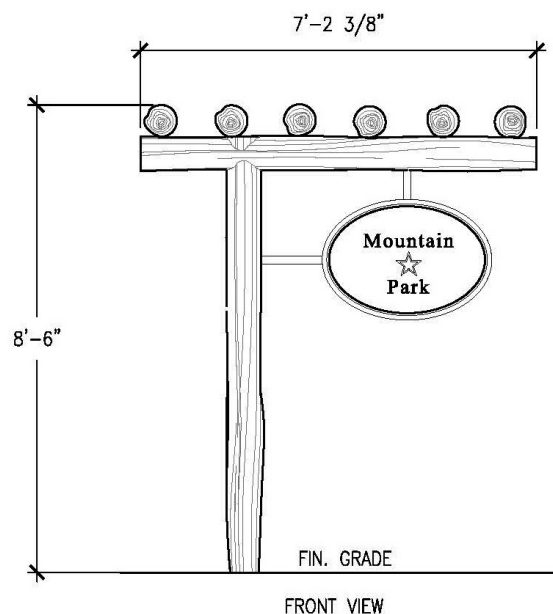

Specifications

Age Range:
N/A

Dimensions:
7'2" x 1'10" x 8'6"

Play Area:
N/A

Mounting Options:
See Typical
Installation Details

Contact Us

Ordering from The 4 Kids is easy, initial consultation & quote is free. We can also provide you with design ideas and conceptual drawings. We want your whole experience with The 4 Kids to be smooth & rewarding.

SCALE: 1/2" = 1'

RIGHT-SIDE VIEW

SCALE: 1/2" = 1'

ALL RIGHTS RESERVED. THIS DRAWING IS PROPERTY OF THE 4 KIDS INC. AND MAY BE USED ONLY WHEN UTILIZING THE 4 KIDS INC. GENERAL TERMS AND CONDITIONS APPLY AND ARE INCORPORATED HERE IN BY REFERENCE. THIS DETAIL MAY NOT APPLY TO ALL CONDITIONS AND CONSTRUCTION SITUATIONS.