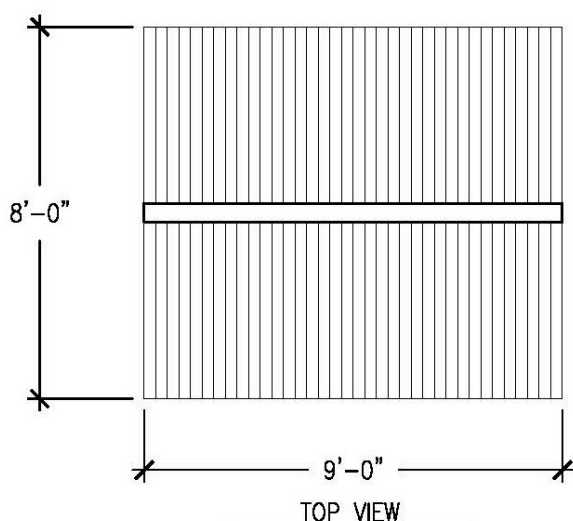

Let our team of experienced engineers and artists make your playground the destination for fun! We can create an exciting space where children's imaginations can run wild. A playscape where parents can feel secure and create lasting memories with their whole family.

Key Features

- Provides shelter from the elements
- Blends well with natural motif
- Perfect for parks or recreation areas
- Safe, low maintenance
- Free quote and consultation