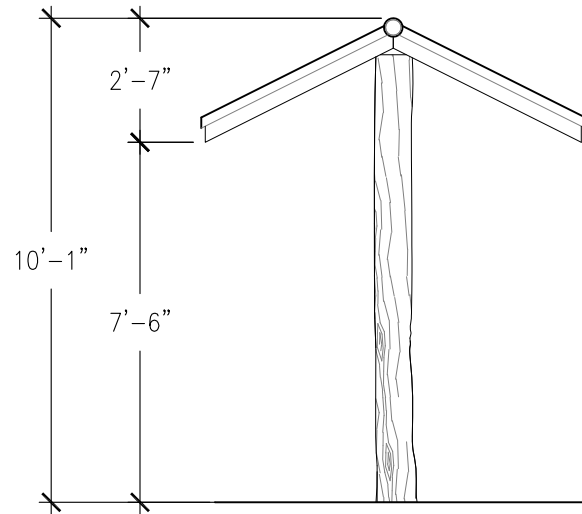

Dimensions:
9'L x 8'W x 10'-1"H

Use Zone:
N/A

Mounting Options:
Installation Option 1
Installation Option 2

Contact Us

Ordering from The 4 Kids is easy, initial consultation & quote is free. We can also provide you with design ideas and conceptual drawings. We want your whole experience with The 4 Kids to be smooth & rewarding.

4400 Oneal St. Greenville, TX 75401

903.454.9237

info@the4kids.com

www.the4kids.com

© 2014 The 4 Kids Inc. All rights reserved.

TOP VIEW
SCALE: 1/4" = 1'-0"

FRONT VIEW
SCALE: 1/4" = 1'-0"

RIGHT-SIDE VIEW
SCALE: 1/4" = 1'-0"