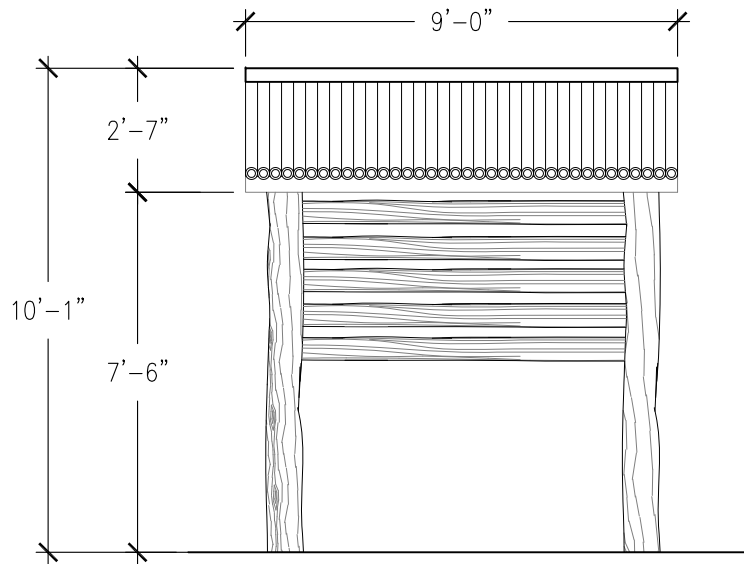

Dimensions:
9'L x 8'W x 10'-1"H

Use Zone:
N/A

Mounting Options:
Installation Option 1
Installation Option 2

Contact Us

Ordering from The 4 Kids is easy, initial consultation & quote is free. We can also provide you with design ideas and conceptual drawings. We want your whole experience with The 4 Kids to be smooth & rewarding.

4400 Oneal St. Greenville, TX 75401

903.454.9237

info@the4kids.com

www.the4kids.com

© 2014 The 4 Kids Inc. All rights reserved.

TOP VIEW
SCALE: 1/4" = 1'-0"

FRONT VIEW
SCALE: 1/4" = 1'-0"

RIGHT-SIDE VIEW
SCALE: 1/4" = 1'-0"