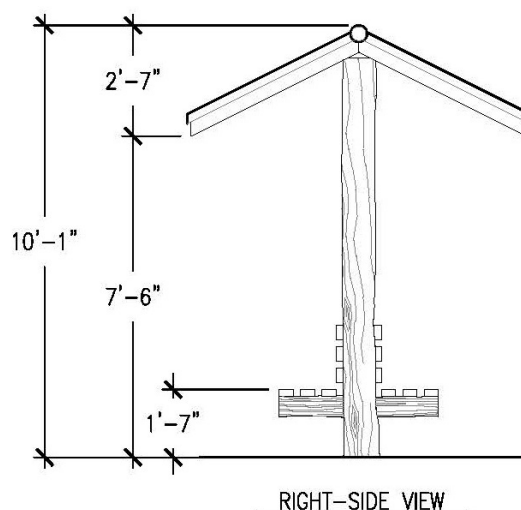

Let our team of experienced engineers and artists make your playground the destination for fun! We can create an exciting space where children's imaginations can run wild. A playscape where parents can feel secure and create lasting memories with their whole family.

Key Features

- Provides shelter from the elements
- Blends well with natural motif
- Perfect for parks or recreation areas
- Safe, low maintenance
- Free quote and consultation