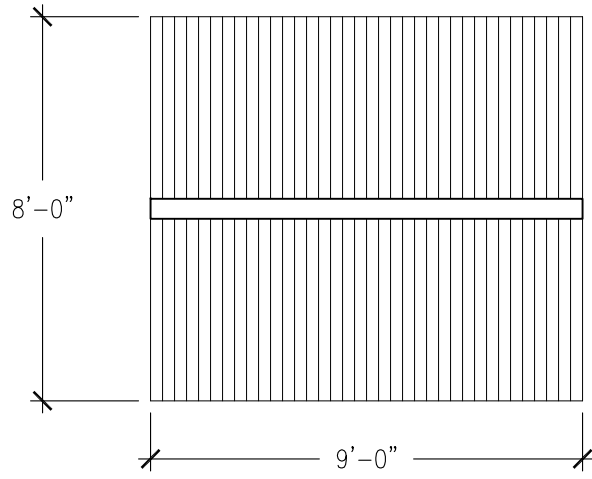

Dimensions:
9'L x 8'W x 10'-1"H

Use Zone:
N/A

Mounting Options:
Installation Option 1
Installation Option 2

Contact Us

Ordering from The 4 Kids is easy, initial consultation & quote is free. We can also provide you with design ideas and conceptual drawings. We want your whole experience with The 4 Kids to be smooth & rewarding.

4400 Oneal St. Greenville, TX 75401

903.454.9237

info@the4kids.com

www.the4kids.com

© 2014 The 4 Kids Inc. All rights reserved.

TOP VIEW
SCALE: 1/4" = 1'-0"

FRONT VIEW
SCALE: 1/4" = 1'-0"

RIGHT-SIDE VIEW
SCALE: 1/4" = 1'-0"