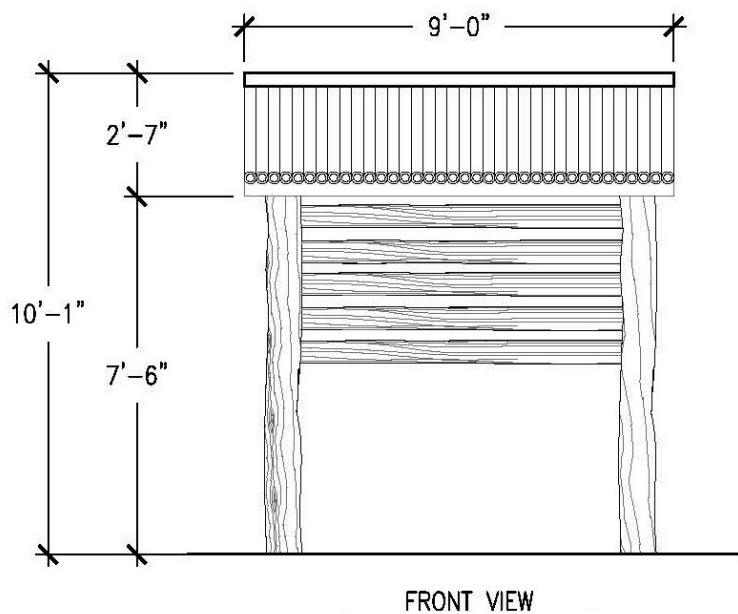

Dimensions:
9'L x 8'W x 10'-1"H

Use Zone:
N/A

Mounting Options:
Installation Option 1
Installation Option 2

Contact Us

Ordering from The 4 Kids is easy, initial consultation & quote is free. We can also provide you with design ideas and conceptual drawings. We want your whole experience with The 4 Kids to be smooth & rewarding.