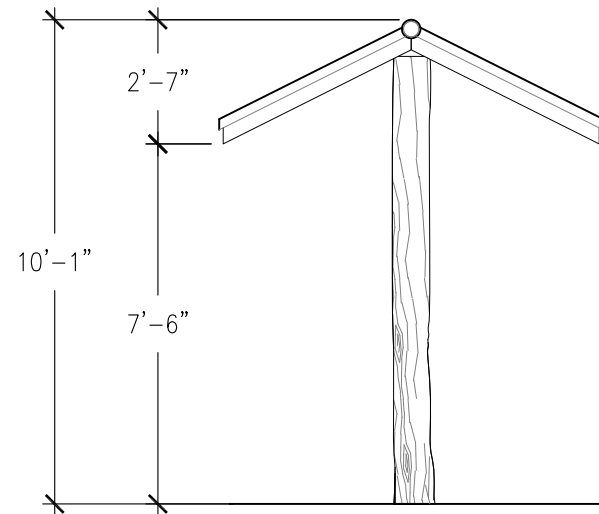

Specifications

Age Range:
N/A

Dimensions:
9'L x 8'W x 10'-1"H

Use Zone:
N/A

Mounting Options:
Installation Option 1
Installation Option 2

Contact Us

Ordering from The 4 Kids is easy, initial consultation & quote is free. We can also provide you with design ideas and conceptual drawings. We want your whole experience with The 4 Kids to be smooth & rewarding.

4400 Oneal St. Greenville, TX 75401

903.454.9237

info@the4kids.com

www.the4kids.com

TOP VIEW
SCALE: 1/4" = 1'-0"

FRONT VIEW
SCALE: 1/4" = 1'-0"

RIGHT-SIDE VIEW
SCALE: 1/4" = 1'-0"

ALL RIGHTS RESERVED. THIS DRAWING IS PROPERTY OF THE 4 KIDS INC. AND MAY BE USED ONLY WHEN UTILIZING THE 4 KIDS PRODUCTS. THE 4 KIDS INC. GENERAL TERMS AND CONDITIONS APPLY AND ARE INCORPORATE HERE IN BY REFERENCE. THIS DETAIL MAY NOT APPLY TO ALL CONDITIONS AND CONSTRUCTION SITUATIONS.