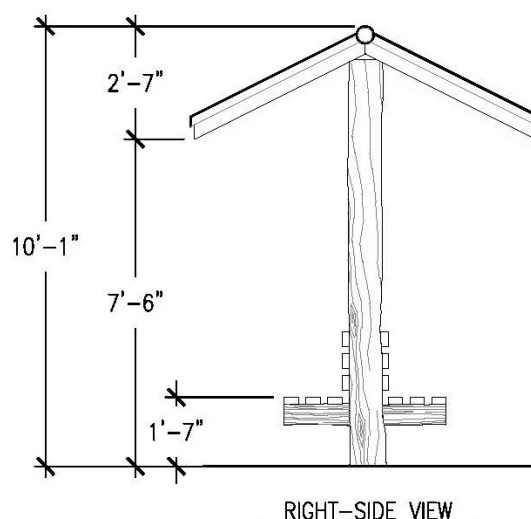

Specifications

Age Range:
N/A

Dimensions:
9'L x 8'W x 10'-1"H

Use Zone:
N/A

Mounting Options:
Installation Option 1
Installation Option 2

Contact Us

Ordering from The 4 Kids is easy, initial consultation & quote is free. We can also provide you with design ideas and conceptual drawings. We want your whole experience with The 4 Kids to be smooth & rewarding.

4400 Oneal St. Greenville, TX 75401

903.454.9237

info@the4kids.com

www.the4kids.com

TOP VIEW
SCALE: 1/4" = 1'-0"

FRONT VIEW
SCALE: 1/4" = 1'-0"

RIGHT-SIDE VIEW
SCALE: 1/4" = 1'-0"

ALL RIGHTS RESERVED. THIS DRAWING IS PROPERTY OF THE 4 KIDS INC. AND MAY BE USED ONLY WHEN UTILIZING THE 4 KIDS PRODUCTS. THE 4 KIDS INC. GENERAL TERMS AND CONDITIONS APPLY AND ARE INCORPORATE HERE IN BY REFERENCE. THIS DETAIL MAY NOT APPLY TO ALL CONDITIONS AND CONSTRUCTION SITUATIONS.