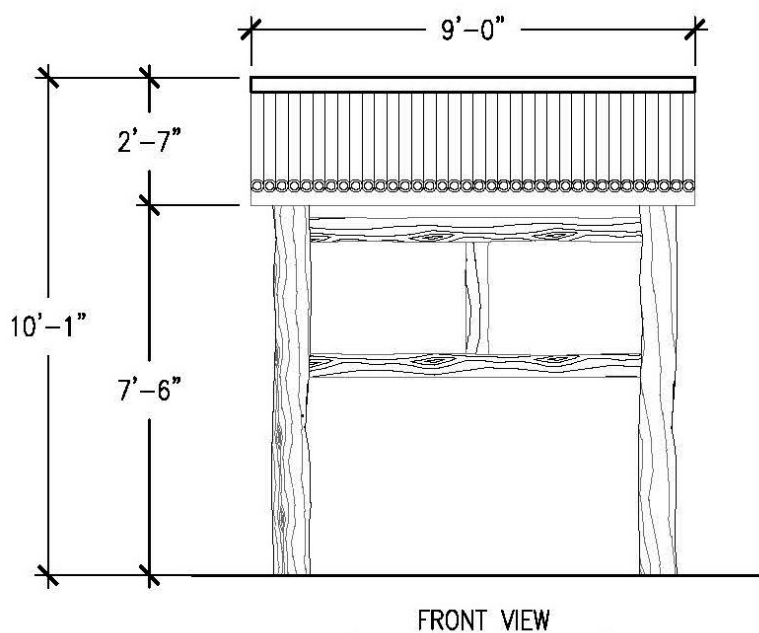

Specifications

Age Range:
N/A

Dimensions:
9'L x 8'W x 10'-1"H

Use Zone:
N/A

Mounting Options:
Installation Option 1
Installation Option 2

Contact Us

Ordering from The 4 Kids is easy, initial consultation & quote is free. We can also provide you with design ideas and conceptual drawings. We want your whole experience with The 4 Kids to be smooth & rewarding.

4400 Oneal St. Greenville, TX 75401

903.454.9237

info@the4kids.com

www.the4kids.com

TOP VIEW
SCALE: 1/4" = 1'-0"

FRONT VIEW
SCALE: 1/4" = 1'-0"

RIGHT-SIDE VIEW
SCALE: 1/4" = 1'-0"

ALL RIGHTS RESERVED. THIS DRAWING IS PROPERTY OF THE 4 KIDS INC. AND MAY BE USED ONLY WHEN UTILIZING THE 4 KIDS PRODUCTS. THE 4 KIDS INC. GENERAL TERMS AND CONDITIONS APPLY AND ARE INCORPORATE HERE IN BY REFERENCE. THIS DETAIL MAY NOT APPLY TO ALL CONDITIONS AND CONSTRUCTION SITUATIONS.