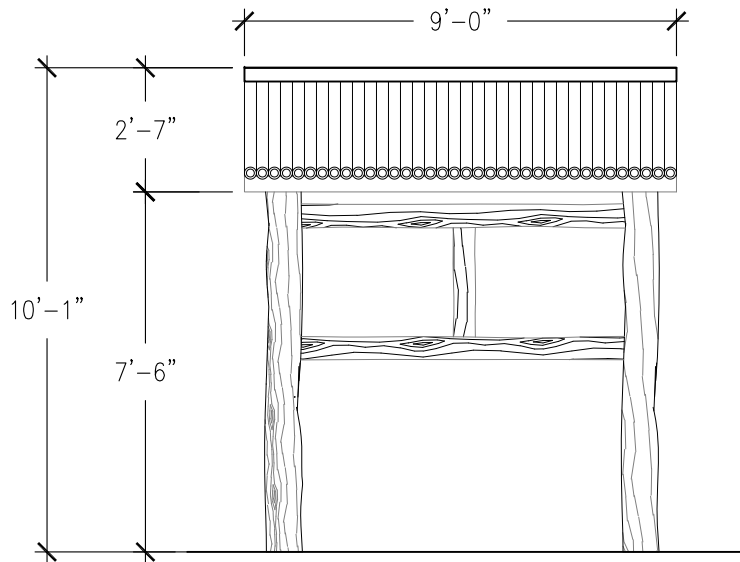

Specifications

Age Range:
N/A

Dimensions:
9'L x 8'W x 10'-1"H

Use Zone:
N/A

Mounting Options:
Installation Option 1
Installation Option 2

Contact Us

Ordering from The 4 Kids is easy, initial consultation & quote is free. We can also provide you with design ideas and conceptual drawings. We want your whole experience with The 4 Kids to be smooth & rewarding.

4400 Oneal St. Greenville, TX 75401

903.454.9237

info@the4kids.com

www.the4kids.com

TOP VIEW
SCALE: 1/4" = 1'-0"

FRONT VIEW
SCALE: 1/4" = 1'-0"

RIGHT-SIDE VIEW
SCALE: 1/4" = 1'-0"

ALL RIGHTS RESERVED. THIS DRAWING IS PROPERTY OF THE 4 KIDS INC. AND MAY BE USED ONLY WHEN UTILIZING THE 4 KIDS PRODUCTS. THE 4 KIDS INC. GENERAL TERMS AND CONDITIONS APPLY AND ARE INCORPORATE HERE IN BY REFERENCE. THIS DETAIL MAY NOT APPLY TO ALL CONDITIONS AND CONSTRUCTION SITUATIONS.