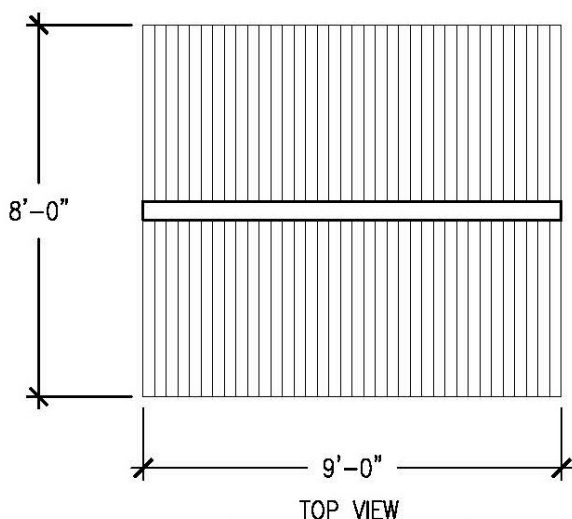

Specifications

Age Range:
N/A

Dimensions:
9'L x 8'W x 10'-1"H

Use Zone:
N/A

Mounting Options:
Installation Option 1
Installation Option 2

Contact Us

Ordering from The 4 Kids is easy, initial consultation & quote is free. We can also provide you with design ideas and conceptual drawings. We want your whole experience with The 4 Kids to be smooth & rewarding.

4400 Oneal St. Greenville, TX 75401

903.454.9237

info@the4kids.com

www.the4kids.com

TOP VIEW
SCALE: 1/4" = 1'-0"

FRONT VIEW
SCALE: 1/4" = 1'-0"

RIGHT-SIDE VIEW
SCALE: 1/4" = 1'-0"

ALL RIGHTS RESERVED. THIS DRAWING IS PROPERTY OF THE 4 KIDS INC. AND MAY BE USED ONLY WHEN UTILIZING THE 4 KIDS PRODUCTS. THE 4 KIDS INC. GENERAL TERMS AND CONDITIONS APPLY AND ARE INCORPORATE HERE IN BY REFERENCE. THIS DETAIL MAY NOT APPLY TO ALL CONDITIONS AND CONSTRUCTION SITUATIONS.