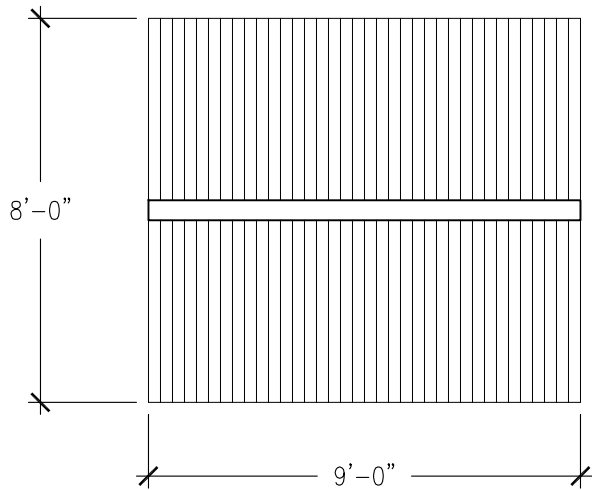

Specifications

Age Range:
N/A

Dimensions:
9'L x 8'W x 10'-1"H

Use Zone:
N/A

Mounting Options:
Installation Option 1
Installation Option 2

Contact Us

Ordering from The 4 Kids is easy, initial consultation & quote is free. We can also provide you with design ideas and conceptual drawings. We want your whole experience with The 4 Kids to be smooth & rewarding.

4400 Oneal St. Greenville, TX 75401

903.454.9237

info@the4kids.com

www.the4kids.com

TOP VIEW
SCALE: 1/4" = 1'-0"

FRONT VIEW
SCALE: 1/4" = 1'-0"

RIGHT-SIDE VIEW
SCALE: 1/4" = 1'-0"

ALL RIGHTS RESERVED. THIS DRAWING IS PROPERTY OF THE 4 KIDS INC. AND MAY BE USED ONLY WHEN UTILIZING THE 4 KIDS PRODUCTS. THE 4 KIDS INC. GENERAL TERMS AND CONDITIONS APPLY AND ARE INCORPORATE HERE IN BY REFERENCE. THIS DETAIL MAY NOT APPLY TO ALL CONDITIONS AND CONSTRUCTION SITUATIONS.