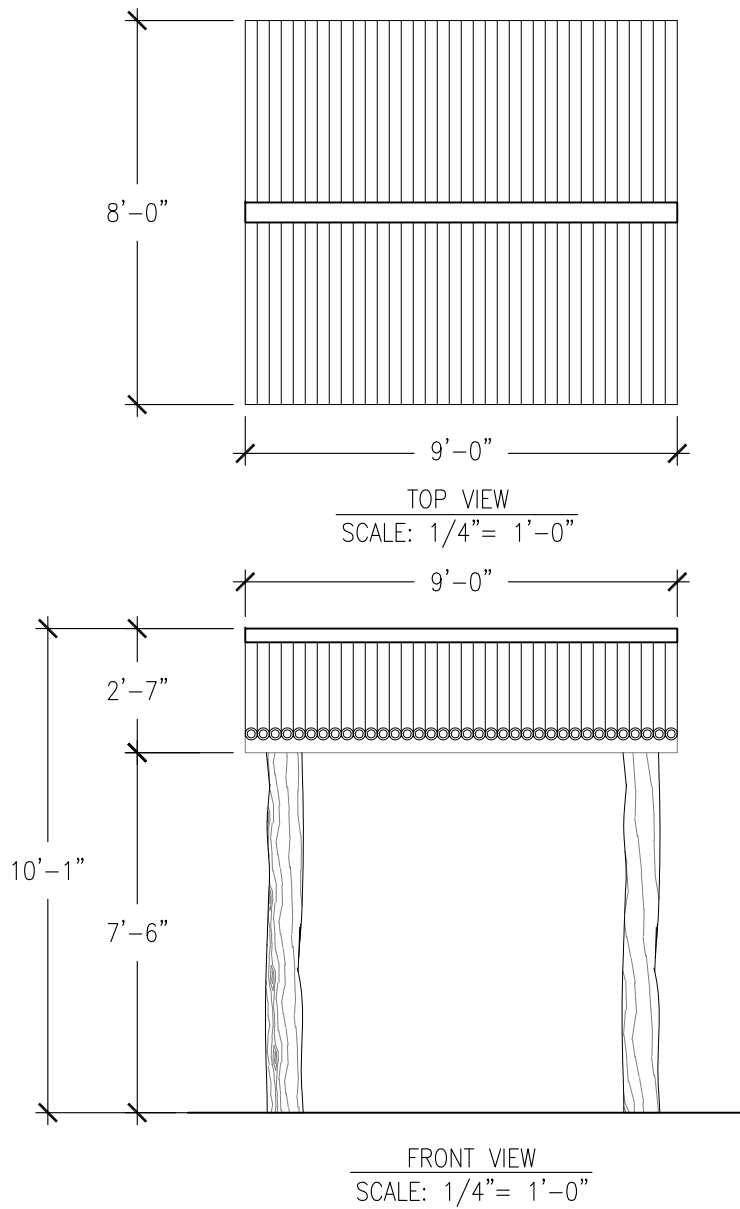

ALL RIGHTS RESERVED. THIS DRAWING IS PROPERTY OF THE 4 KIDS INC. AND MAY BE USED ONLY WHEN UTILIZING THE 4 KIDS PRODUCTS. THE 4 KIDS INC. GENERAL TERMS AND CONDITIONS APPLY AND ARE INCORPORATED HERE IN BY REFERENCE. THIS DETAIL MAY NOT APPLY TO ALL CONDITIONS AND CONSTRUCTION SITUATIONS.

CUSTOM THEMED PLAYGROUNDS

4400 ONEAL STREET, GREENVILLE, TX 75401 PHONE 903.454.9237 FAX 903.454.3642

TITLE: BRIDGER SHELTER

TYPE DWG: DETAIL

SCALE: AS NOTED

DWG. SHEET: **BRI105**