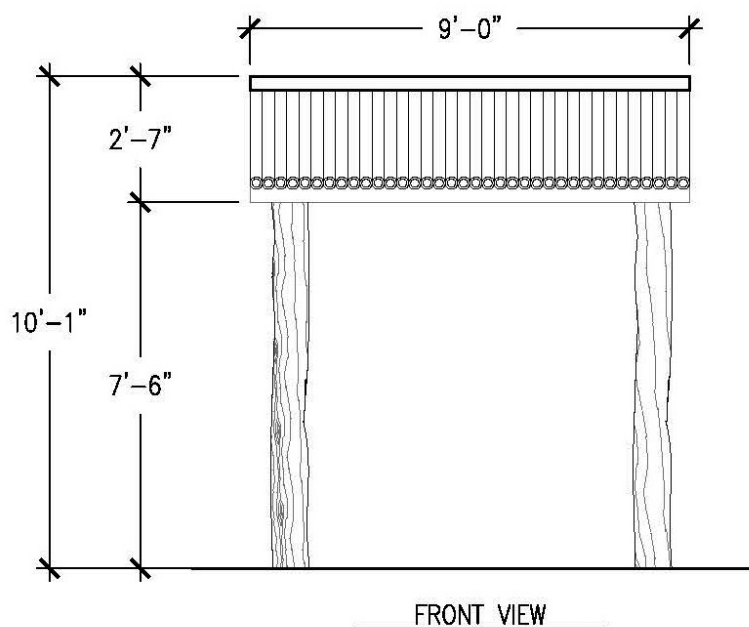

Specifications

Age Range:
N/A

Dimensions:
9'L x 8'W x 10'-1"H

Use Zone:
N/A

Mounting Options:
Installation Option 1
Installation Option 2

Contact Us

Ordering from The 4 Kids is easy, initial consultation & quote is free. We can also provide you with design ideas and conceptual drawings. We want your whole experience with The 4 Kids to be smooth & rewarding.