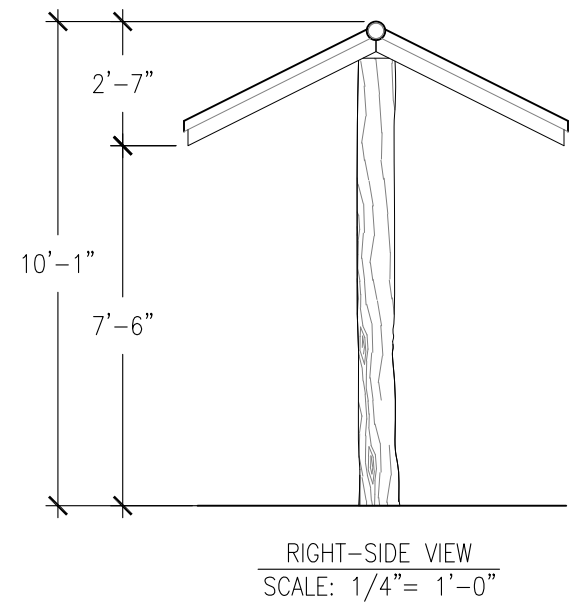

ALL RIGHTS RESERVED. THIS DRAWING IS PROPERTY OF THE 4 KIDS INC. AND MAY BE USED ONLY WHEN UTILIZING THE 4 KIDS PRODUCTS. THE 4 KIDS INC. GENERAL TERMS AND CONDITIONS APPLY AND ARE INCORPORATED HERE IN BY REFERENCE. THIS DETAIL MAY NOT APPLY TO ALL CONDITIONS AND CONSTRUCTION SITUATIONS.

CUSTOM THEMED PLAYGROUNDS

4400 ONEAL STREET, GREENVILLE, TX 75401 PHONE 903.454.9237 FAX 903.454.3642

TITLE: BRIDGER SHELTER

TYPE DWG: DETAIL

SCALE: AS NOTED

DWG. SHEET: **BRI105**