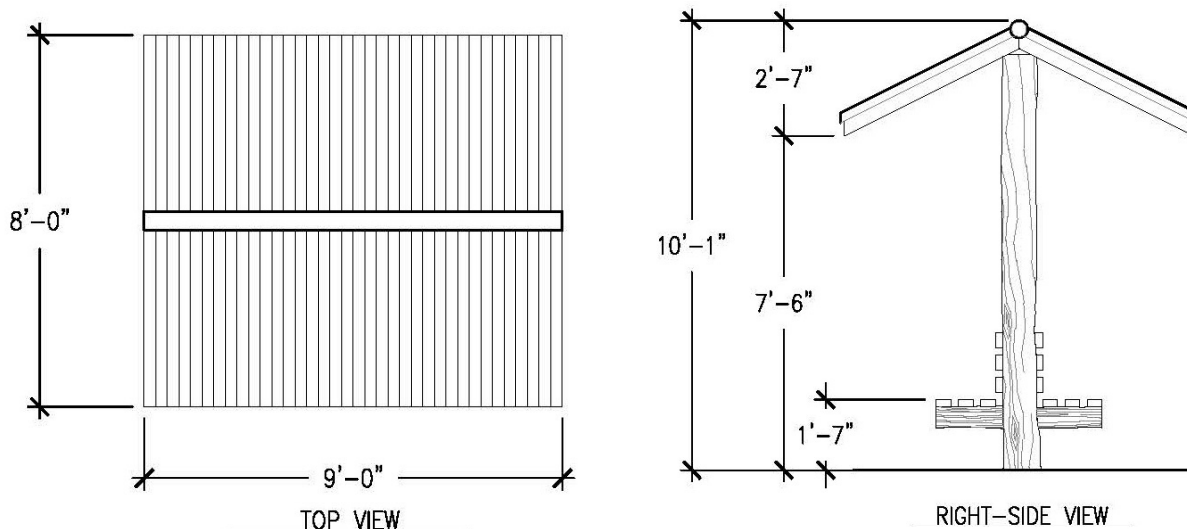

Specifications

Age Range:
N/A

Dimensions:
9'L x 8'W x 10'-1"H

Use Zone:
N/A

Mounting Options:
Installation Option 1
Installation Option 2

Contact Us

Ordering from The 4 Kids is easy, initial consultation & quote is free. We can also provide you with design ideas and conceptual drawings. We want your whole experience with The 4 Kids to be smooth & rewarding.