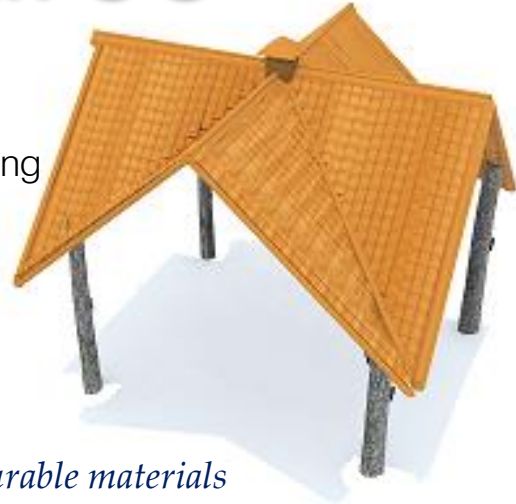

Shade Structures

BY THE4KIDS, INC.

The4Kids offers a wide collection of beautiful shades and shelters that provide a cool place to relax. Everything from pergolas, pavilions, shelters or signage canopies are custom crafted for every need and locale. Our collection of Shades and Shelters offer a quiet place to visit, have lunch, and relax while little ones play. Create something simple or intricate to fit your venue.

[Pavilions](#)

Made from safe and durable materials that show little wear and tear, you can rest assured it will look nice for years to come.

[Pergolas](#)

PERGOLAS, PAVILIONS, GAZEBOS

Crafted using GFRC to ensure a long life of use; whether it be in the park or resort, our shade structures are built to stand up to the elements. Choose one of our designs or create something unique. It can be textured and colored to fit your needs.

- Easy to maintain and keep clean
- Patrons remain protected from the hot sun and dry on rainy days
- Maintains color in spite of the elements
- Custom roof styles and colors are offered.

Choose the style that you like the most, or let our team of experts design a custom Shade Structure that best suits your needs.