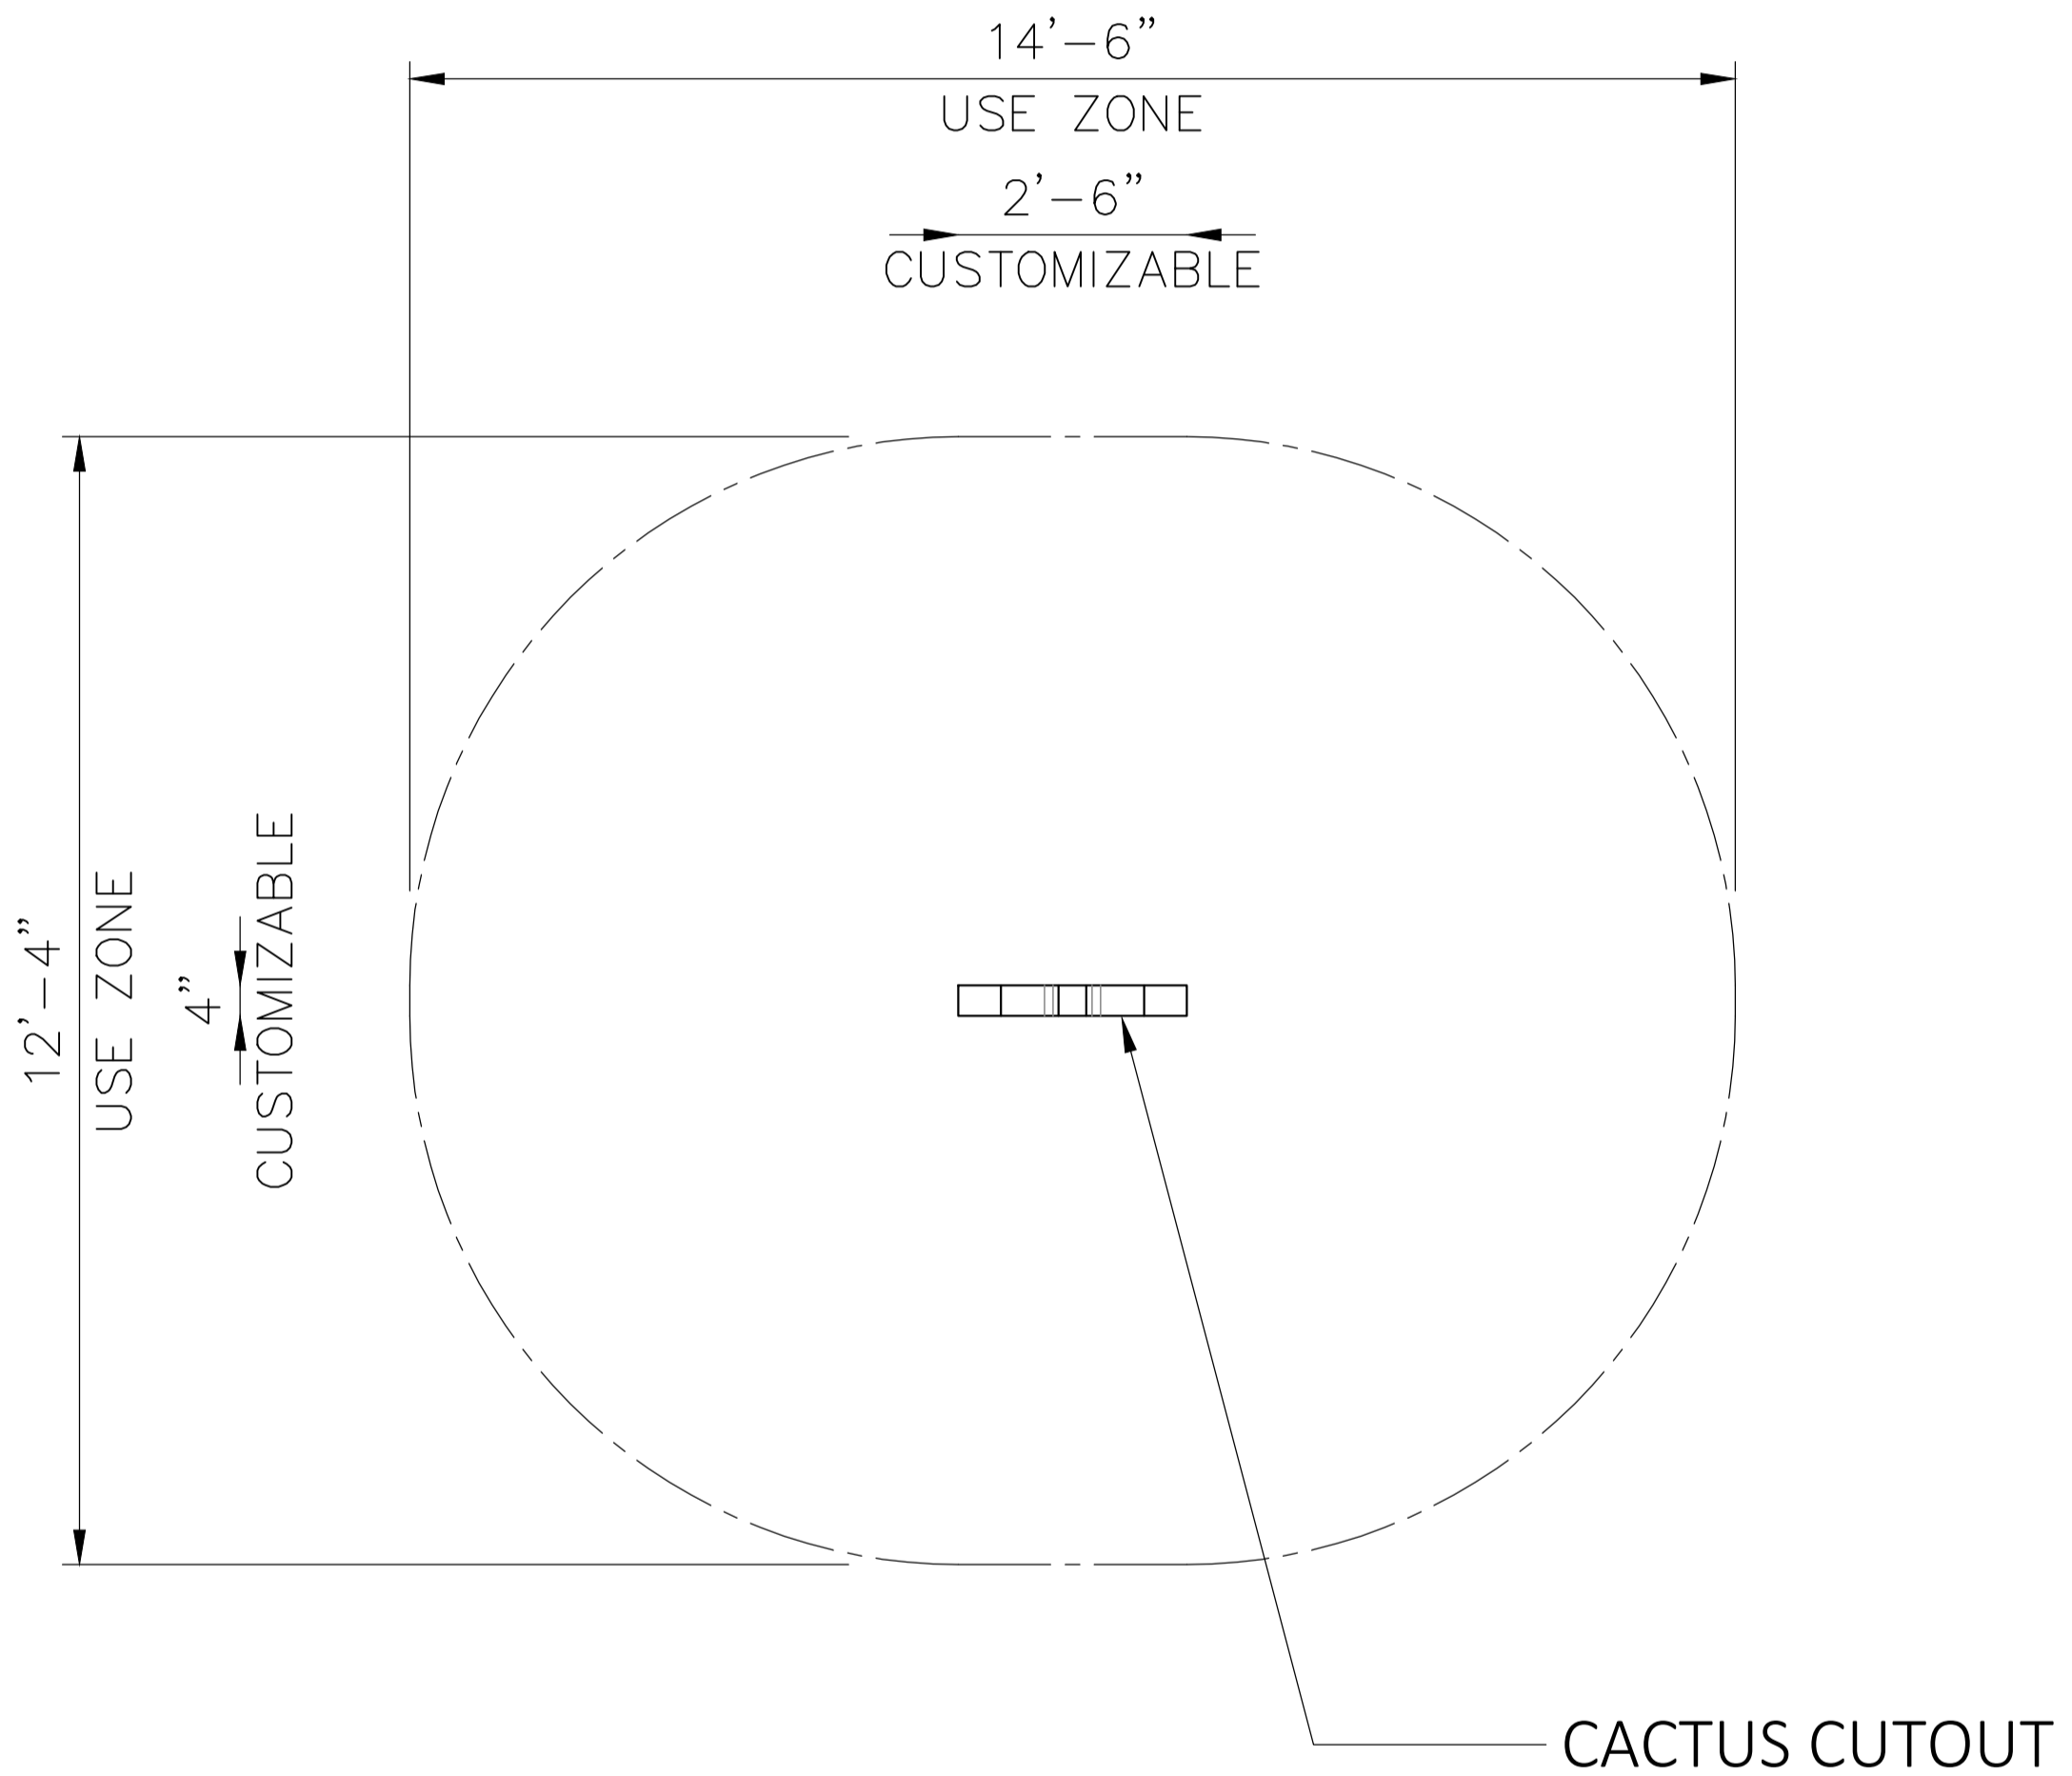

Specifications

Age Range:

2 - 5 years
5 - 12 years

Dimensions:

Fully Customizable

Use Zone:

N/A

Mounting Options:

4400 Oneal St. Greenville, TX 75401

903.454.9237

info@the4kids.com

www.the4kids.com

© 2014 The 4 Kids Inc. All rights reserved.

CACTUS CUTOUT
FULLY CUSTOMIZABLE

TOP VIEW

SCALE: 1/2" = 1'-0"