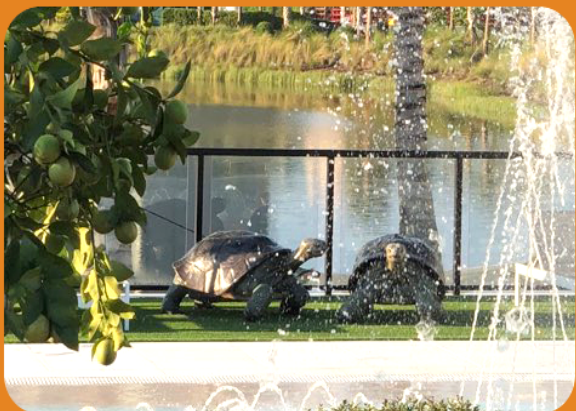

KALEA BAY

NAPLES, FLORIDA

Adding A Bit Of Decor For The Residents Of Kalea Bay

- Created 2 nature themed sculptures
- The play equipment is made using realistic textures for sensory play
- Engineered custom structures with durable materials that stand up to the elements

Challenge:

The owners of Kalea Bay, a residential sky rise in Naples, Florida, wanted something special for their residents. They asked for a couple of pieces to add a bit of décor to their pool side.

Solution:

Now, sitting by the side of the pool are two beautifully sculpted tortoise sculptures. The tortoise was made with glass fiber reinforced concrete (GFRC) and filled to add weight and strength. This material is durable, long-lasting, and earth friendly. We also gave it a coat of anti-graffiti to help against future acts of mischief.

KALEA BAY

NAPLES , FLORIDA

Result:

These beautiful sculptures will last for many years of enjoyment and many children's visit. We used smart-crete, glass fiber reinforced concrete (GFRC), to create climbable sculptures for little ones to enjoy. The material is low maintenance, making it an ideal choice for any setting.