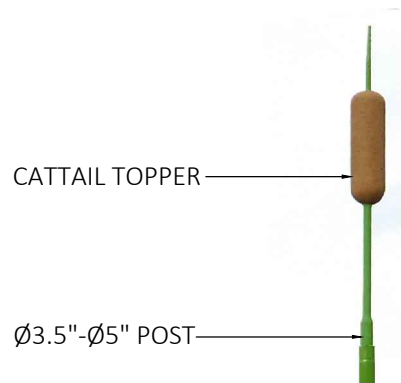

CATTAIL POST TOPPER

FULLY CUSTOMIZABLE

PRODUCT VIEW

SCALE: NTS