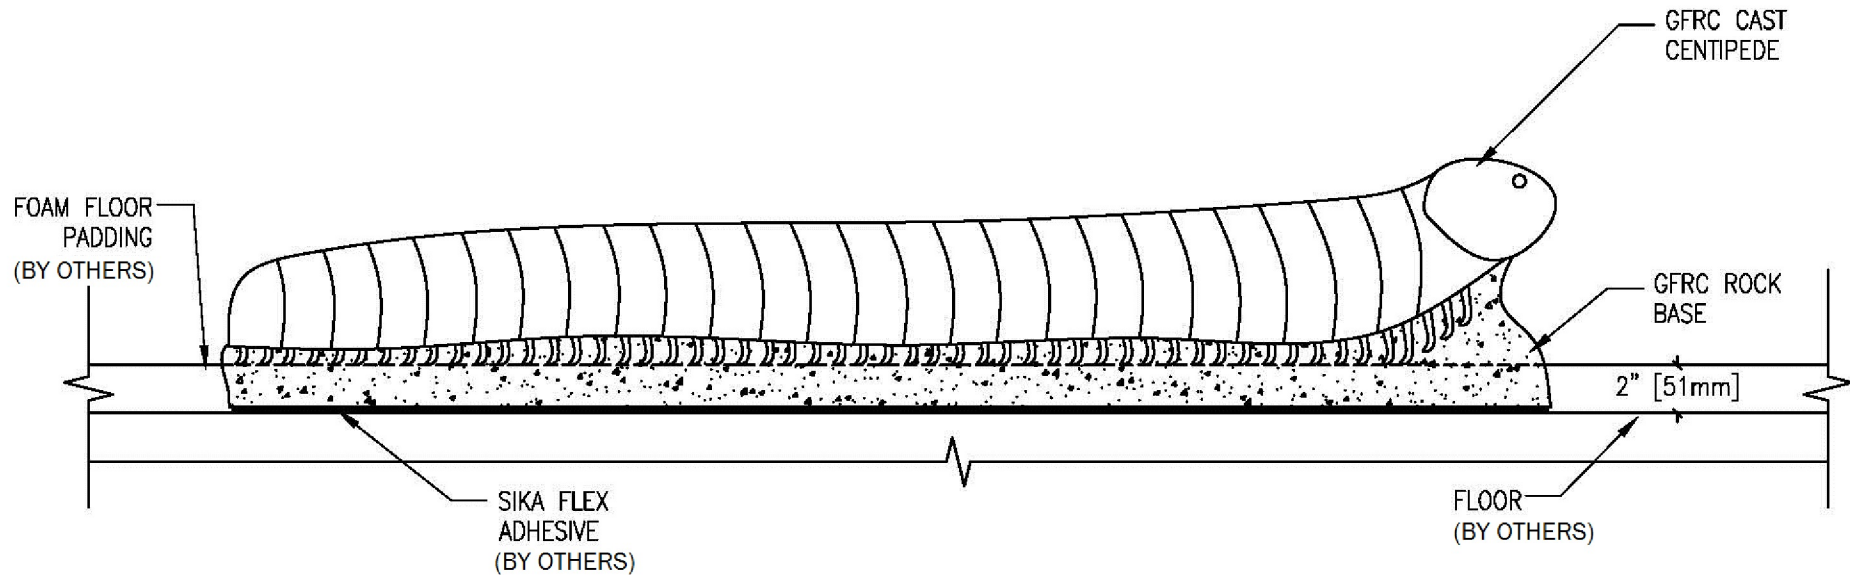

ALL RIGHTS RESERVED. THIS DRAWING IS PROPERTY OF THE 4 KIDS INC. AND MAY BE USED ONLY WHEN UTILIZING THE 4 KIDS INC. GENERAL TERMS AND CONDITIONS APPLY AND ARE INCORPORATED HERE IN BY REFERENCE. THIS DETAIL MAY NOT APPLY TO ALL CONDITIONS AND CONSTRUCTION SITUATIONS.

ITEM ID: **INS103**

MATERIAL: **GFRC**

MOLD

APX. TTL. WEIGHT

TOTAL # OF ITEM:

- LBS. [- KG]

TOTAL SQ. FEET: **- [- sqm.]**

PROJECT:

TITLE: **CENTIPEDE FLOOR MOUNT**

REFERENCES:

COLOR & PER APPROVED SAMPLE
TEXTURE: PER APPROVED SAMPLE

CUSTOM THEMED PLAYGROUNDS

1100 ONEAL STREET, GREENVILLE, TX 75101 PHONE 903.454.9237 FAX 903.454.3642

TYPE DWG: FABRICATION

DRAWN BY: **JMR**

DATE: **2/11/2015**

SCALE: **N.T.S.**

SHEET: **A**

DWG. SHEET: **SETTING**