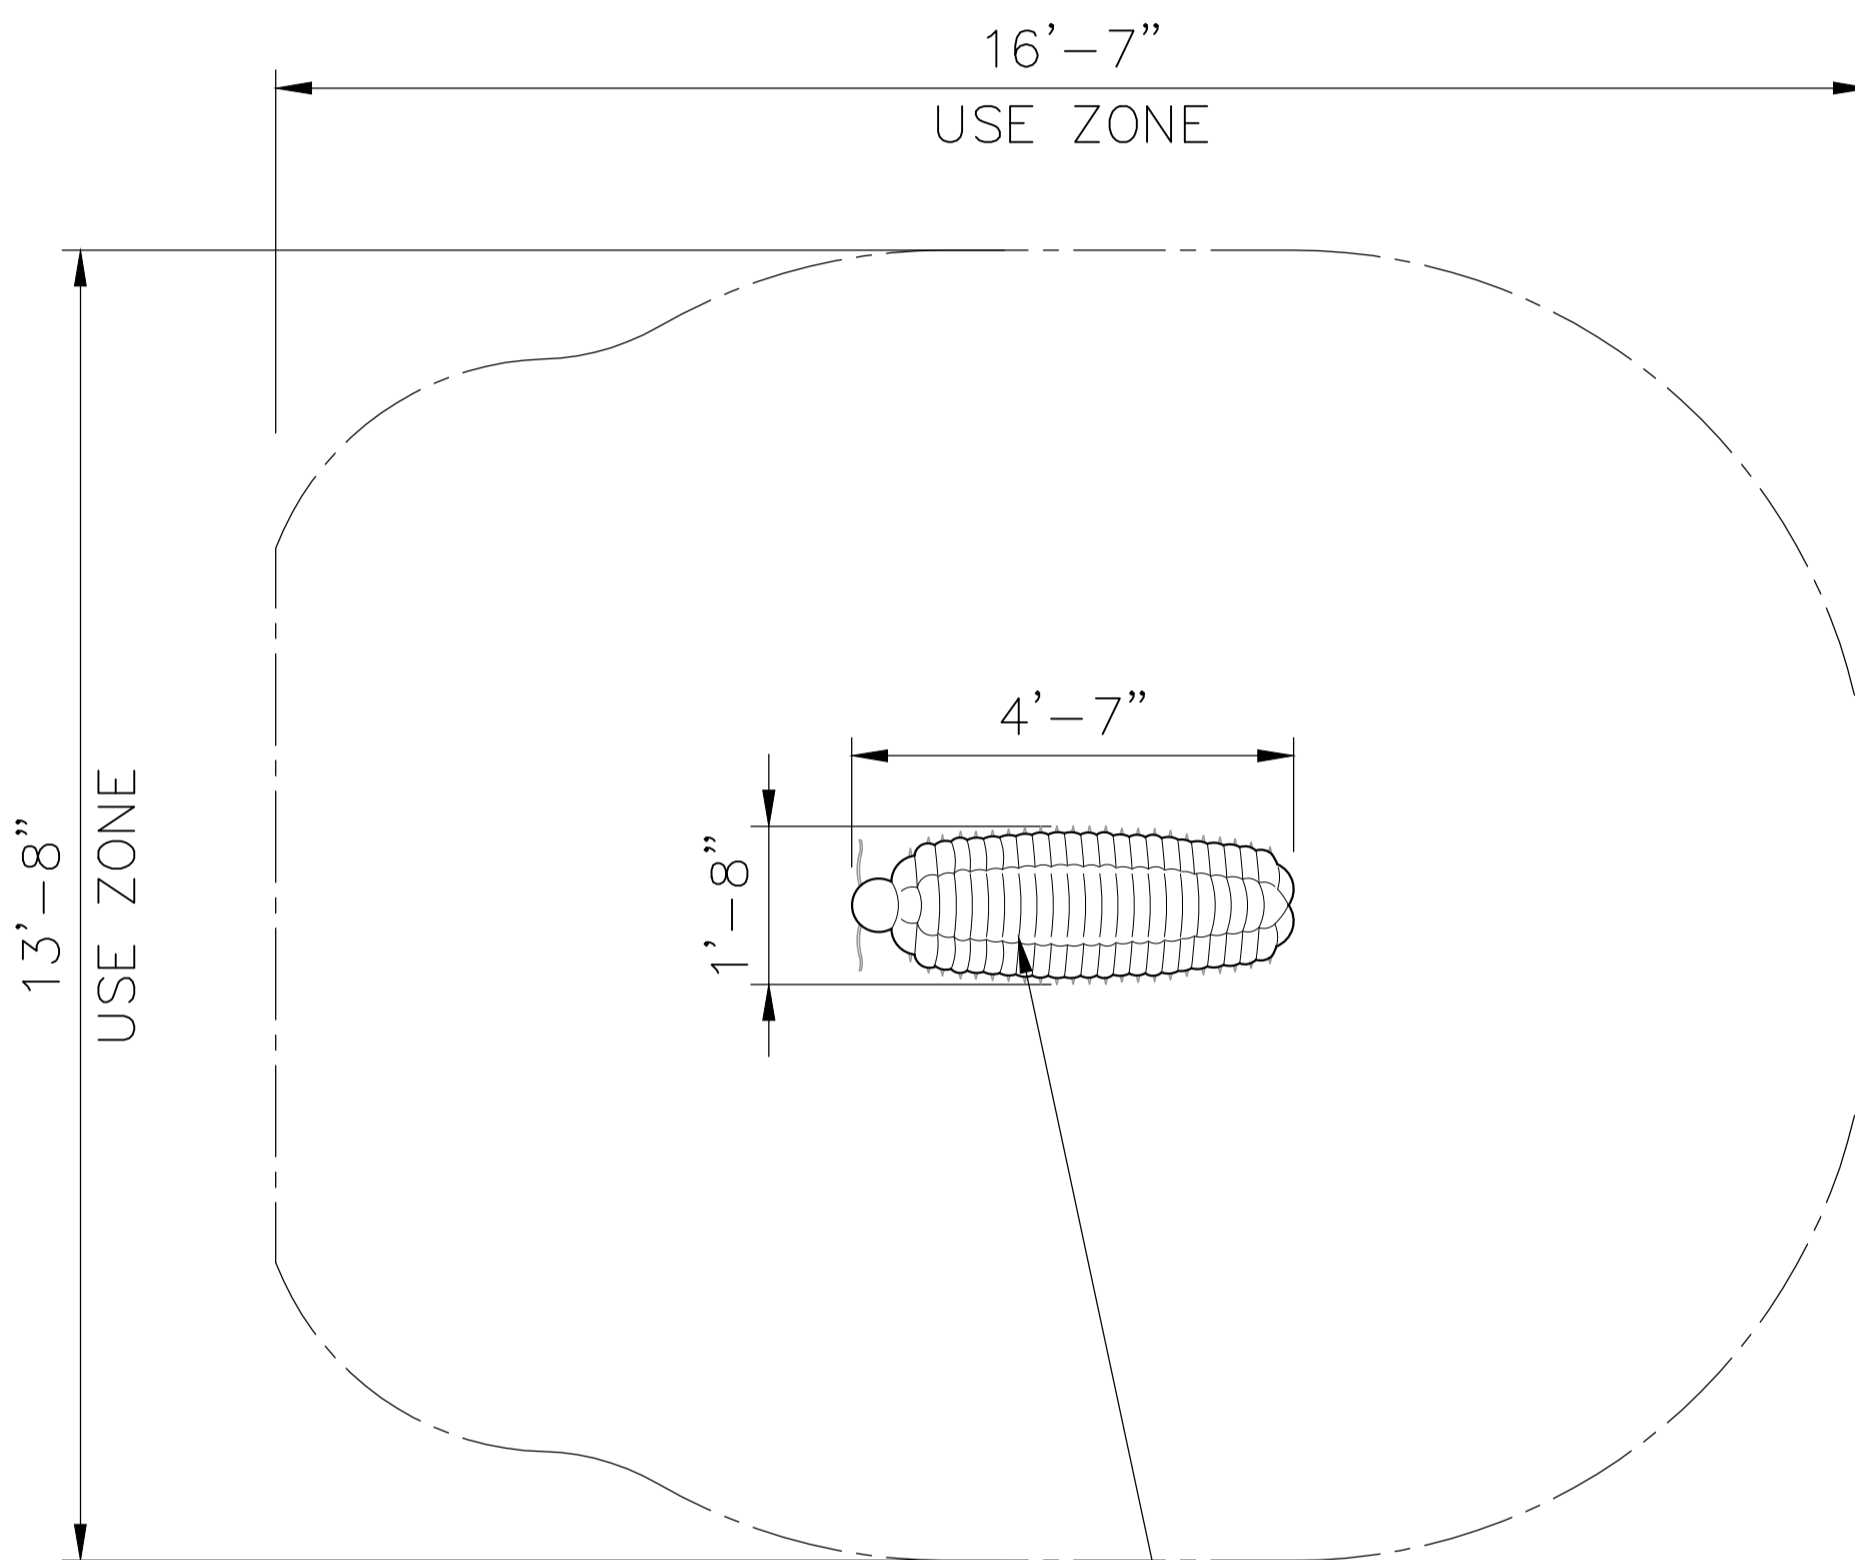

GIANT CENTIPEDE
SCULPTURE

TOP VIEW

SCALE: 1/2" = 1'-0"