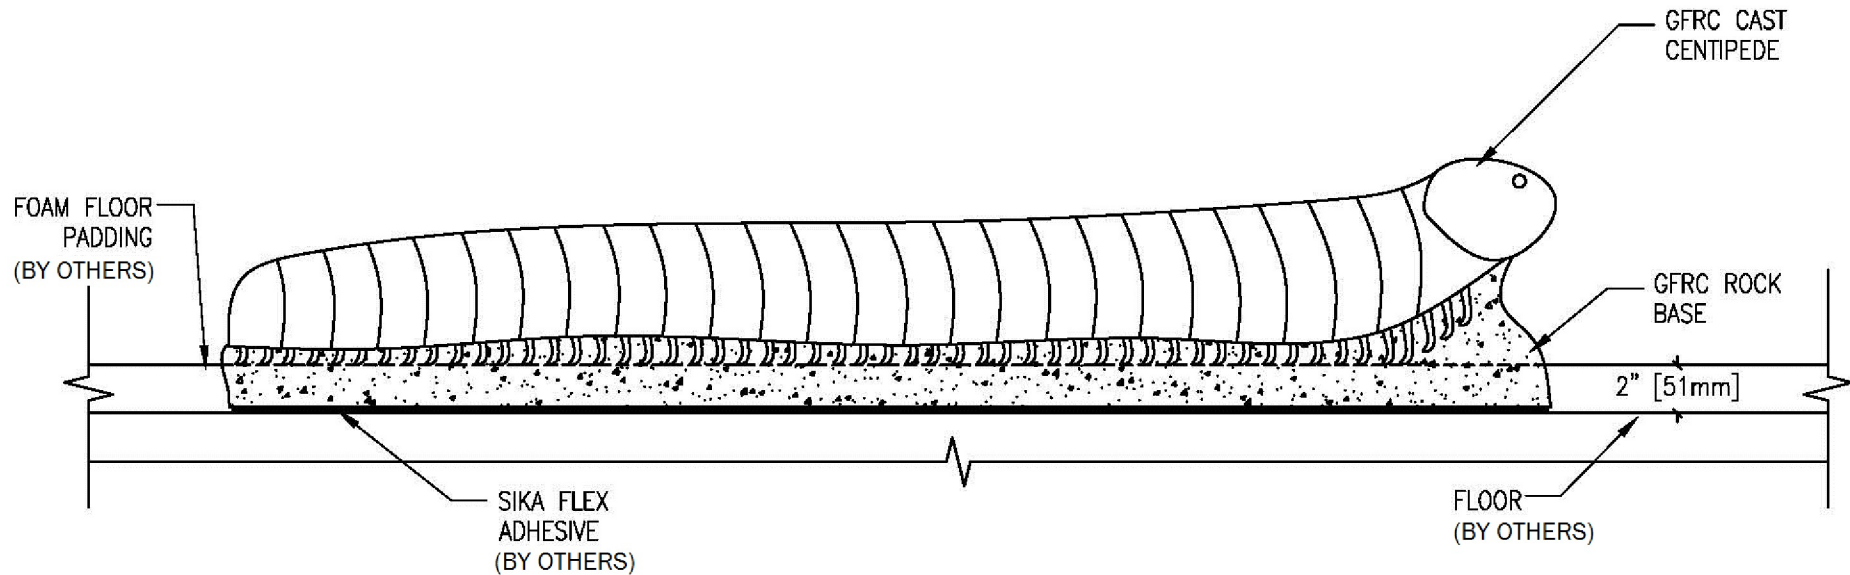

Key Features

- Customized playground equipment
- Strict safety standards
- Realistic detailed design
- Can be a display piece or a climber

Specifications

Age Range:

N/A

Dimensions:

55.25"L x 19.75"W x 11"H

Play Area:

SCALE: 1/2" = 1'-0"

ALL RIGHTS RESERVED. THIS DRAWING IS PROPERTY OF THE 4 KIDS INC. AND MAY BE USED ONLY WHEN UTILIZING THE 4 KIDS INC. GENERAL TERMS AND CONDITIONS APPLY AND ARE INCORPORATED HERE IN BY REFERENCE. THIS DETAIL MAY NOT APPLY TO ALL CONDITIONS AND CONSTRUCTION SITUATIONS.