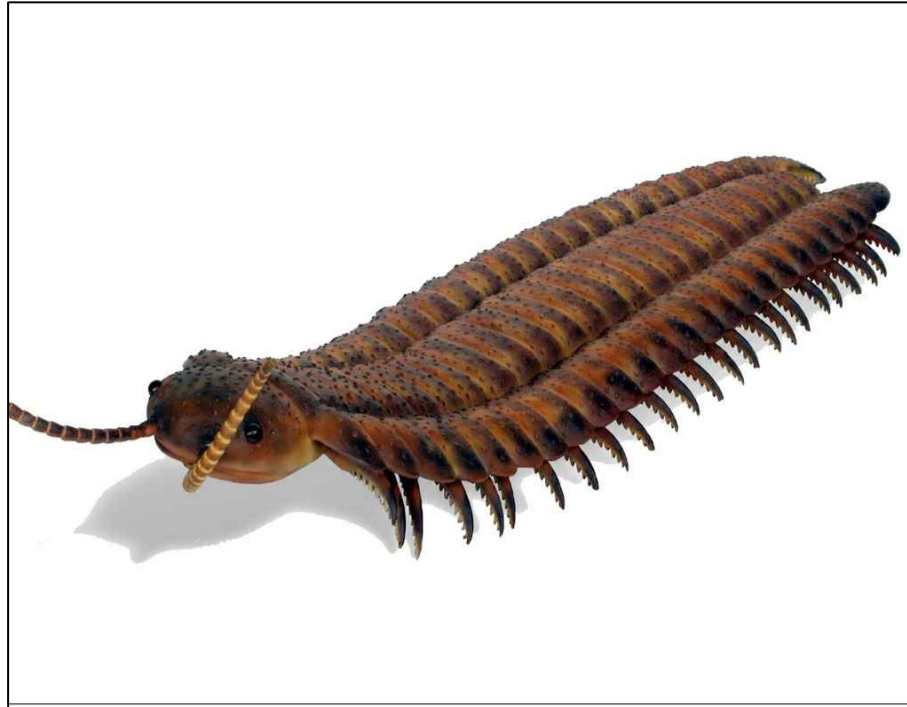

GIANT CENTIPEDE SCULPTURE
55.25" X 19.75" X 11"