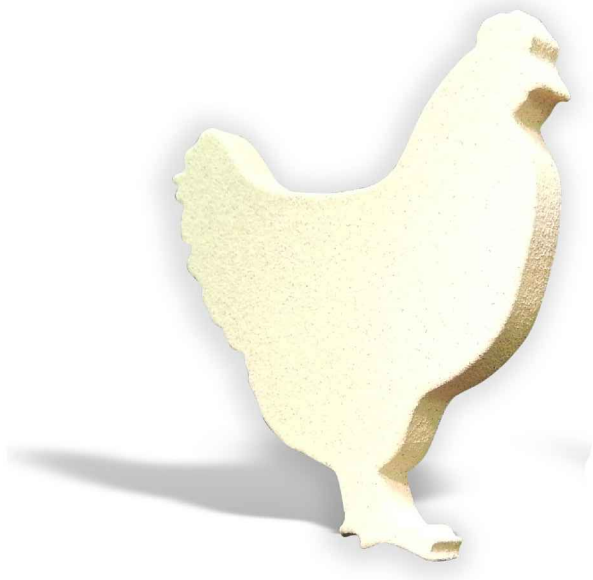

4400 Oneal St. Greenville, TX 75401

903.454.9237

info@the4kids.com

www.the4kids.com

© 2014 The 4 Kids Inc. All rights reserved.

**CHICKEN CUTOUT
FULLY CUSTOMIZABLE**

TOP VIEW

SCALE: 1/2" = 1'-0"