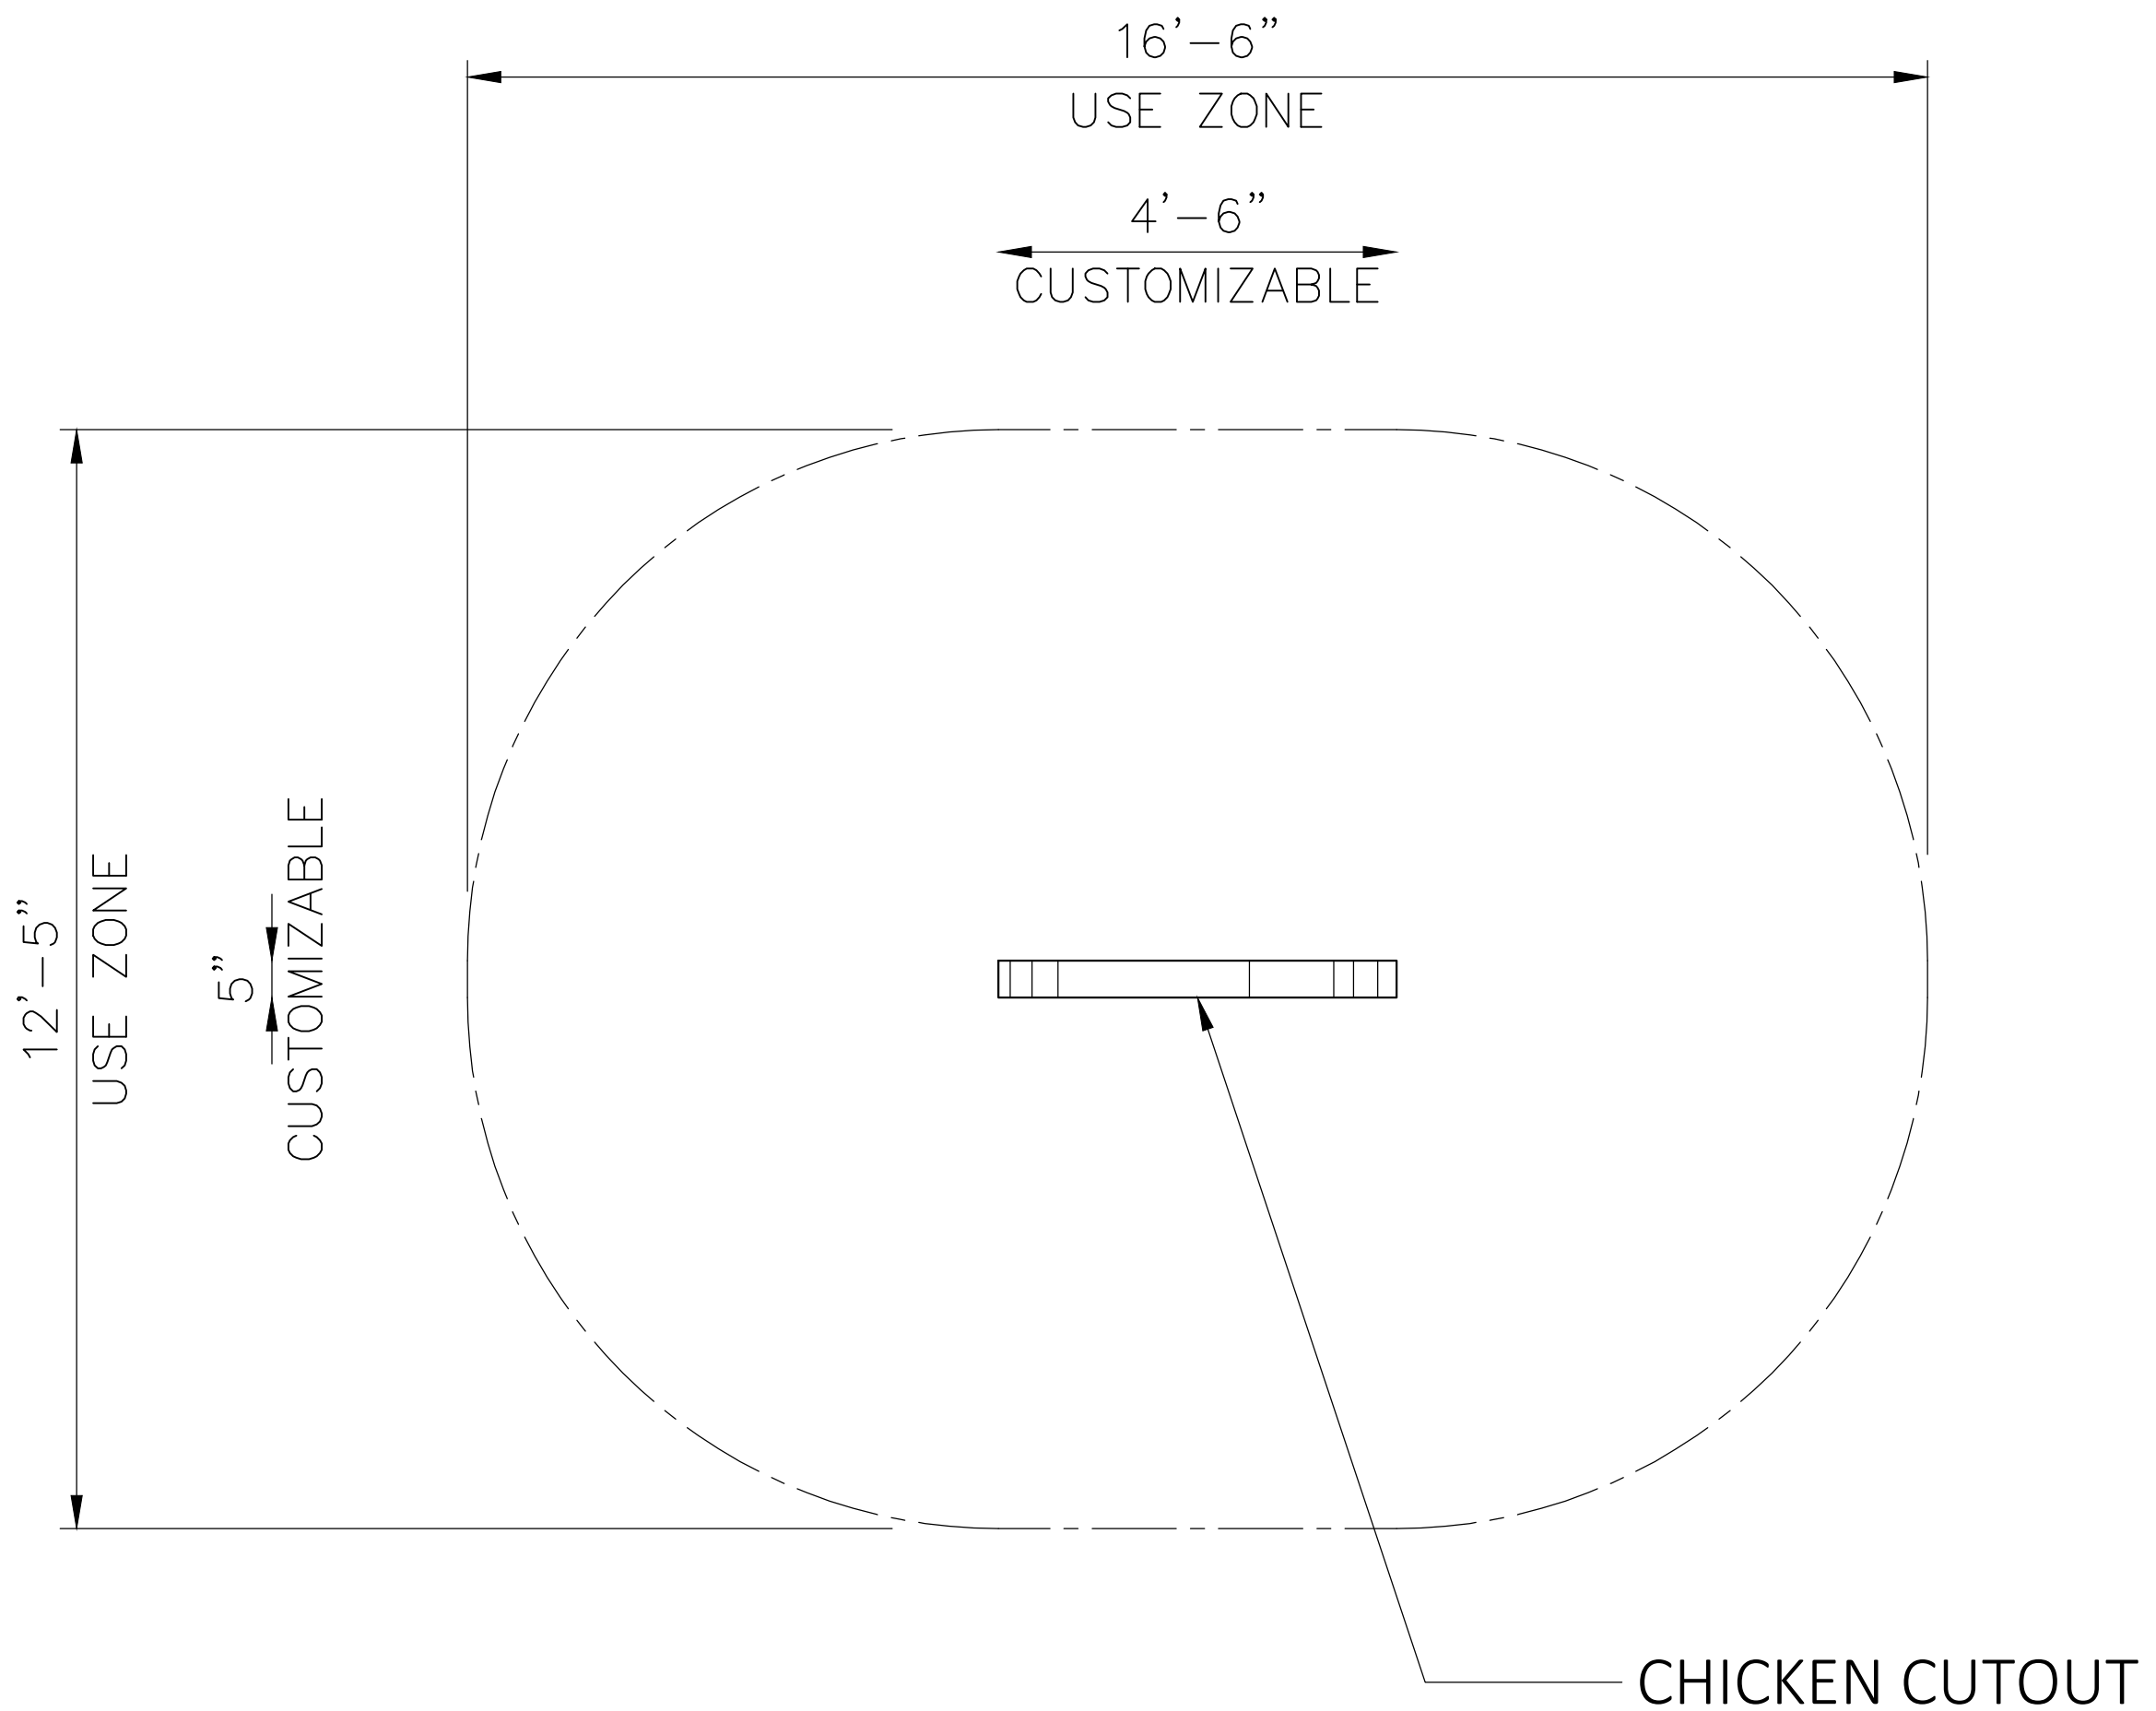

Specifications

Age Range:

2 - 5 years
5 - 12 years

Dimensions:

Fully Customizable

Use Zone:

Based Upon
Dimensions

Mounting Options:

4400 Oneal St. Greenville, TX 75401

903.454.9237

info@the4kids.com

www.the4kids.com

© 2014 The 4 Kids Inc. All rights reserved.

**CHICKEN CUTOUT
FULLY CUSTOMIZABLE**

TOP VIEW

SCALE: 1/2" = 1'-0"