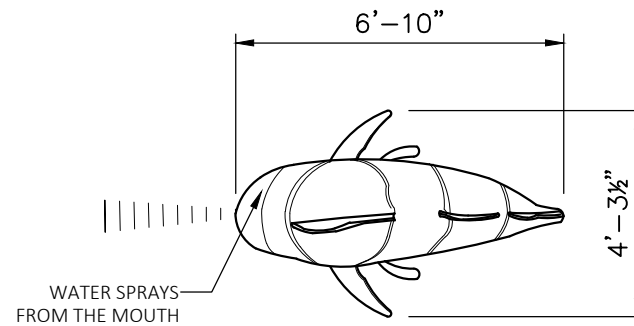

Specifications

Age Range:

2 - 5 years
5 - 12 years

Dimensions:

82" x 51.5" x 71.25"

Play Area:

19' X 16'

Mounting Options:

4400 Oneal St. Greenville, TX 75401

903.454.9237

info@the4kids.com

www.the4kids.com

© 2014 The 4 Kids Inc. All rights reserved.

CLOWN FISH SPRAYER

83" X 30" X 16"

PRODUCT VIEW

SCALE: NTS

TOP VIEW

SCALE: 1/4" = 1' 0"

NAME: CLOWN FISH SPRAYER		ITEM CODE: SEA101	REFERENCES: WATER SPRAY SCULPTURE		
	CUSTOM THEMED PLAYGROUNDS 4400 ONEAL STREET, GREENVILLE, TX 75402 PHONE 903.454.9237 FAX 903.454.3642		TYPE DWG: FABRICATION	DRAWN BY: AS	DATE:
			SCALE: AS SHOWN		DWG. SHEET: