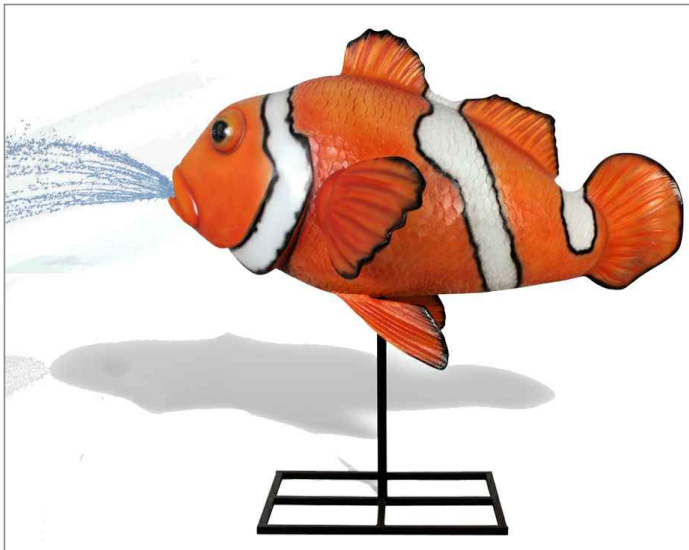

Clown Fish Sculpture

Fun-loving and lively, the clown fish is a star of the sea, adding color and design and a fascinating flair for merriment. For an ocean or seaside themed park, playground, community or commercial play center, The 4 Kids' Clown Fish Sculpture is a thrilling addition for kids. The giant clown fish structure is a captivating park feature that enthralls visitors and enhances the playground's decorating scheme. Aquariums and water parks are perfect for placing this astonishing sculpture, designed with superior artistry and meticulous craftsmanship. High on safety and low on maintenance, the clown fish comes in your choice of four finishes.

4400 Oneal St. Greenville, TX 75401

903.454.9237

info@the4kids.com

www.the4kids.com

© 2014 The 4 Kids Inc. All rights reserved.

CLOWN FISH SPRAYER

83" X 30" X 16"

PRODUCT VIEW