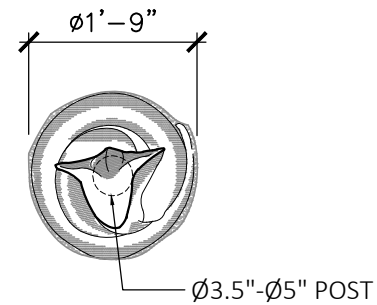

Specifications

Age Range:

N/A

Dimensions:

21”L x 21”W x
Post Height

Use Zone:

N/A

Mounting Options:

4400 Oneal St. Greenville, TX 75401

903.454.9237

info@the4kids.com

www.the4kids.com

COBRA POST TOPPER

21" X 21" X POST HEIGHT

PRODUCT VIEW

SCALE: NTS

TOP VIEW

SCALE: 1/2" = 1'

ALL RIGHTS RESERVED. THIS DRAWING IS PROPERTY OF THE 4 KIDS INC. AND MAY BE USED ONLY WHEN UTILIZING THE 4 KIDS INC. GENERAL TERMS AND CONDITIONS APPLY AND ARE INCORPORATED HERE IN BY REFERENCE. THIS DETAIL MAY NOT APPLY TO ALL CONDITIONS AND CONSTRUCTION SITUATIONS.