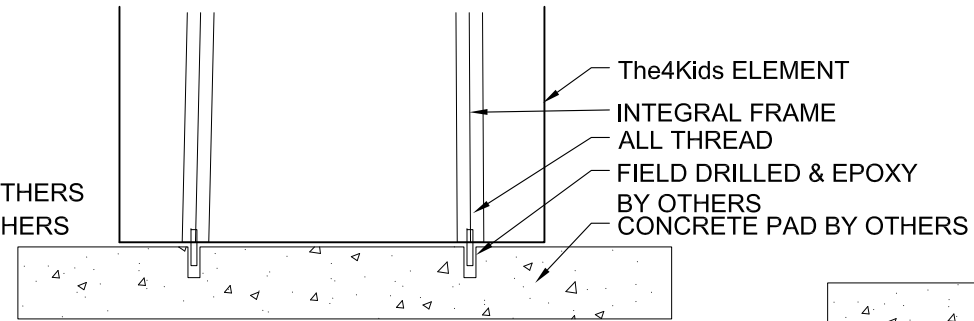

4400 Oneal St. Greenville, TX 75401

903.454.9237

info@the4kids.com

www.the4kids.com

© 2014 The 4 Kids Inc. All rights reserved.

COLUMBIA BOULDER

COLUMBIA BOULDER
FULLY CUSTOMIZABLE

TOP VIEW

SCALE: 1/2" = 1'

SEALANT BED

ALL THREAD IN EPOXY

METAL TAB BOLTED TO CONCRETE PAD

FORKLIFT LIFTING POINTS BELOW FILL

STAINLESS STEEL ANGLE CLIPS WITH ANCHORS

ALL RIGHTS RESERVED. THIS DRAWING IS PROPERTY OF THE4KIDS INC. AND MAY BE USED ONLY WHEN UTILIZING THE4KIDS PRODUCTS. THE4KIDS INC. GENERAL TERMS AND CONDITIONS APPLY AND ARE INCORPORATED HERE IN BY REFERENCE. THIS DETAIL MAY NOT APPLY TO ALL CONDITIONS AND CONSTRUCTION SITUATIONS.