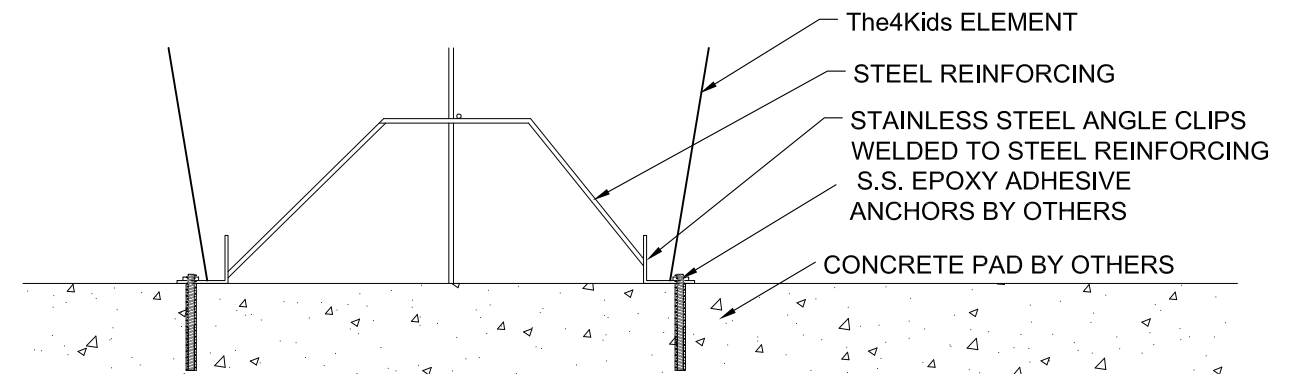

SCALE: 1/2" = 1'

SEALANT BED

ALL THREAD IN EPOXY

METAL TAB BOLTED TO CONCRETE PAD

FORKLIFT LIFTING POINTS BELOW FILL

STAINLESS STEEL ANGLE CLIPS WITH ANCHORS

ALL RIGHTS RESERVED. THIS DRAWING IS PROPERTY OF THE4KIDS INC. AND MAY BE USED ONLY WHEN UTILIZING THE4KIDS PRODUCTS. THE4KIDS INC. GENERAL TERMS AND CONDITIONS APPLY AND ARE INCORPORATED HERE IN BY REFERENCE. THIS DETAIL MAY NOT APPLY TO ALL CONDITIONS AND CONSTRUCTION SITUATIONS.