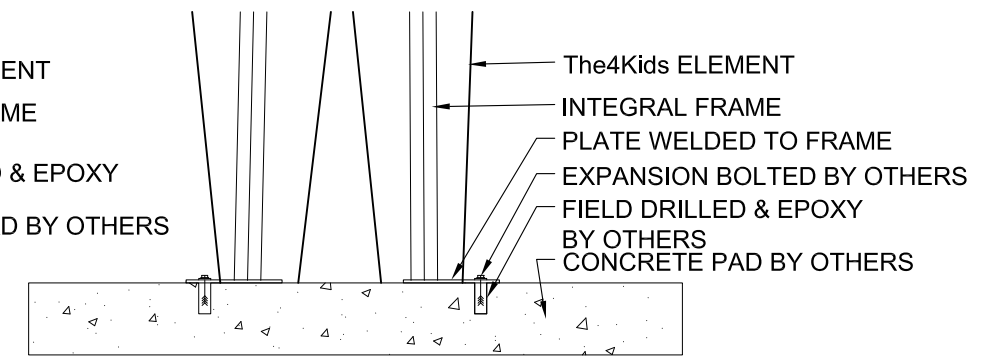

SCALE: 1/2" = 1'

SEALANT BED

ALL THREAD IN EPOXY

METAL TAB BOLTED TO CONCRETE PAD

FORKLIFT LIFTING POINTS BELOW FILL

STAINLESS STEEL ANGLE CLIPS WITH ANCHORS

ALL RIGHTS RESERVED. THIS DRAWING IS PROPERTY OF THE4KIDS INC. AND MAY BE USED ONLY WHEN UTILIZING THE4KIDS PRODUCTS. THE4KIDS INC. GENERAL TERMS AND CONDITIONS APPLY AND ARE INCORPORATED HERE IN BY REFERENCE. THIS DETAIL MAY NOT APPLY TO ALL CONDITIONS AND CONSTRUCTION SITUATIONS.