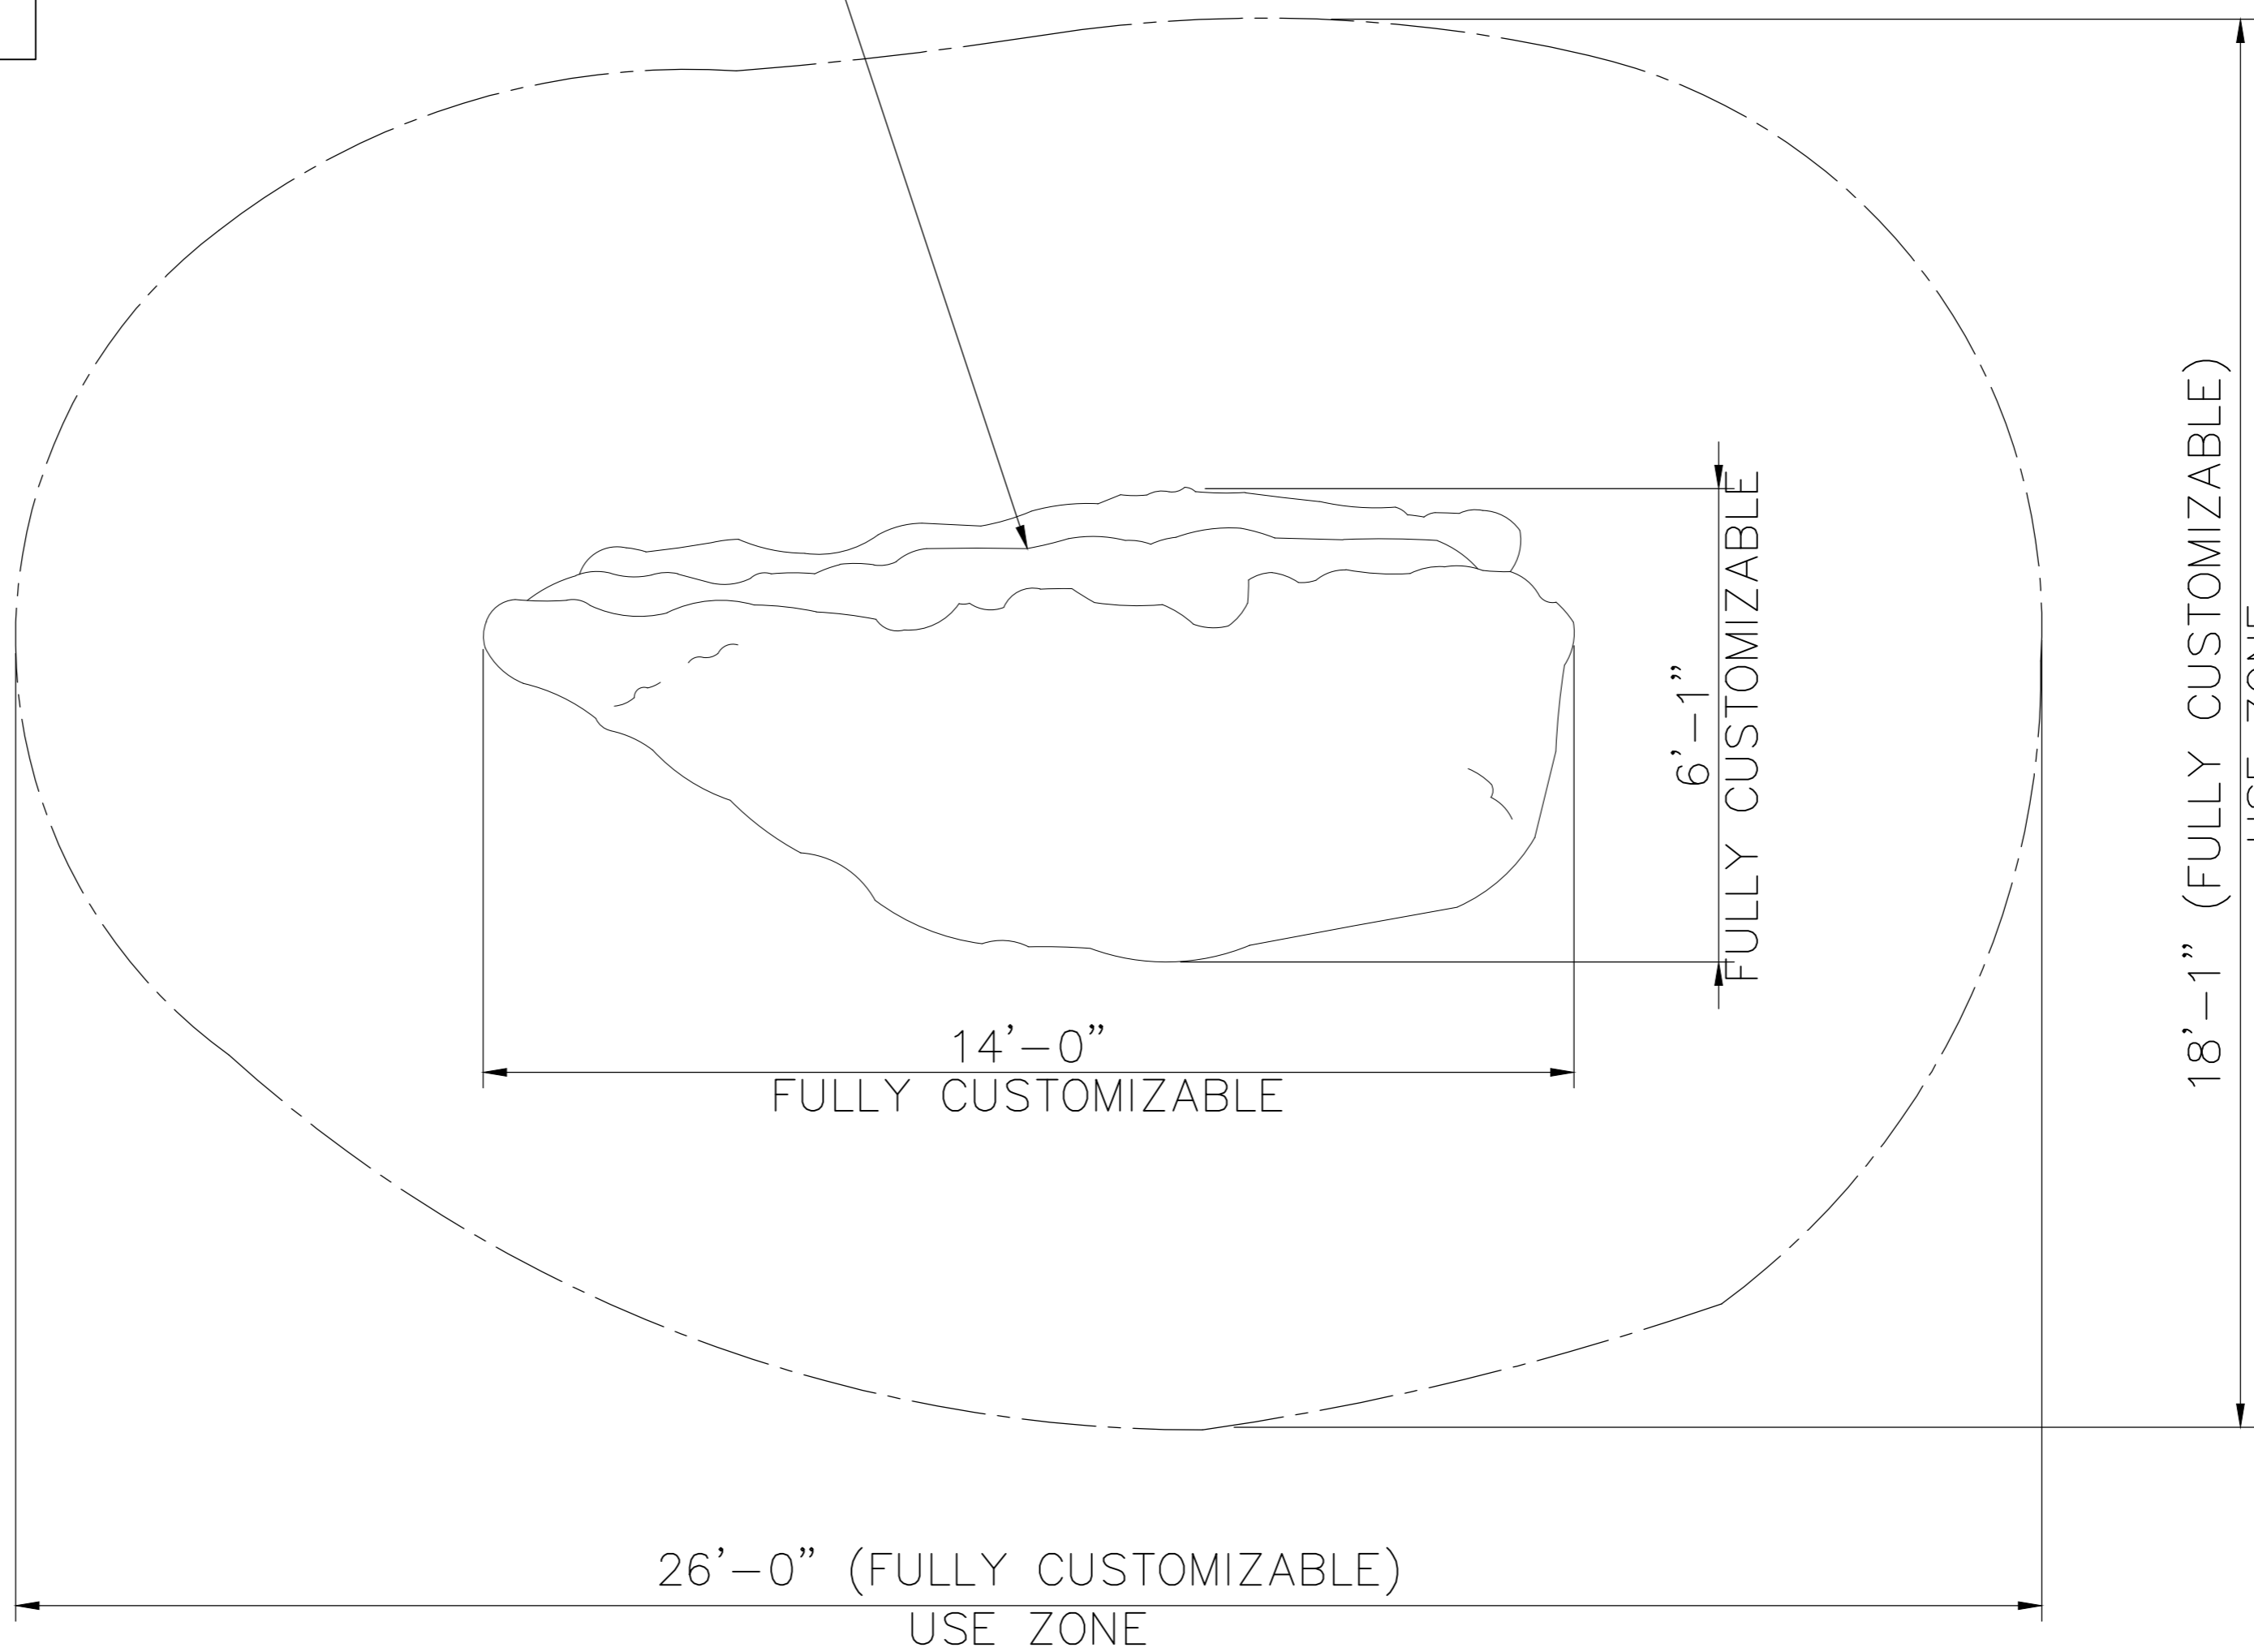

TOP VIEW

SCALE: 1/2" = 1'