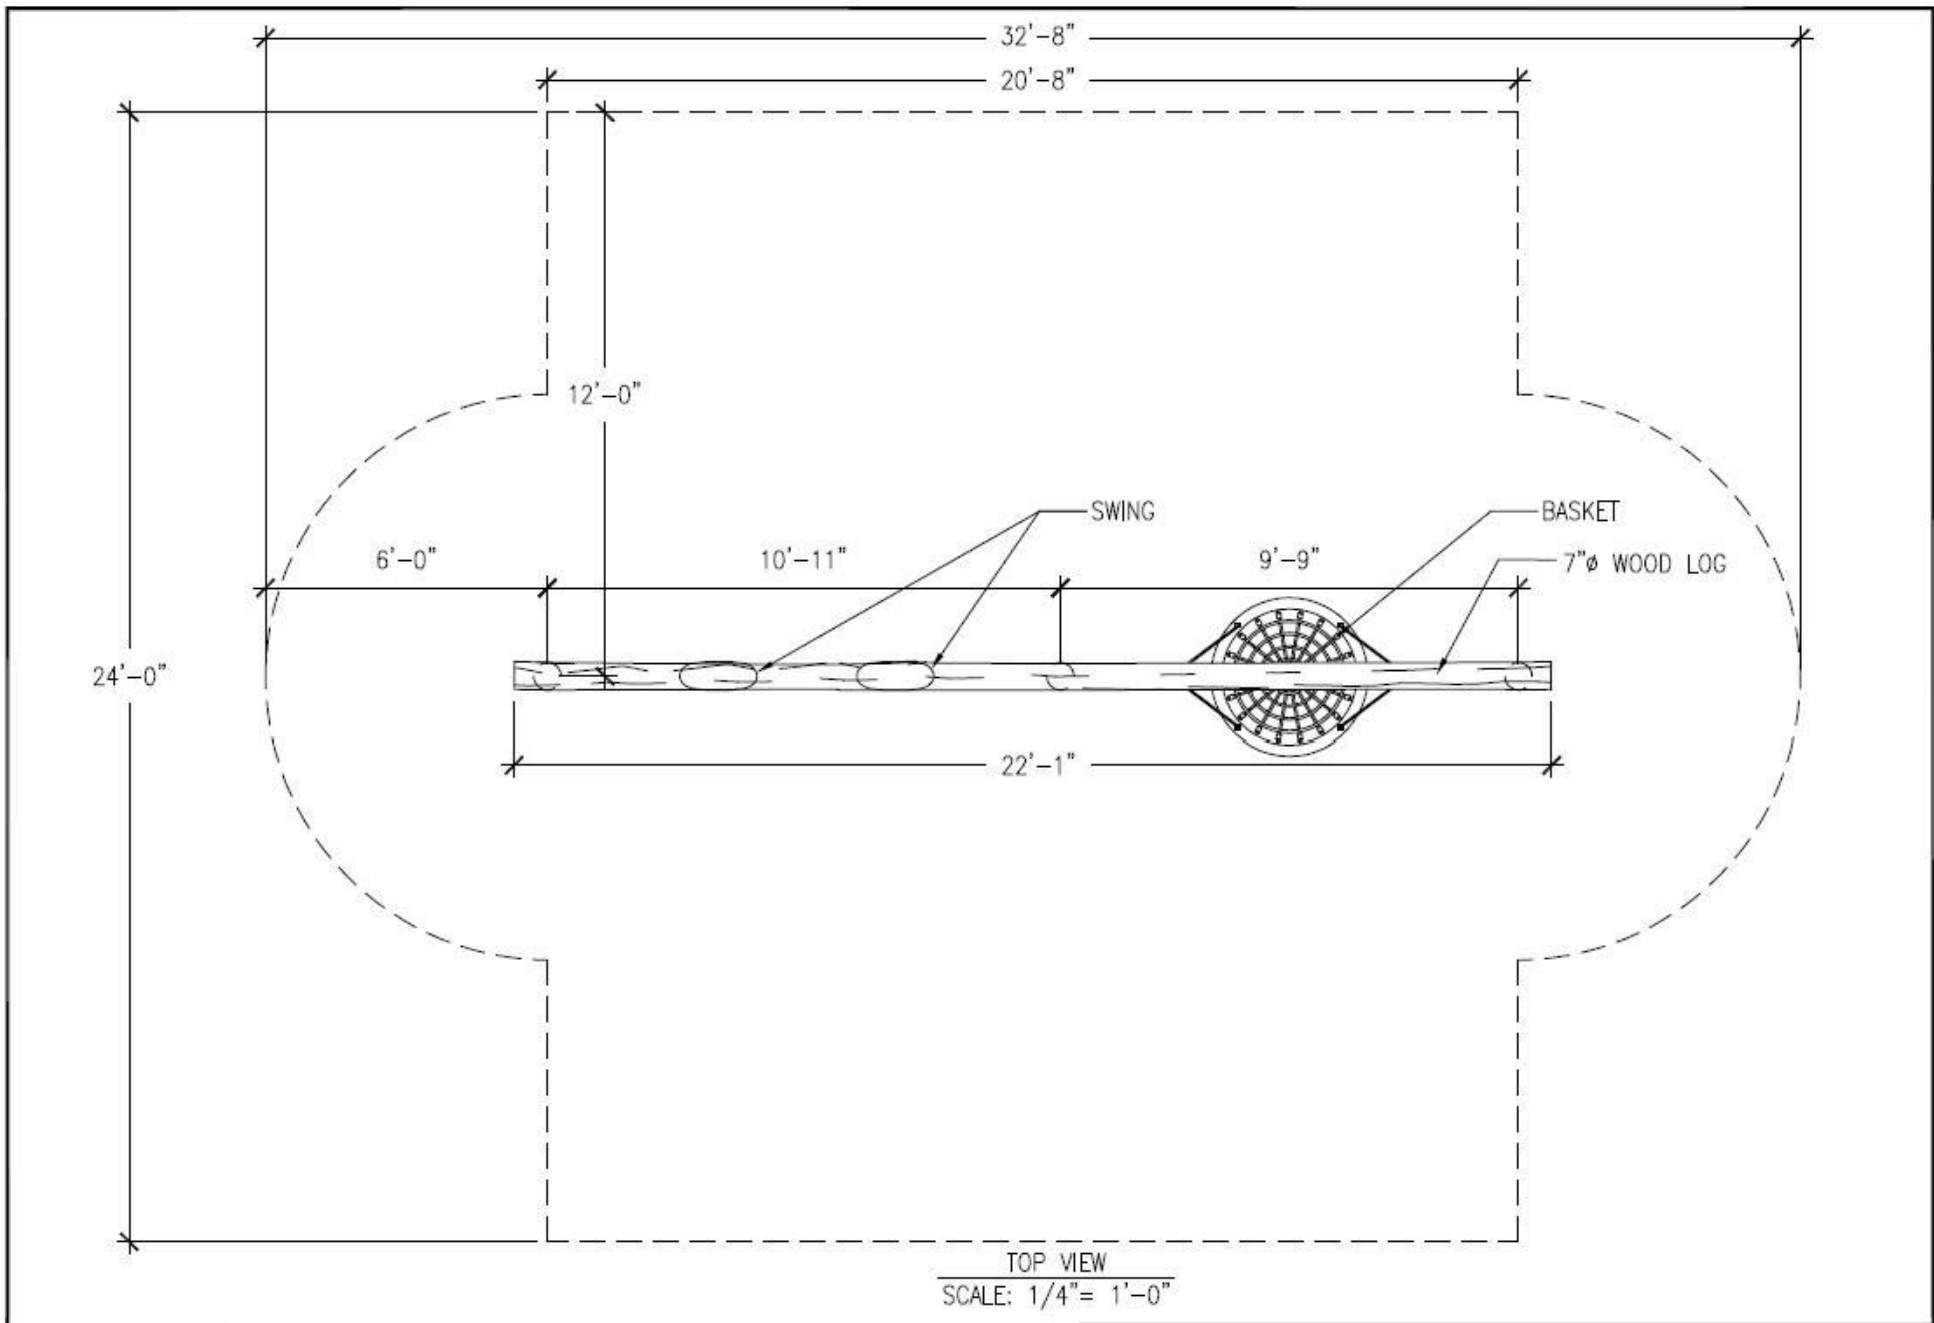

ALL RIGHTS RESERVED. THIS DRAWING IS PROPERTY OF THE 4 KIDS, INC. AND MAY BE USED ONLY WHEN UTILIZING THE 4 KIDS, INC. GENERAL TERMS AND CONDITIONS APPLY AND ARE INCORPORATED HERE IN BY REFERENCE. THIS DETAIL MAY NOT APPLY TO ALL CONDITIONS AND CONSTRUCTION SITUATIONS.

CUSTOM THEMED PLAYGROUNDS

4400 ONEAL STREET, GREENVILLE, TX 75401 PHONE 903.454.9237 FAX 903.454.3642

TITLE: DOUBLE BAY

TYPE DWG: DETAIL

SCALE: AS NOTED

DWG. SHEET: **PLW.1.10.F.1.R0**