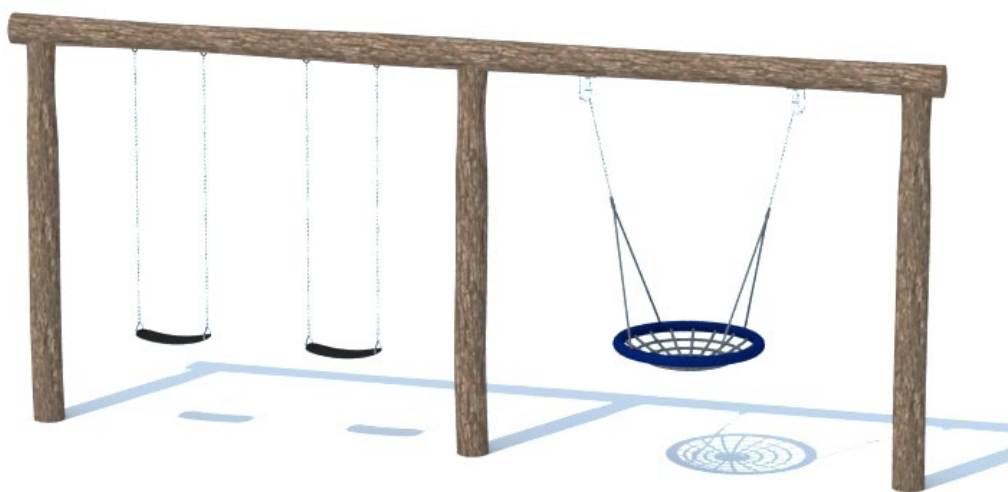

Combo Swing Set

This combination swing set is a great way to complete any park or playground. Its post is hand crafted from glass fiber reinforced concrete (GFRC). This material is a great alternative to traditional materials as its weather resistant qualities create a play piece that has a low upkeep cost. Our combination swing has one bay for a basket swing and the other bay is a double set. This combination will allow up to 3 plus children to be on this set at the same time. The 4 Kids is committed to bringing you themed play with safe and imaginative materials.

Key Features

- Hand crafted in Texas
- ADA, Basket, Belt, Bucket swings options available
- Blends into nature themed playscapes
- Will not rust or rot

Specifications

Age Range:

N/A

Dimensions:

20' x 1' x 8'

Play Area:

32' 8" x 24'

Mounting Options:

See Typical

Installation Details

Contact Us

Ordering from The 4 Kids is easy, initial consultation & quote is free. We can also provide you with design ideas and conceptual drawings. We want your whole experience with The 4 Kids to be smooth & rewarding.