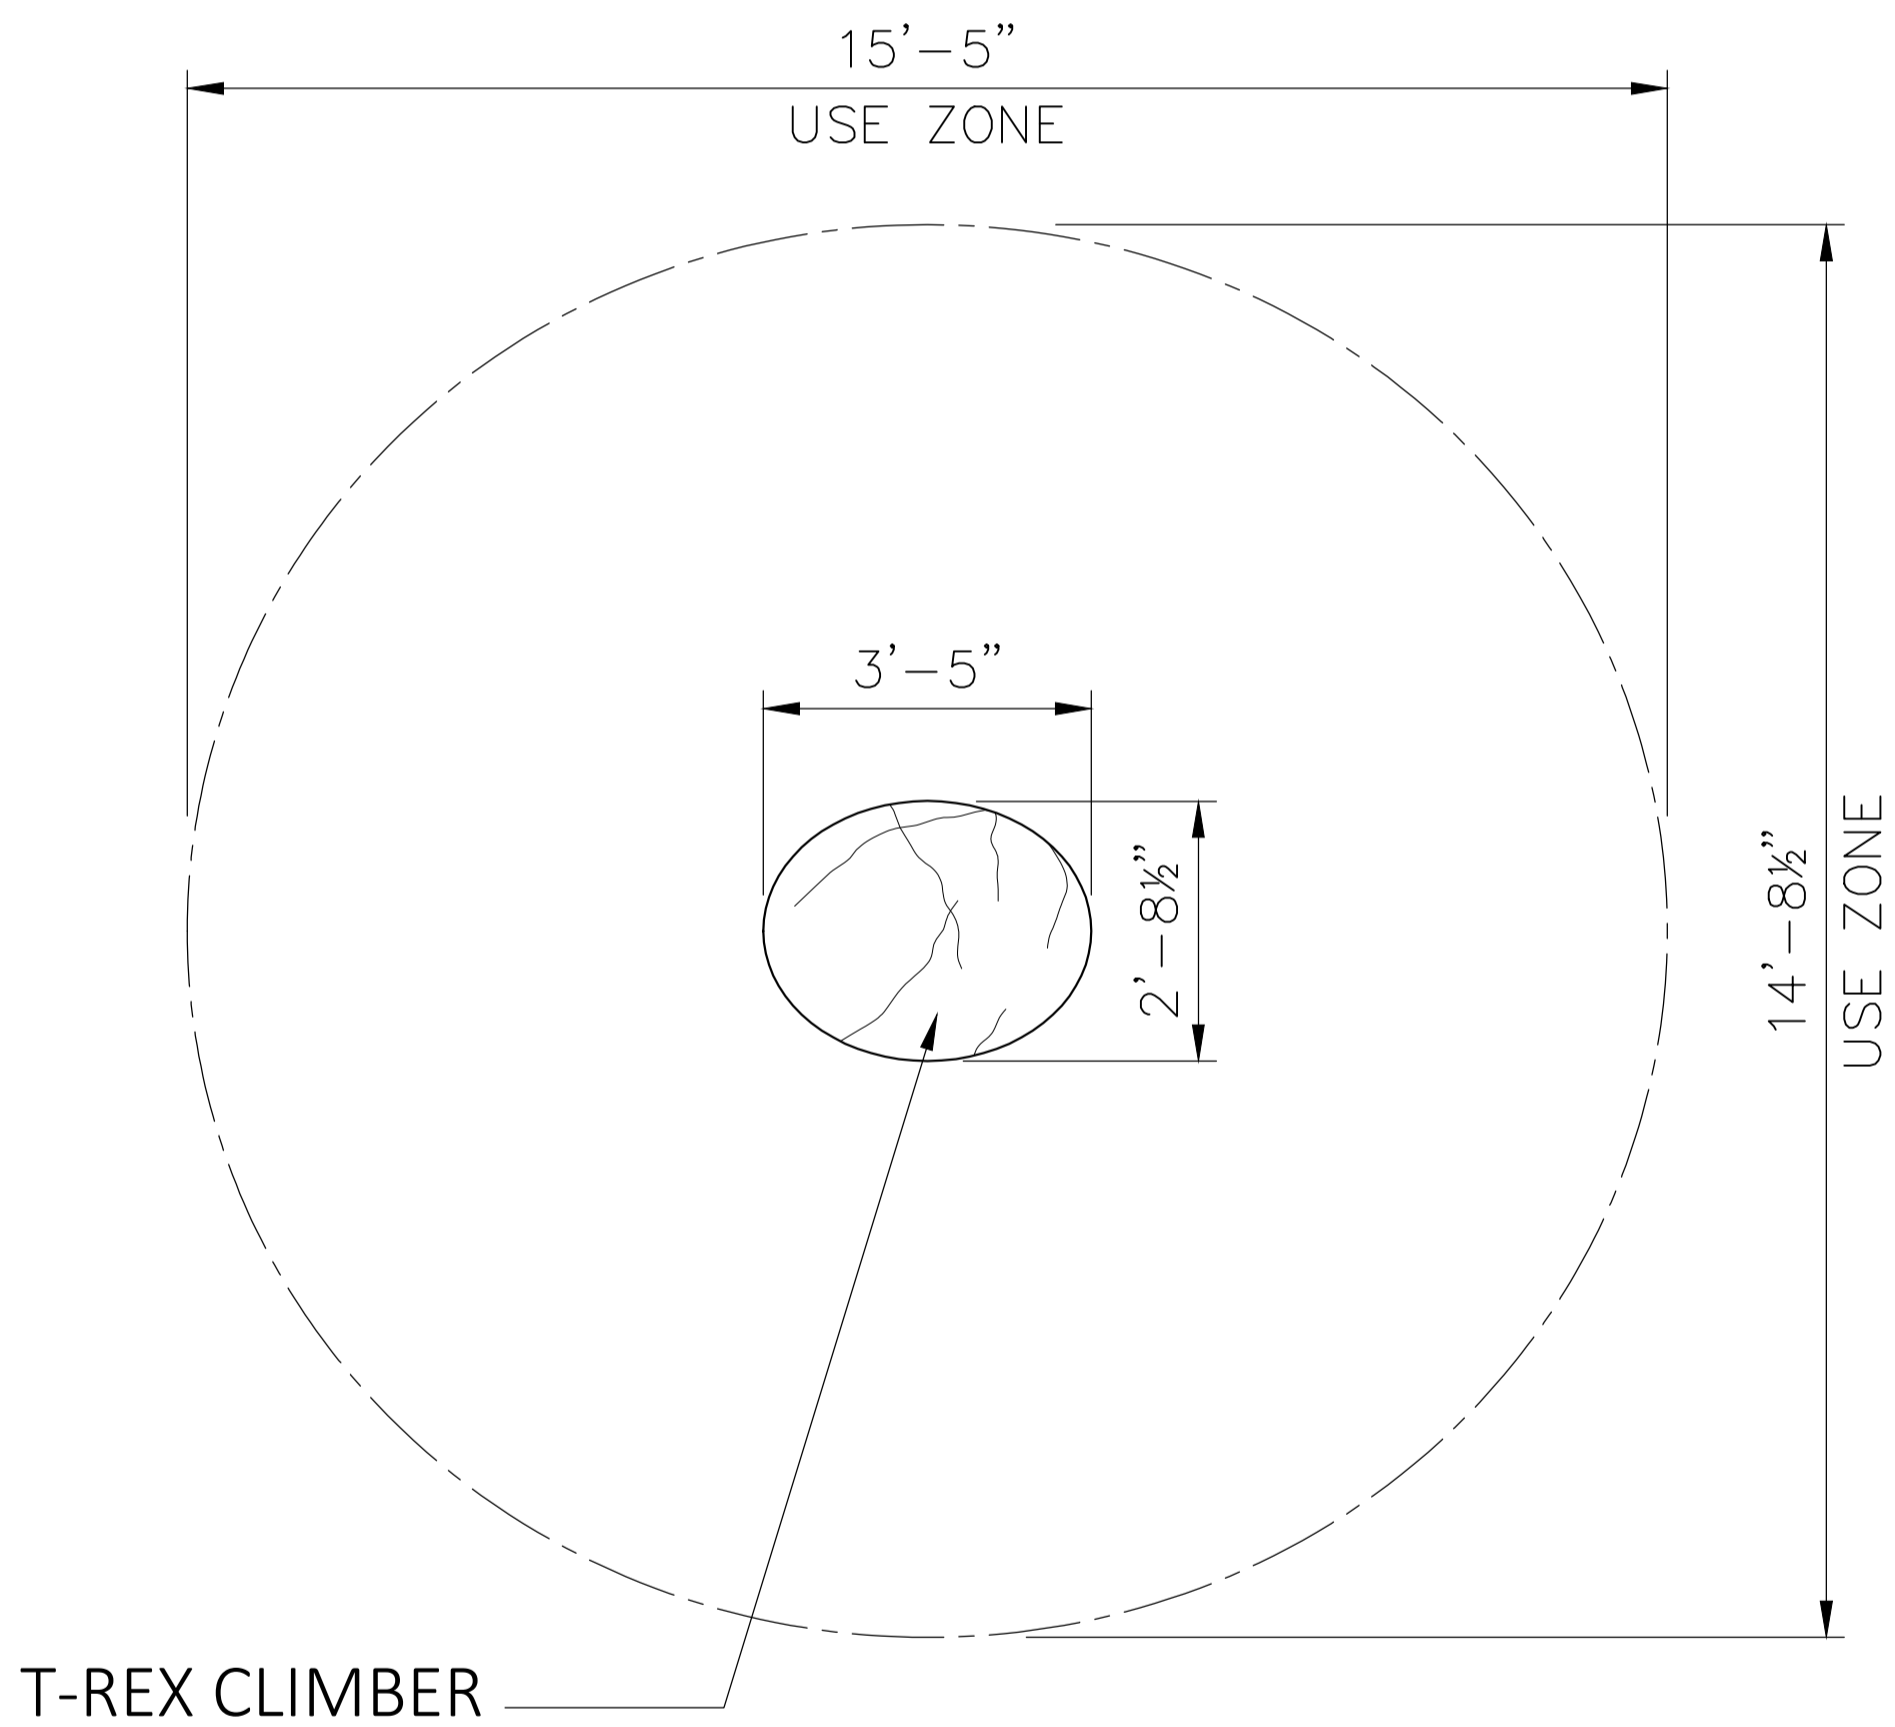

Cracked Dino Egg Sculpture

“What’s inside?!”

Delight little imaginations with our Cracked Dino Egg Play Sculpture. This super-durable piece will spark the curiosity of preschool and elementary children. We’ve crafted this climber sculpture with weather-resistant material that makes it an ideal addition to museum exhibits, themed playgrounds, indoor play places, and schools. Invest in several sculptures as creative--yet unobtrusive--security posts, or bollards.

Specifications

Age Range:

2 - 5 years
5 - 12 years

Dimensions:

41" x 32.5" x 34"

Play Area:

15.5' X 14.5'

Mounting Options:

4400 Oneal St. Greenville, TX 75401

903.454.9237

info@the4kids.com

www.the4kids.com

© 2014 The 4 Kids Inc. All rights reserved.

CRACKED DINO EGG
3'5"L x 2' 8.5"W x 2'10"H

TOP VIEW

SCALE: 1/2" = 1'