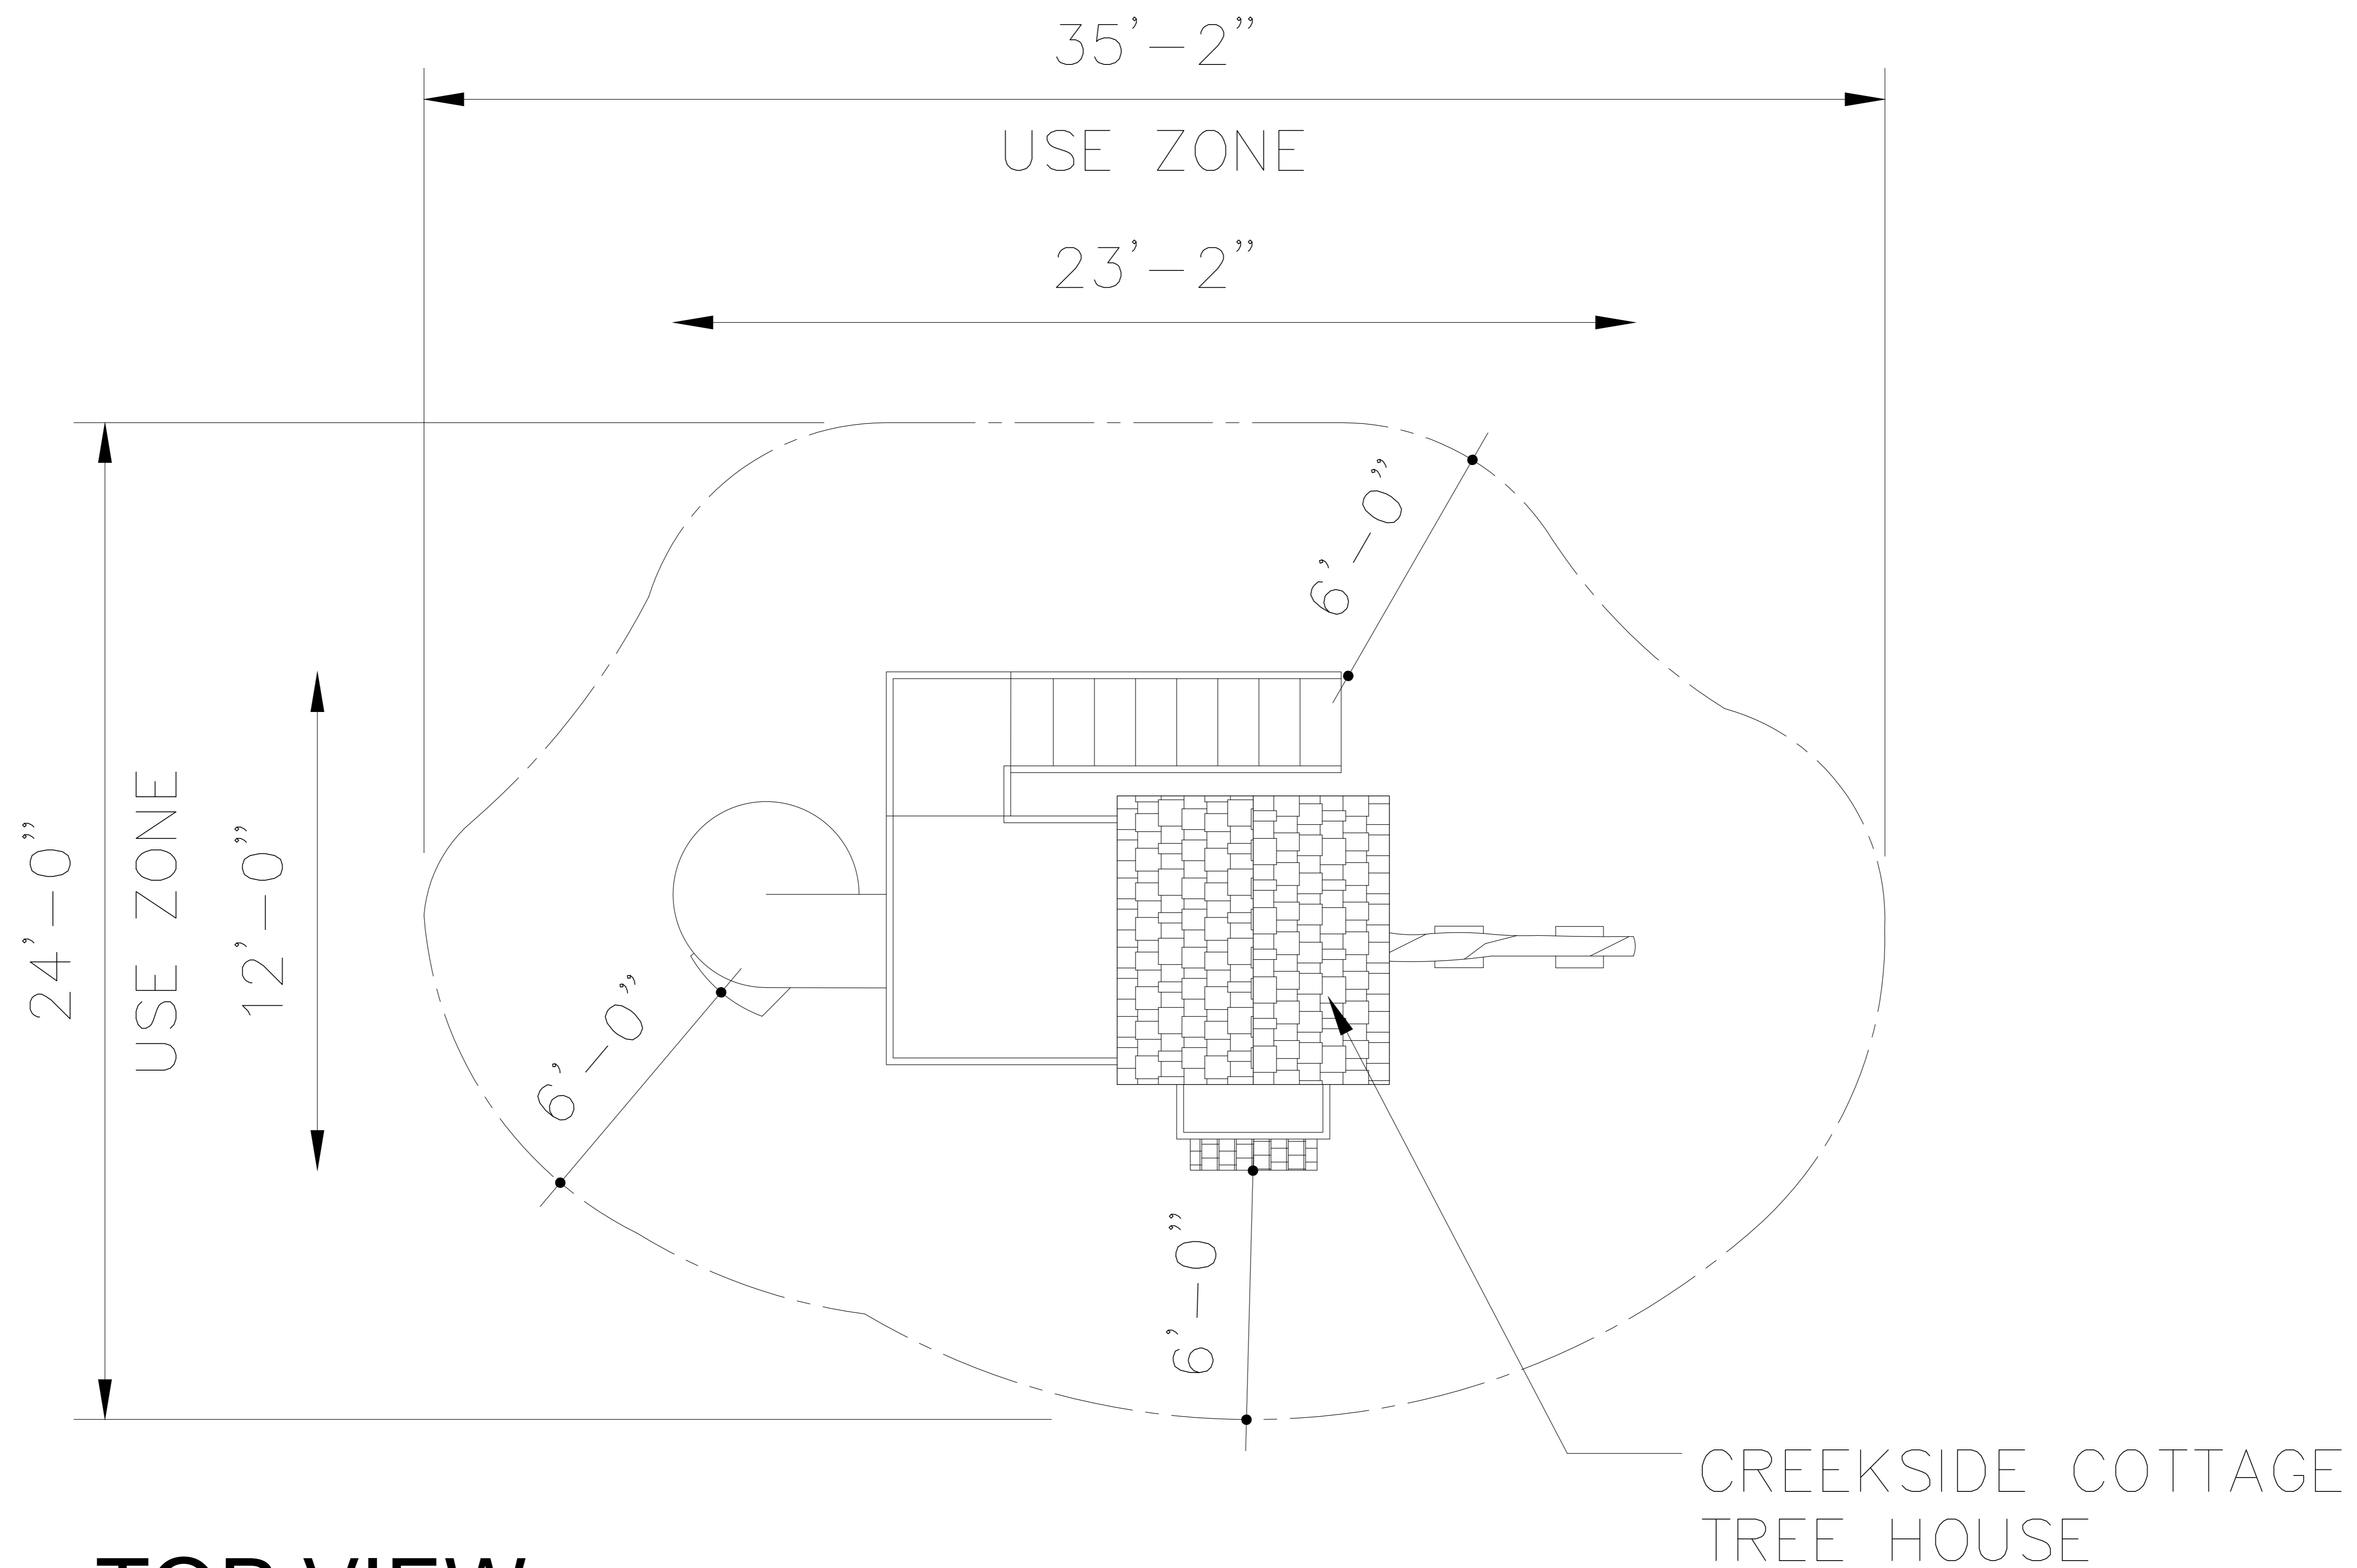

CREEKSIDE COTTAGE TREE HOUSE
23'2"L x 12'W x 12'H

TOP VIEW

SCALE: 1/2" = 1'

4400 Oneal St. • Greenville, Texas • 75401 • Phone: 903.454.9237 • Fax: 903.454.3642

E-mail: info@the4kids.com • Website: www.the4kids.com