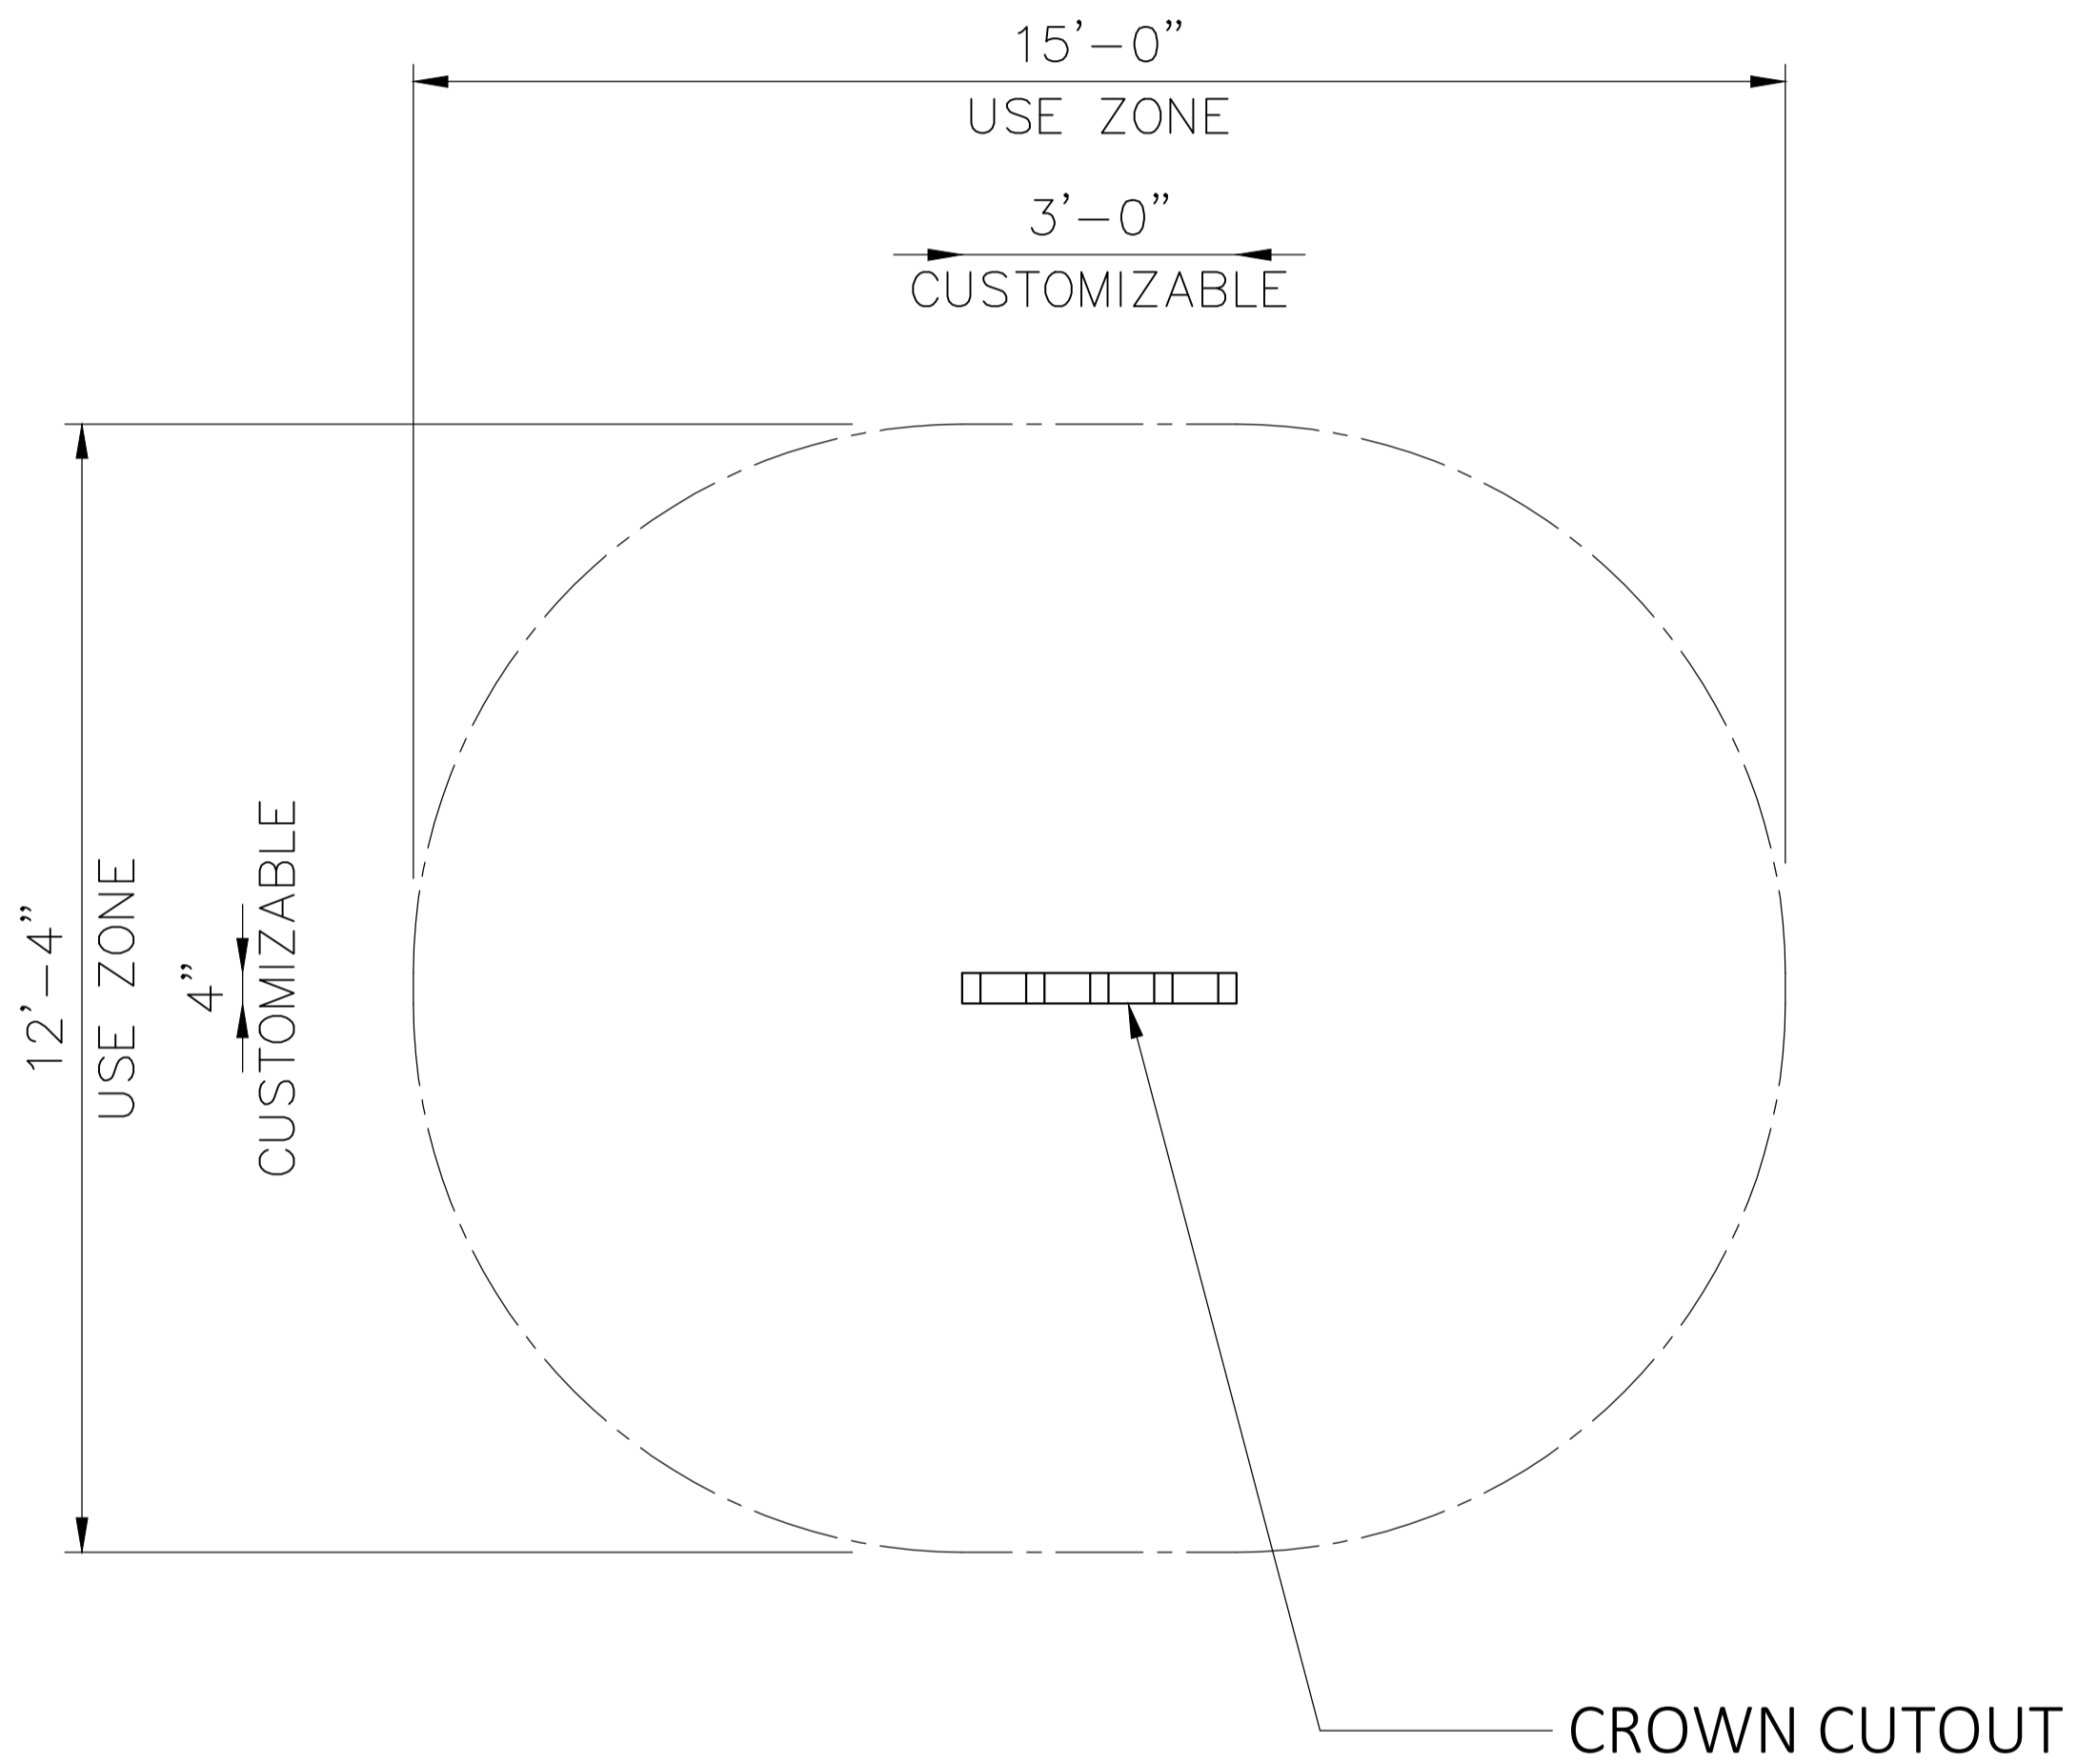

Specifications

Age Range:

2 - 5 years
5 - 12 years

Dimensions:

Fully Customizable

Use Zone:

N/A

Mounting Options:

4400 Oneal St. Greenville, TX 75401

903.454.9237

info@the4kids.com

www.the4kids.com

© 2014 The 4 Kids Inc. All rights reserved.

**CROWN CUTOUT
FULLY CUSTOMIZABLE**

TOP VIEW

SCALE: 1/2" = 1'-0"