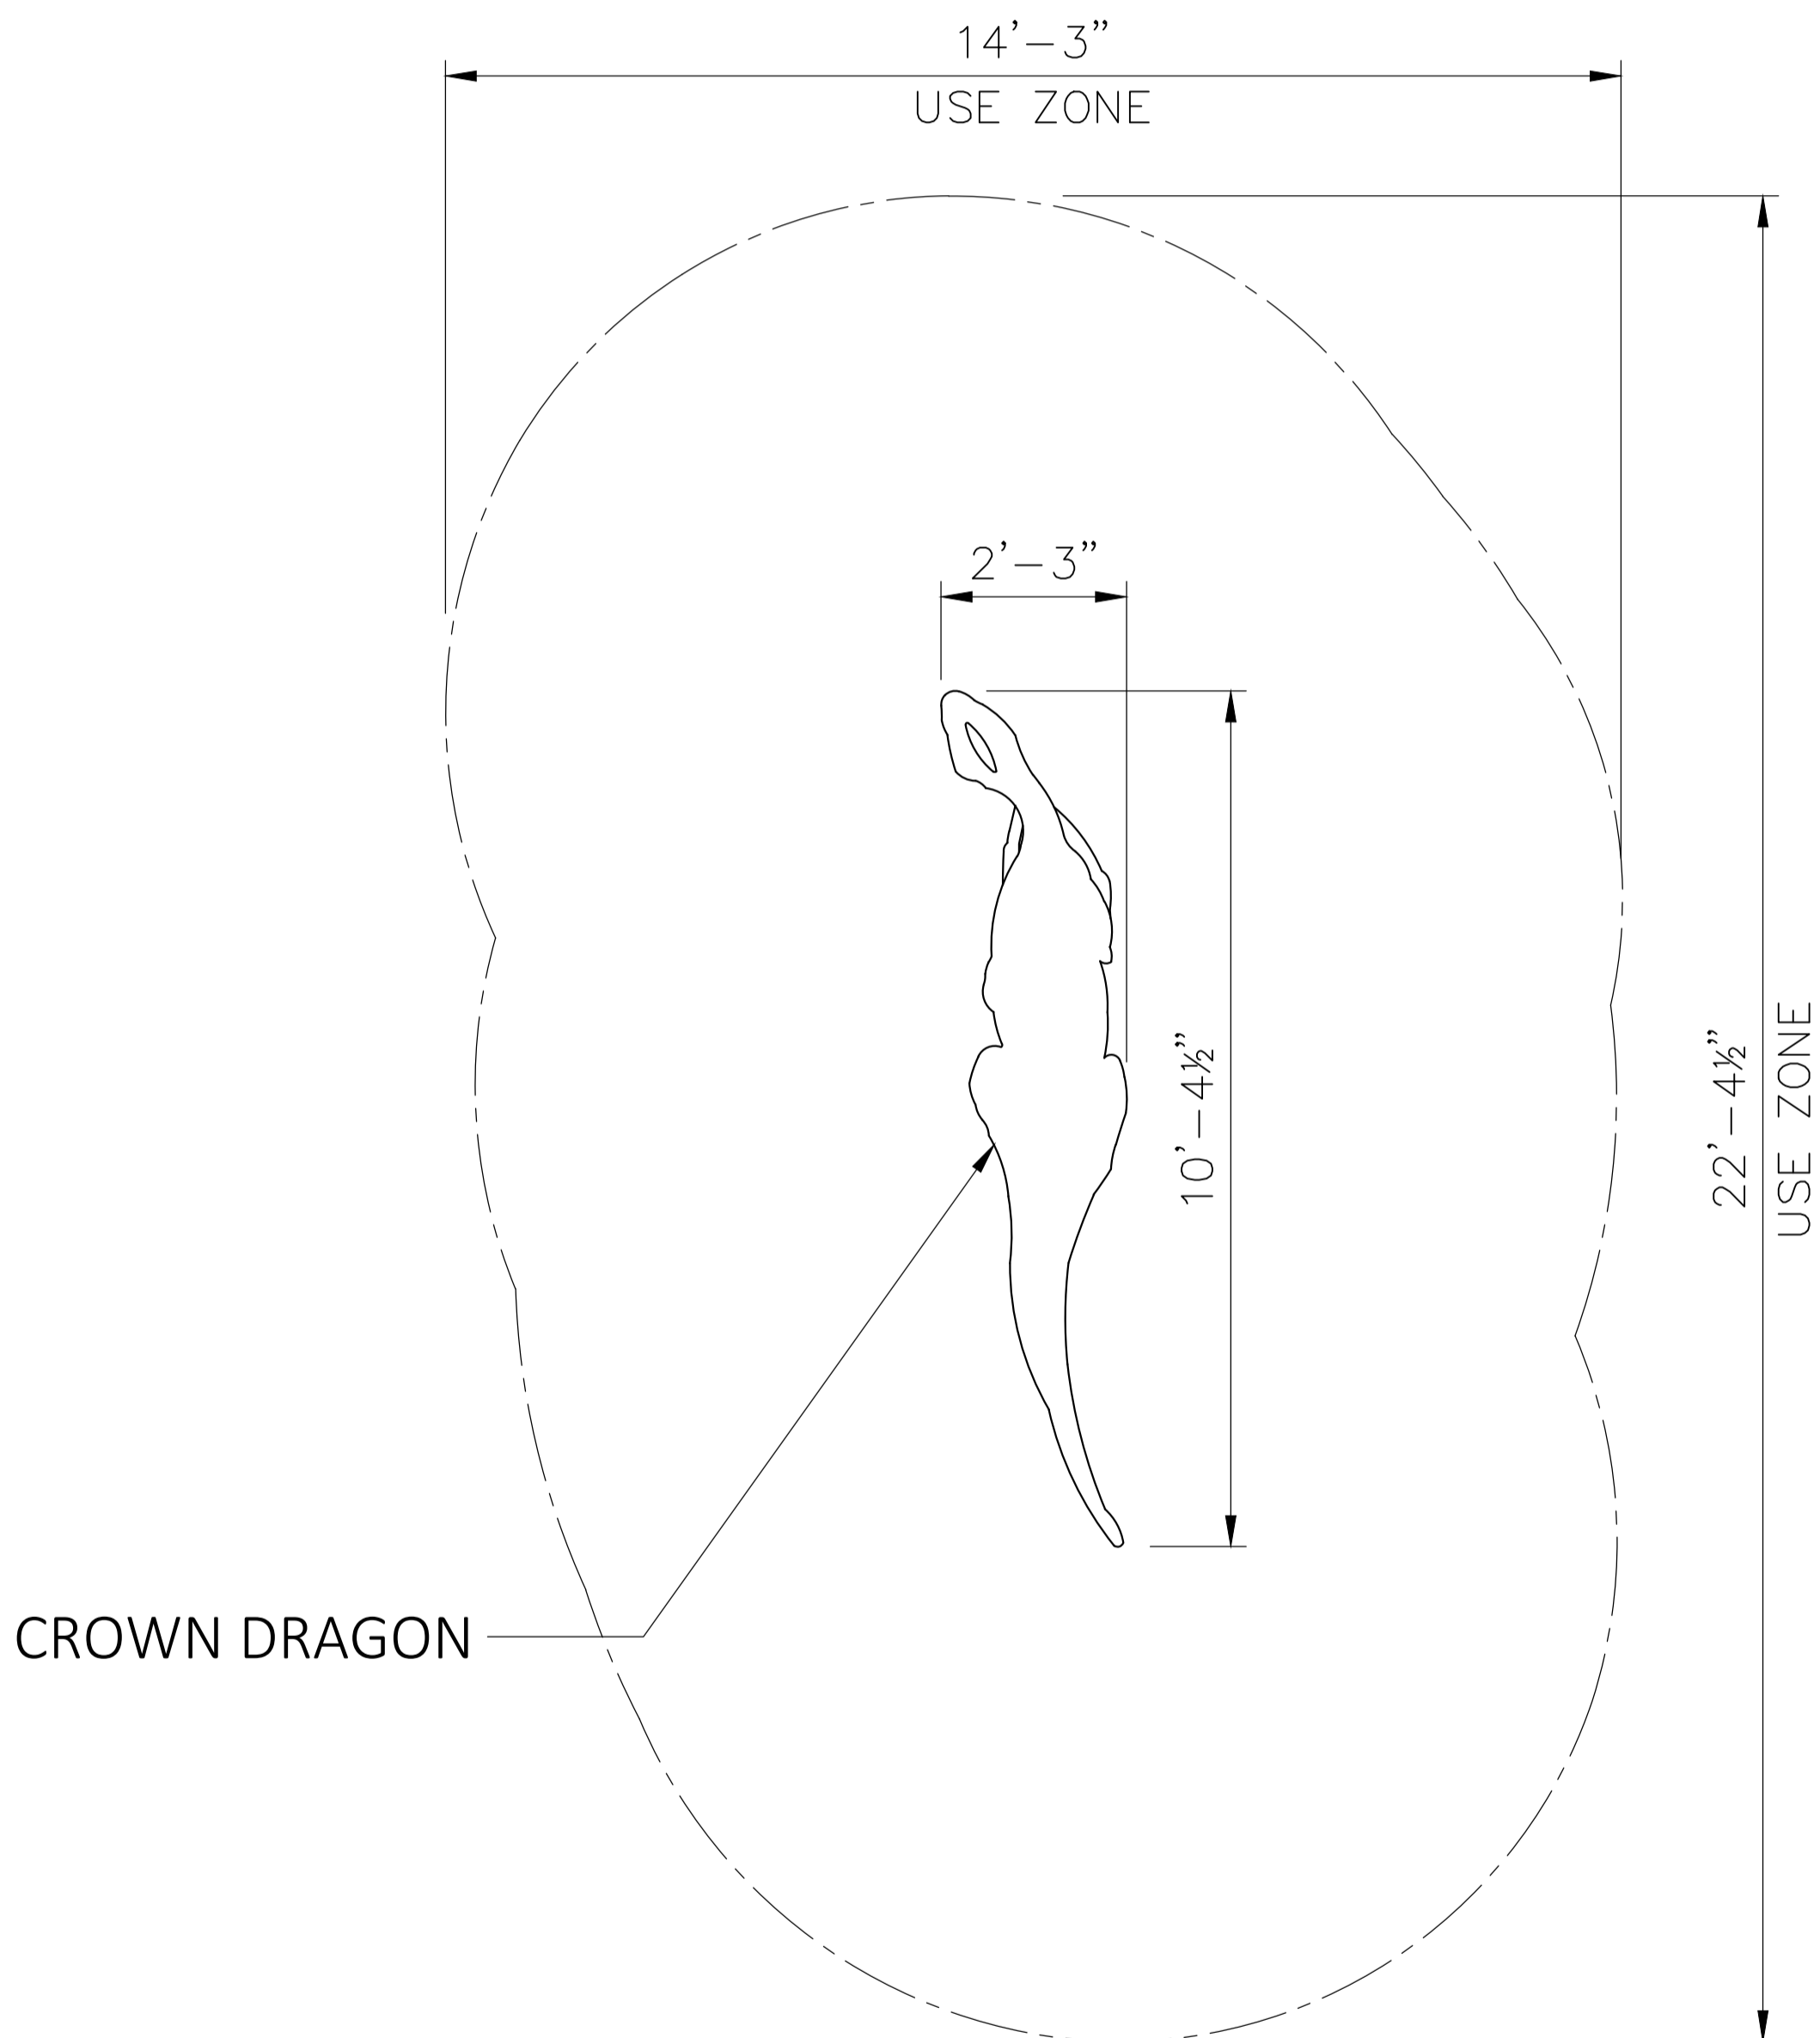

Crowned Dragon Dinosaur

This tyrannosaur ancestor may have roamed the prehistoric world, but our Crowned Dragon Dinosaur is kid-friendly and sure to spark imaginations. Just at 4 feet high, it's the perfect size for engaging kids of all ages. Like all of our dino-themed structures, this one is constructed with sturdy materials designed to hold up under weather, UV light, and curious visitors.

Specifications

Age Range:
N/A

Dimensions:
10'4.5"L x 2'3"W x 4'1.5"H

Use Zone:
22'45"L x 14'3"W

Mounting Options:
Installation Option1
Installation Option2

Contact Us

Ordering from The 4 Kids is easy, initial consultation & quote is free. We can also provide you with design ideas and conceptual drawings. We want your whole experience with The 4 Kids to be smooth & rewarding.

4400 Oneal St. Greenville, TX 75401

903.454.9237

info@the4kids.com

www.the4kids.com

© 2014 The 4 Kids Inc. All rights reserved.

CROWN DRAGON
10' 4.5"L x 2' 3"W x 4'1.5"H

TOP VIEW

SCALE: 1/2" = 1'