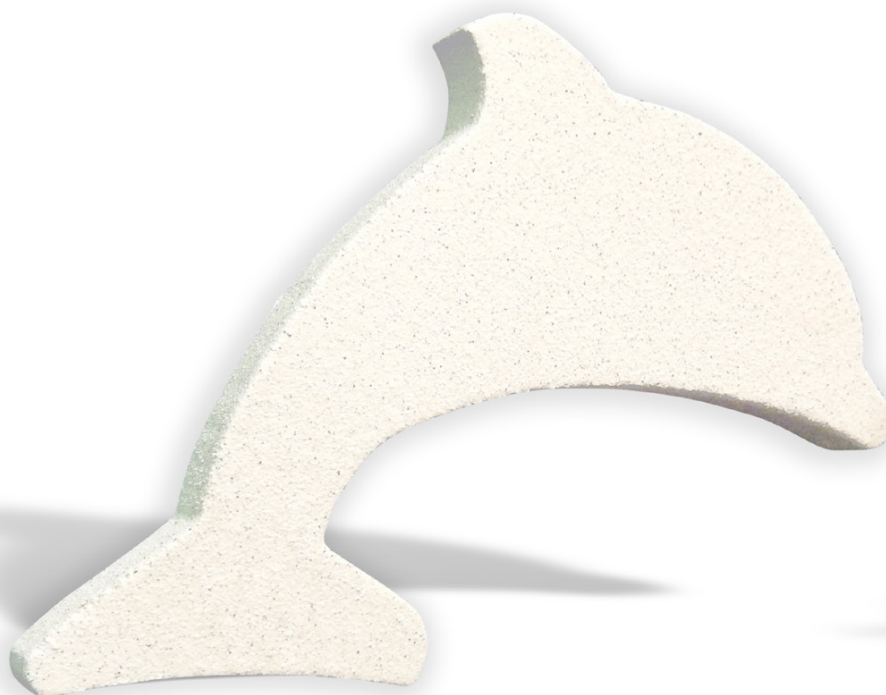

Why Use Us?

Let our team of experienced engineers and artists make your playground the destination for fun! We can create an exciting space where children's imaginations can run wild. A playscape where parents can feel secure and create lasting memories with their whole family.

Key Features

- Different finishes for different looks
- Great for décor in family fun centers, parks and resorts
- Can be used inside or outside
- Customizable in size and color
- Made of recyclable, environmentally friendly materials

Specifications

Use Zone:
N/A

Mounting Options:
Installation Options

Contact Us

Ordering from The 4 Kids is easy, initial consultation & quote is free. We can also provide you with design ideas and conceptual drawings. We want your whole experience with The 4 Kids to be smooth & rewarding.

4400 Oneal St. Greenville, TX 75401

903.454.9237

info@the4kids.com

www.the4kids.com

© 2014 The 4 Kids Inc. All rights reserved.