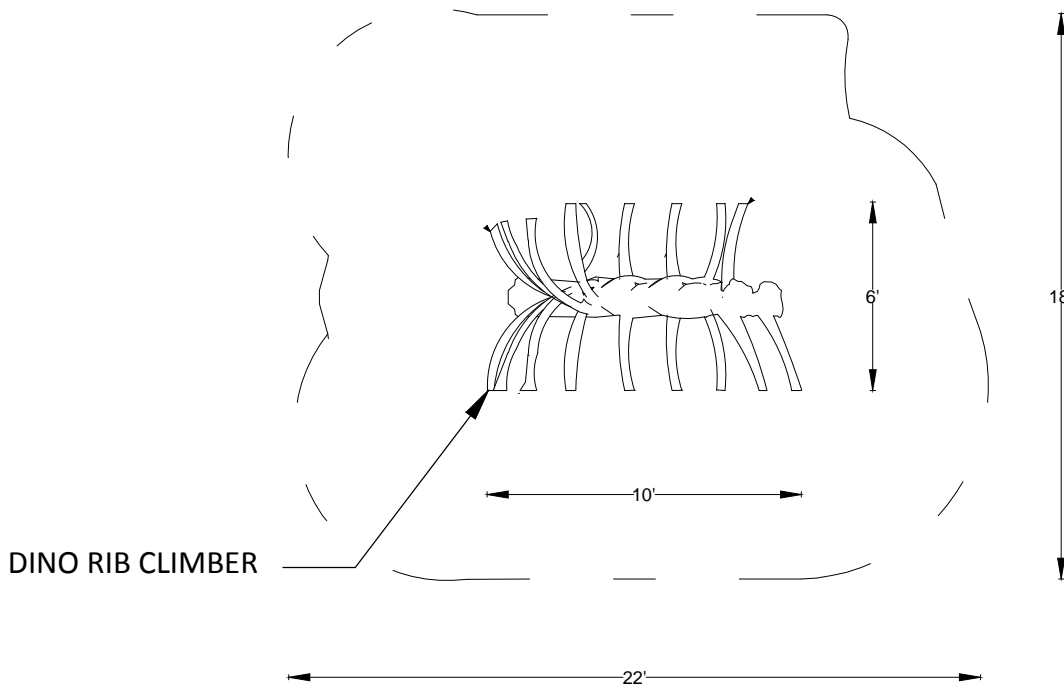

Dino Rib Climber

This Dino Rib Climber is an excellent way for kids to climb while playing in a prehistoric themed playground! This rib climber measures 10'L x 6'W. It is constructed from a strong and durable material making it ideal for outside play. This dino rib climber will promote not only imaginative play but balancing as well. The4Kids playgrounds are designed to stimulate physical, imaginative and interactive play. The Dino Rib Climber can also be used as a great prehistoric water park feature. It rains water down from inside the ribs, so the children can run under and get soaked in fun. Contact us today to inquire about our prehistoric playgrounds.

Key Features

- Reinforced for durability
- Free initial consultation
- Dinosaur bones
- Creative play

Specifications

Age Range:

N/A

Dimensions:

10'L x 6'W x 6'H

Use Zone:

4400 Oneal St. Greenville, TX 75401

903.454.9237

info@the4kids.com

www.the4kids.com

DINO RIB CLIMBER
10' x 6'

TOP VIEW

SCALE: $3/16" = 1' - 0"$

DINO RIBS
10' X 6'

PRODUCT VIEW

SCALE: NTS

TOP VIEW

SCALE: 1/4" = 1' 0"

NAME: DINO RIBS		ITEM CODE: DIN166		REFERENCES:	
 CUSTOM THEMED PLAYGROUNDS 400 ONEAL STREET, GREENVILLE, TX 75402 PHONE 903.454.9237 FAX 903.454.3642		TYPE DWG: FABRICATION		DRAWN BY: AS	DATE:
		SCALE: AS SHOWN		DWG. SHEET:	