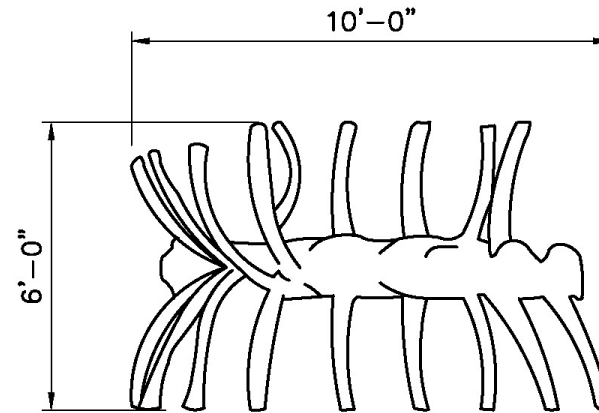

Dino Rib Climber

This Dino Rib Climber is an excellent way for kids to climb while playing in a prehistoric themed playground! This rib climber measures 10'L x 6'W. It is constructed from a strong and durable material making it ideal for outside play. This dino rib climber will promote not only imaginative play but balancing as well. The4Kids playgrounds are designed to stimulate physical, imaginative and interactive play. The Dino Rib Climber can also be used as a great prehistoric water park feature. It rains water down from inside the ribs, so the children can run under and get soaked in fun. Contact us today to inquire about our prehistoric playgrounds.

Key Features

- Reinforced for durability
- Free initial consultation
- Dinosaur bones
- Creative play

Specifications

Age Range:

N/A

Dimensions:

10'L x 6'W x 6'H

Use Zone:

4400 Oneal St. Greenville, TX 75401

903.454.9237

info@the4kids.com

www.the4kids.com

DINO RIB CLIMBER
10' x 6'

TOP VIEW

SCALE: $3/16" = 1' - 0"$

DINO RIBS
10' X 6'

PRODUCT VIEW

SCALE: NTS

TOP VIEW

SCALE: 1/4" = 1' 0"

NAME: DINO RIBS		ITEM CODE: DIN166		REFERENCES:	
 CUSTOM THEMED PLAYGROUNDS 400 ONEAL STREET, GREENVILLE, TX 75402 PHONE 903.454.9237 FAX 903.454.3642		TYPE DWG: FABRICATION		DRAWN BY: AS	DATE:
		SCALE: AS SHOWN		DWG. SHEET:	